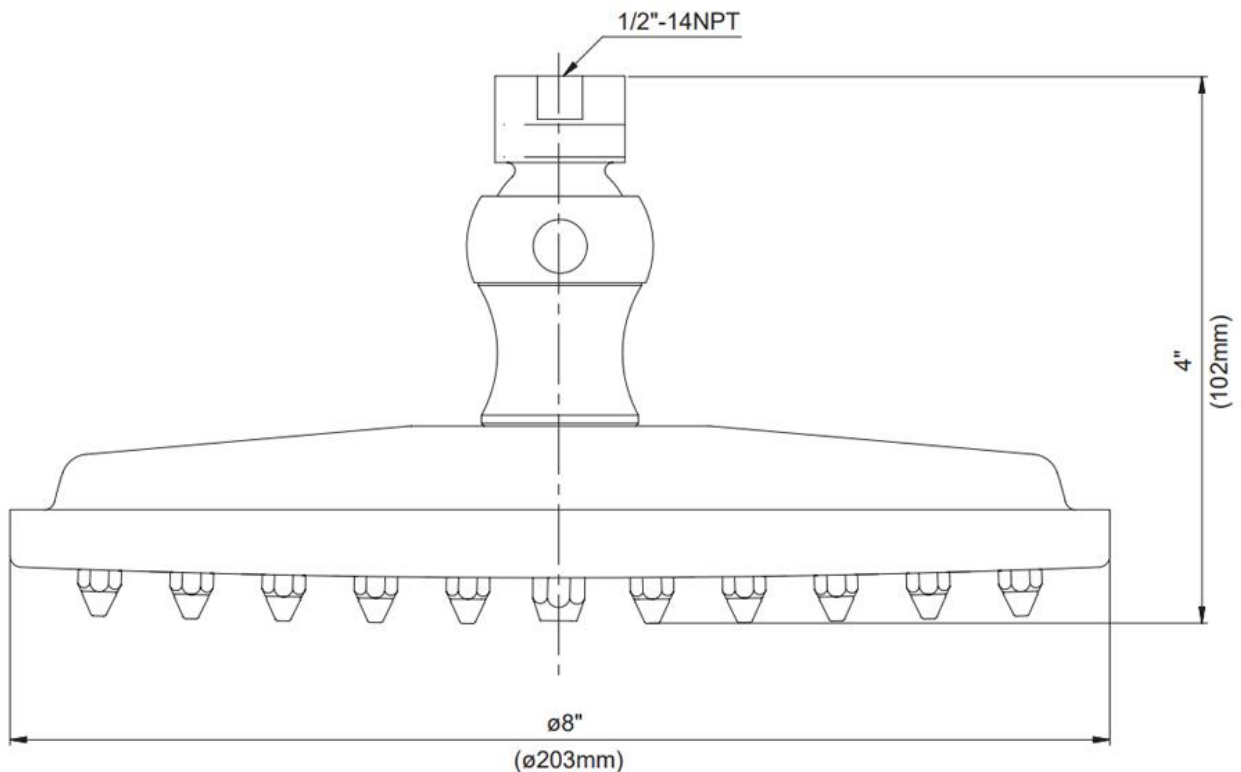

bathonomy

SPEC SHEET

Codes/Standards

CAN.SHH.CLA.08.00.BR.PCH

Classic Sharp Nozzle Shower Head - Wall Or Ceiling Mount - 8"

Features

- Suggested room fit: Showers.
- 1/2" NPT female inlet.
- Full Raincan Spray single function.
- 4 Gpm @ 80 PSI / 15 L/min @ 522 kPa.
- Sharp brass nozzles easy to clean.
- Shower arm not included.

Material

- Premium material construction with metal handle ensures reliability and durability.
- BATHONOMY finishes resist corrosion and tarnishing.
- Brass.

Dimensions

- H: 4" / Ø: 8"

BATHONOMY Shower Head Lifetime Limited Warranty

bathonomy

SPEC SHEET

Drawing

Classic Sharp Nozzle Shower Head
- Wall Or Ceiling Mount - 8"

Technical Information

All product dimensions are nominal.

Shower head included: No
Shower arm: No

Notes