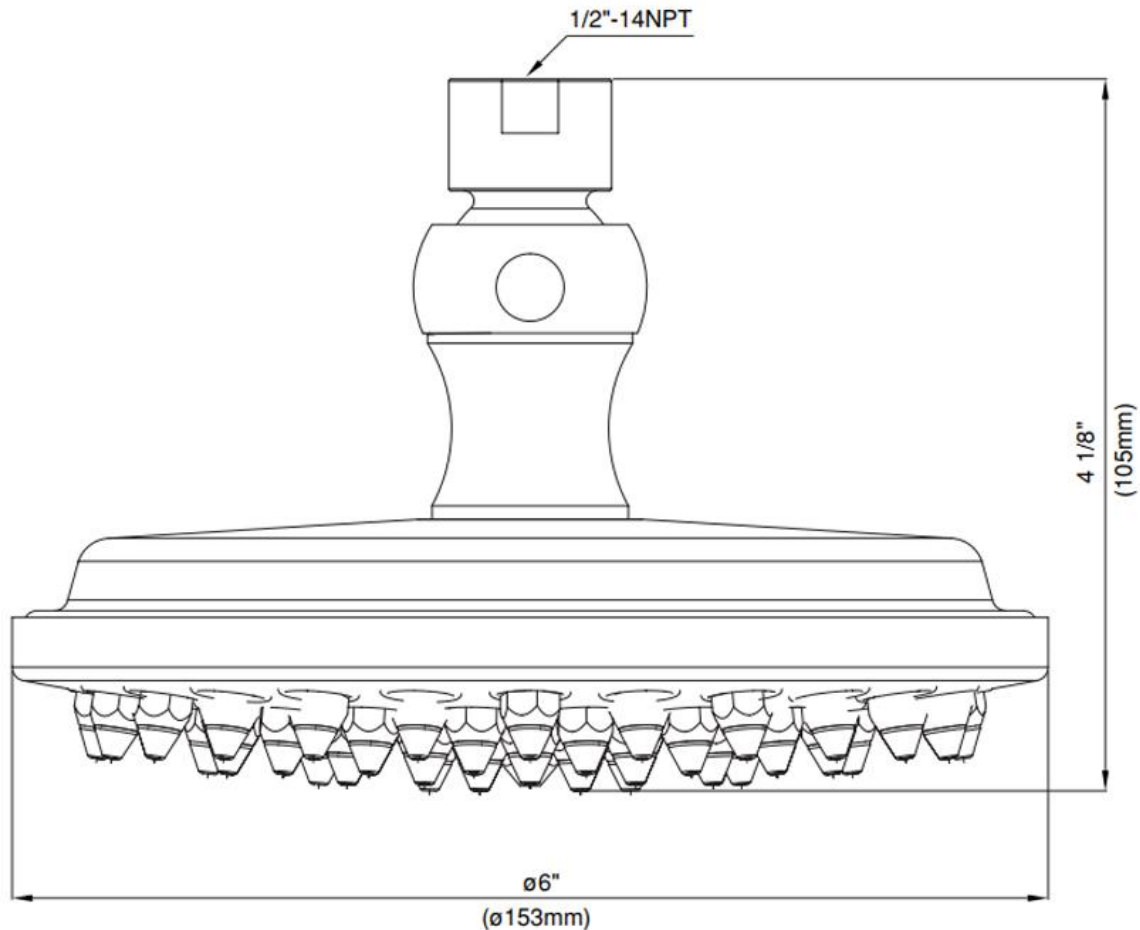

bathonomy

SPEC SHEET

Codes/Standards

CAN.SHH.CLA.06.00.BR.PCH

Classic Sharp Nozzle Shower Head - Wall Or Ceiling Mount - 6"

Features

- Suggested room fit: Showers.
- 1/2" NPT female inlet.
- Full Raincan Spray single function.
- 4 Gpm @ 80 PSI / 15 L/min @ 522 kPa.
- Sharp brass nozzles easy to clean.
- Shower arm not included.

Material

- Premium material construction with metal handle ensures reliability and durability.
- BATHONOMY finishes resist corrosion and tarnishing.
- Brass.

Dimensions

- H: 4.12" / Ø: 6"

BATHONOMY Shower Head Lifetime Limited Warranty

bathonomy

SPEC SHEET

Drawing

Classic Sharp Nozzle Shower Head
- Wall Or Ceiling Mount - 6"

Technical Information

All product dimensions are nominal.

Shower head included: No
Shower arm: No

Notes