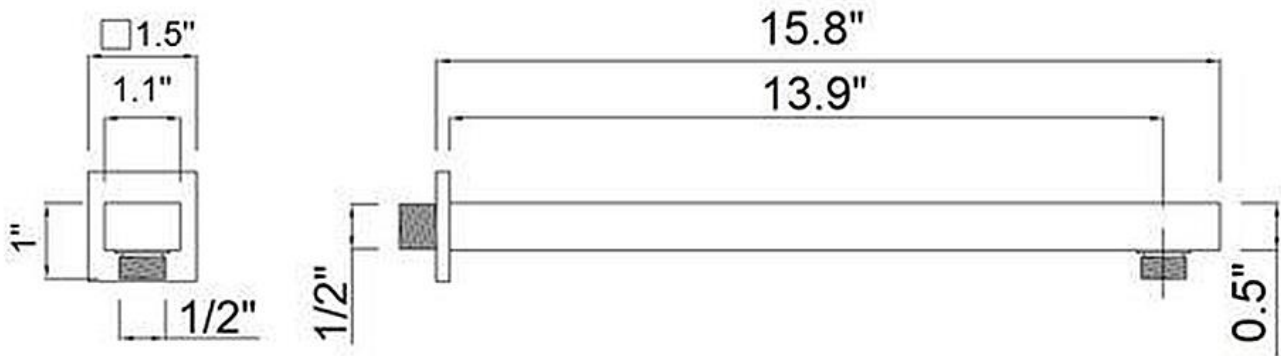

bathonomy

SPEC SHEET

Drawing

Luk 2 Shower Arm - Wall Mount - 16"

Technical Information

All product dimensions are nominal.

Shower head included: No

Shower arm: No

Notes

Install the product according to the installation guide.

2700 SW 3rd Ave Suite 1B, Miami, FL 33129

Tbboutique reserves the right to make revisions without notice to product specifications. For the most current Specification Sheet, go to ww.tbboutique.com. 20-11-2021 10:53 - US/CO