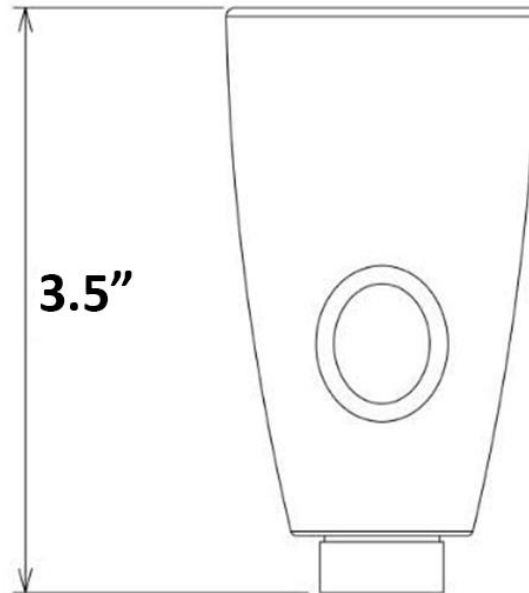

bathonomy

SPEC SHEET

Drawing

Smart Spare Sprayer Kitchen
Faucet - Free Standing - 2"

Technical Information

All product dimensions are nominal.

Shower head included: No
Shower arm: No

Notes