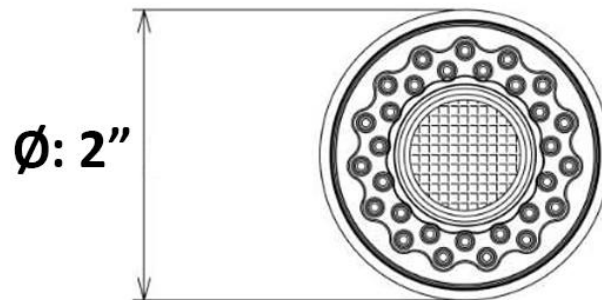

bathonomy

SPEC SHEET

Drawing

Smart Spare Sprayer Kitchen
Faucet - Free Standing - 2"

Technical Information

All product dimensions are nominal.

Shower head included: No
Shower arm: No

Notes