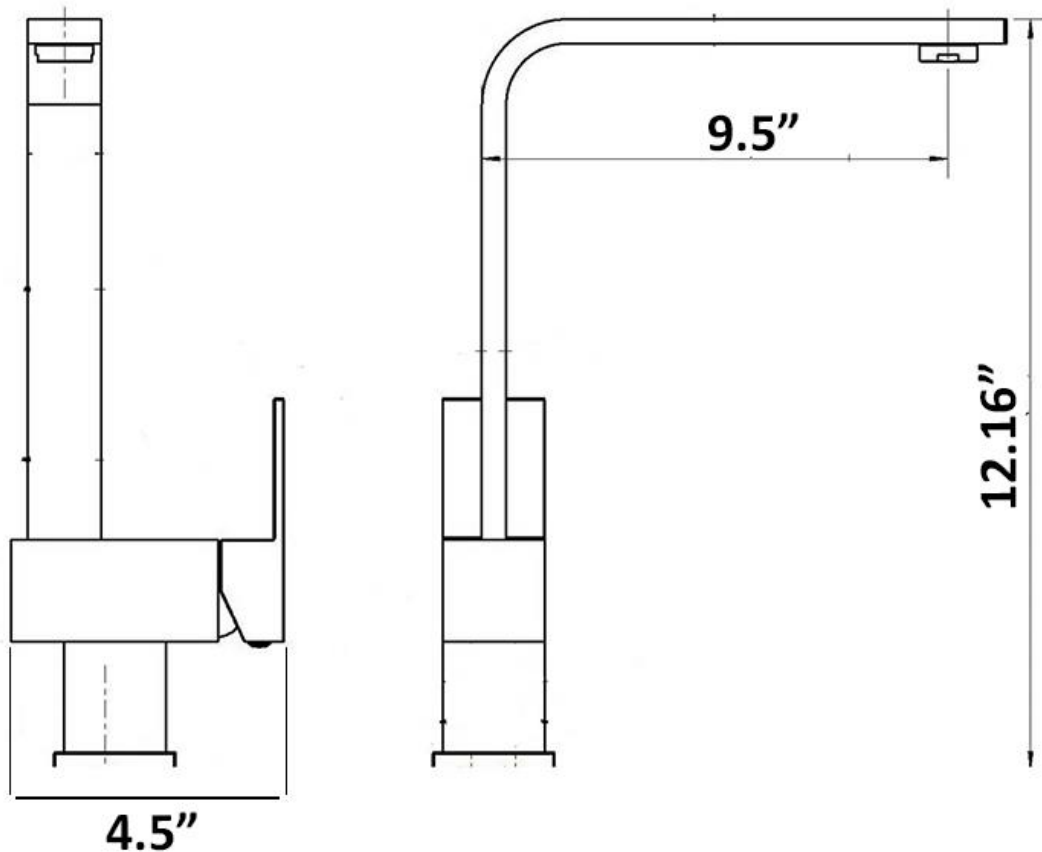

bathonomy

SPEC SHEET

Drawing

Cubic Kitchen Faucet - Single Hole - 12"

Technical Information

All product dimensions are nominal.

Shower head included: No

Shower arm: No

Notes

Install the product according to the installation guide.

2700 SW 3rd Ave Suite 1B, Miami, FL 33129

Tbboutique reserves the right to make revisions without notice to product specifications. For the most current Specification Sheet, go to ww.tbboutique.com. 20-11-2021 10:53 - US/CO