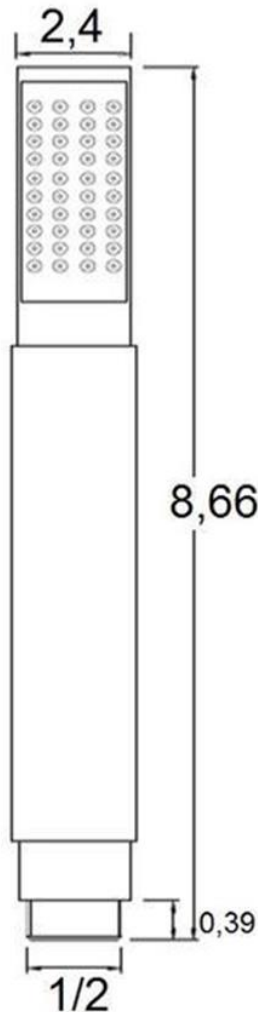

bathonomy

SPEC SHEET

Codes/Standards

CAN.HSH.MOO.08.00.BR.PCH

Moon Hand Shower - Wall Mount - 8"

Features

- Interior in plastic.
- 1/2 inch male connection.

Material

- Premium material construction with metal handle ensures reliability and durability.
- BATHONOMY finishes resist corrosion and tarnishing.
- Brass.

Dimensions

- W: 2.4" * H: 8" * D: 2.4"

Weight

- 0.4 Lb.

2700 SW 3rd Ave Suite 1B, Miami, FL 33129

Tbboutique reserves the right to make revisions without notice to product specifications. For the most current Specification Sheet, go to www.tbboutique.com. 20-11-2021 10:53 - US/CO

bathonomy

SPEC SHEET

Drawing

Moon Hand Shower - Wall Mount - 8"

Technical Information

All product dimensions are nominal.

Shower head included: No
Shower arm: No

Notes