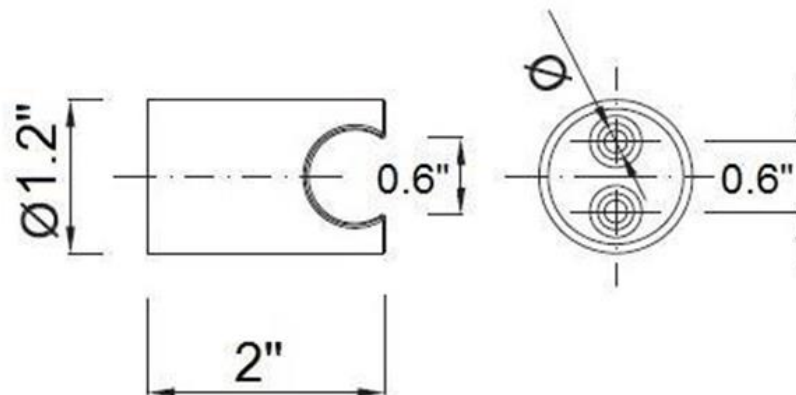

bathonomy

SPEC SHEET

Drawing

Smart Bidet Shower -
Wall Mount - 6"

Technical Information

All product dimensions are nominal.

Shower head included: No
Shower arm: No

Notes

Install the product according to the installation guide.

2700 SW 3rd Ave Suite 1B, Miami, FL 33129

Tbboutique reserves the right to make revisions without notice to product specifications. For the most current Specification Sheet, go to www.tbboutique.com. 20-11-2021 10:53 - US/CO