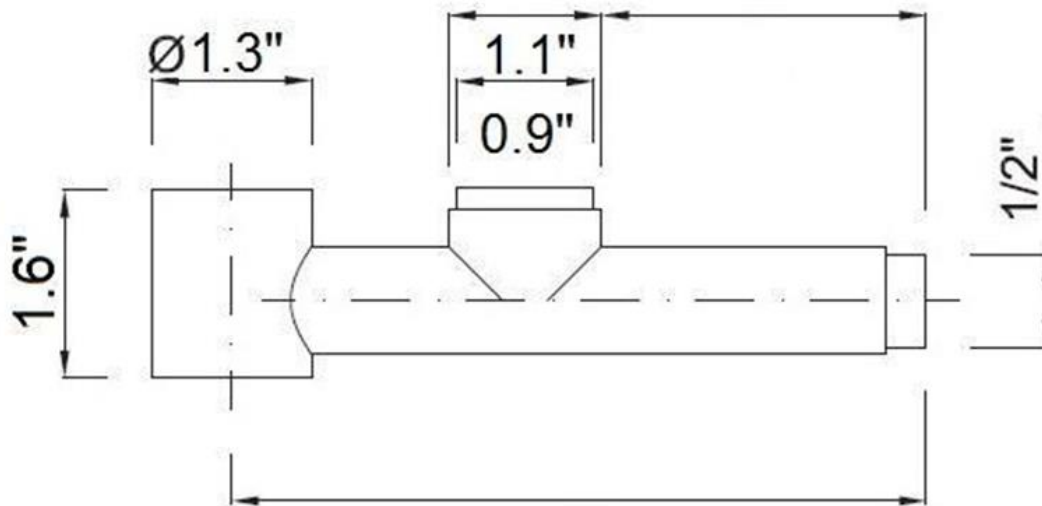

bathonomy

SPEC SHEET

Drawing

Smart Bidet Shower -
Wall Mount - 6"

Technical Information

All product dimensions are nominal.

Shower head included: No
Shower arm: No

Notes

Install the product according to the installation guide.

2700 SW 3rd Ave Suite 1B, Miami, FL 33129

Tbboutique reserves the right to make revisions without notice to product specifications. For the most current Specification Sheet, go to www.tbboutique.com. 20-11-2021 10:53 - US/CO