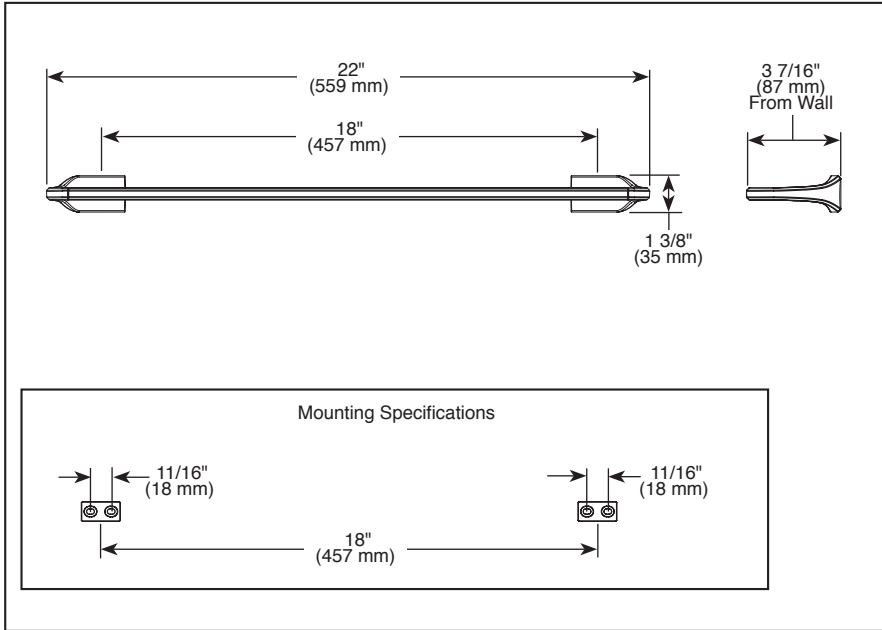

BRIZO®

ACCESSORIES

- Levoir™ Collection
- 18" Towel Bar

691898 ▲

Submitted Model No.: _____

Specific Features: _____

STANDARD SPECIFICATIONS:

- Wood blocking is preferable behind all wall surfaces. If wood blocking is not available, try finding a wood stud to anchor at least one end of this accessory.
- Mounting hardware and mounting instructions included with product.
- Note: Plastic anchors, screws, toggle bolts, and mounting brackets are included with the mounting hardware.