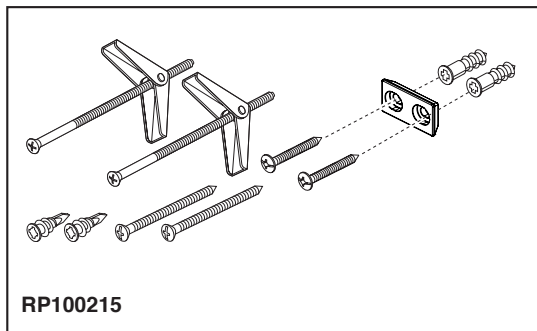

RP92010

RP100215