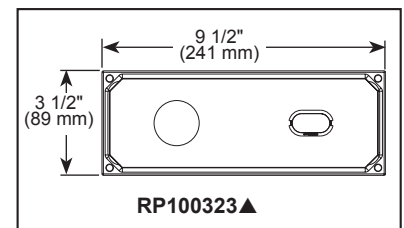

BRIZO®

BATHROOM FAUCET

- Invari™ Collection
- Single Handle Two Hole Wall Mount

Submitted Model No.: _____

Specific Features: _____

STANDARD SPECIFICATIONS:

- Maximum 1.5 gpm @ 60 psi, 5.7 L/Min @ 414 kPa
- Maximum 1.2 gpm @ 60 psi, 4.5 L/Min @ 414 kPa (ECO models only)
- Control mechanism - 28 mm ceramic mixing cartridge with metal stem and 180° rotation
- Spout features water efficient laminar flow aerator
- Solid brass fabricated body
- Drain sold separately
- Rough-in R85800 required for installation, not included
- Optional 9 1/2" (241 mm) escutcheon - RP100323 (not included)
- Handles sold separately

COMPLIES WITH:

- ASME A112.18.1 / CSA B125.1
- ASME A112.18.2 / CSA B125.2
- EPA WaterSense®

<p>HL5876▲ </p>  <p>3 3/16" (81 mm) 2 3/4" (70 mm)</p>	<p>HX5876▲ </p>  <p>3 1/4" (83 mm) 1 3/8" (35 mm)</p>	<p>HL5876▲ </p>  <p>3 3/16" (81 mm) 1 5/16" (33 mm)</p>
<p>RP72411▲ Grid Strainer Drain less overflow holes</p> 	<p>RP72413▲ Push Button Drain less overflow holes</p>  <p>2 3/4" (70 mm) Dia.</p>	<p>RP81627▲ Push Button Drain less overflow holes</p>  <p>1 5/8" (41 mm) Dia.</p>
<p>RP72412▲ Grid Strainer Drain with overflow holes</p> 	<p>RP72414▲ Push Button Drain with overflow holes</p>  <p>2 3/4" (70 mm) Dia.</p>	<p>RP81628▲ Push Button Drain with overflow holes</p>  <p>1 5/8" (41 mm) Dia.</p>