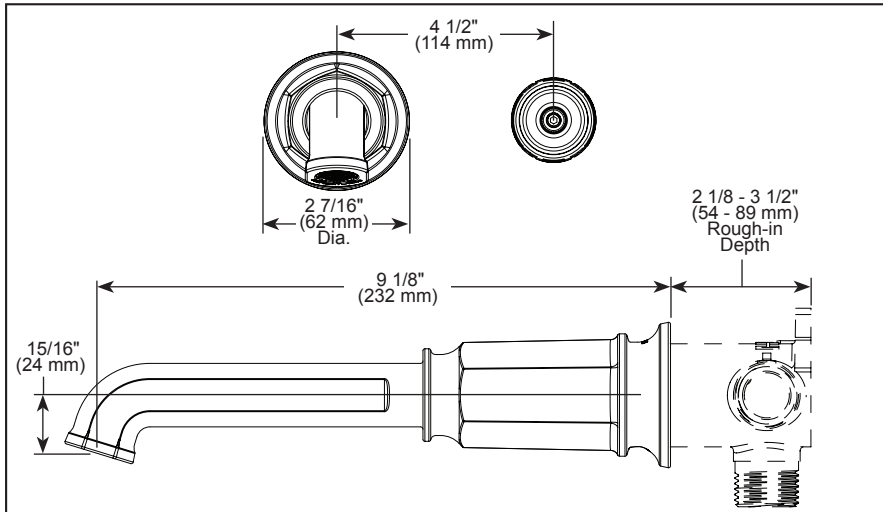

BRIZO®

BATHROOM FAUCET

- Invari™ Collection
- Single Handle Two Hole Wall Mount

Submitted Model No.: _____

Specific Features: _____

STANDARD SPECIFICATIONS:

- Maximum 1.5 gpm @ 60 psi, 5.7 L/Min @ 414 kPa
- Maximum 1.2 gpm @ 60 psi, 4.5 L/Min @ 414 kPa (ECO models only)
- Control mechanism - 28 mm ceramic mixing cartridge with metal stem and 180° rotation
- Spout features water efficient laminar flow aerator
- Solid brass fabricated body
- Drain sold separately
- Rough-in R85800 required for installation, not included
- Optional 9 1/2" (241 mm) escutcheon - RP100323 (not included)
- Handles sold separately

COMPLIES WITH:

- ASME A112.18.1 / CSA B125.1
- ASME A112.18.2 / CSA B125.2
- EPA WaterSense®

<p>HL5876▲ </p>  <p>3 3/16" (81 mm) 2 3/4" (70 mm)</p>	<p>HX5876▲ </p>  <p>3 1/4" (83 mm) 1 3/8" (35 mm)</p>	<p>HL5876▲ </p>  <p>3 3/16" (81 mm) 1 5/16" (33 mm)</p>
<p>RP72411▲ Grid Strainer Drain less overflow holes</p> 	<p>RP72413▲ Push Button Drain less overflow holes</p>  <p>2 3/4" (70 mm) Dia.</p>	<p>RP81627▲ Push Button Drain less overflow holes</p>  <p>1 5/8" (41 mm) Dia.</p>
<p>RP72412▲ Grid Strainer Drain with overflow holes</p> 	<p>RP72414▲ Push Button Drain with overflow holes</p>  <p>2 3/4" (70 mm) Dia.</p>	<p>RP81628▲ Push Button Drain with overflow holes</p>  <p>1 5/8" (41 mm) Dia.</p>