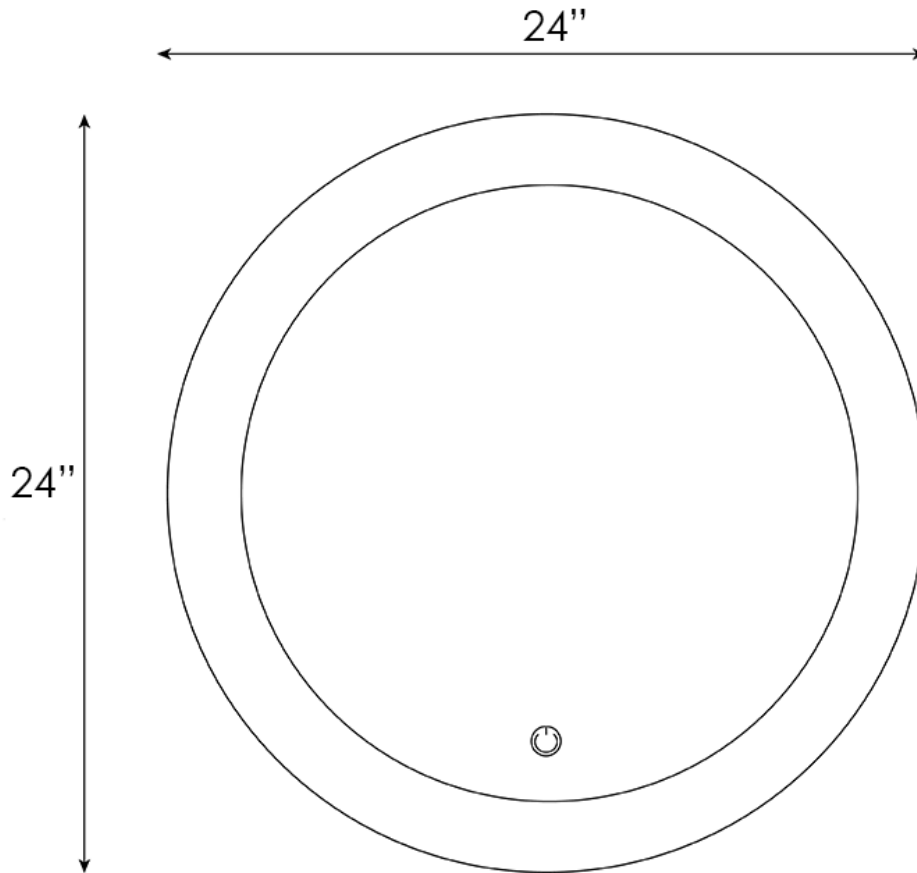

Codes/Standards

BNK.VAM.VNC.24.00.GL.GLA

Venice Led Vanity Mirror - Wall Mount - 24"**Features**

- Touch On/Off system.
- Warm light or cold light selectable on touch switch.
- CCT: 2700 to 6000 Kelvin.
- Input 120 Vol 50/60Hz.
- Output: 24 Vol.
- Lamp life: 30.000 hours.
- Power consumption: 60 Watt (567 x0.06 Watt energy efficient LED).
- Brightness: 2500 to 3000 Lumens.
- IP44 rated for safe use in bathrooms.
- UL and CUL certified.

Material

- Premium material construction with metal handle ensures reliability and durability.
- BNK finishes resist corrosion and tarnishing.
- Glass.

Dimensions

- D: 1.87" * Ø: 24"

Weight

- 220.5 Lb.

Description

Available Colors/Finishes

Color tiles intended for reference only.

Color	Code	Description
	GLA	Glass

Drawing

Venice Led Vanity Mirror - Wall
Mount - 24"**Technical Information**

All product dimensions are nominal.