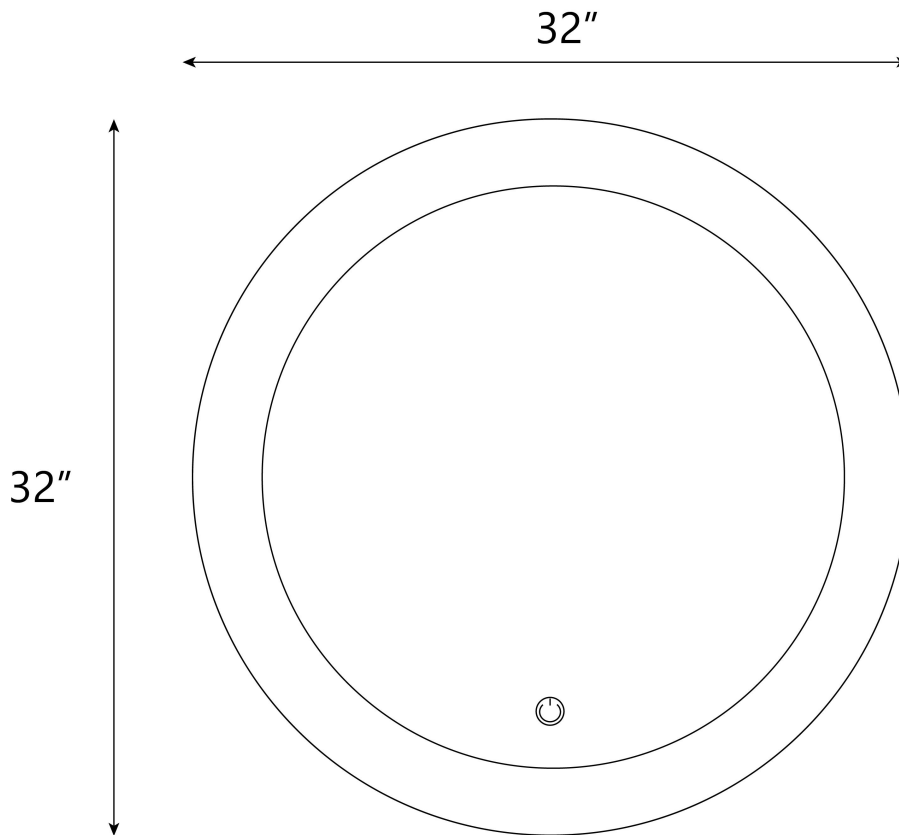

Codes/Standards

BNK.VAM.VNC.32.00.GL.GLA

Venice Led Vanity Mirror - Wall Mount - 32"**Features**

- Touch On/Off system.
- Warm light or cold light selectable on touch switch.
- CCT: 2700 to 6000 Kelvin.
- Input 120 Vol 50/60Hz.
- Output: 24 Vol.
- Lamp life: 30.000 hours.
- Power consumption: 60 Watt (567 x0.06 Watt energy efficient LED).
- Brightness: 2500 to 3000 Lumens.
- IP44 rated for safe use in bathrooms.
- UL and CUL certified.

Material

- Premium material construction with metal handle ensures reliability and durability.
- BNK finishes resist corrosion and tarnishing.
- Glass.

Dimensions

- D: 1.87" * Ø: 32"

Weight

- 220.5 Lb.

Description

Available Colors/Finishes

Color tiles intended for reference only.

Color	Code	Description
	GLA	Glass

Drawing

**Venice Led Vanity Mirror - Wall
Mount - 32"**

**Technical Information**

All product dimensions are nominal.