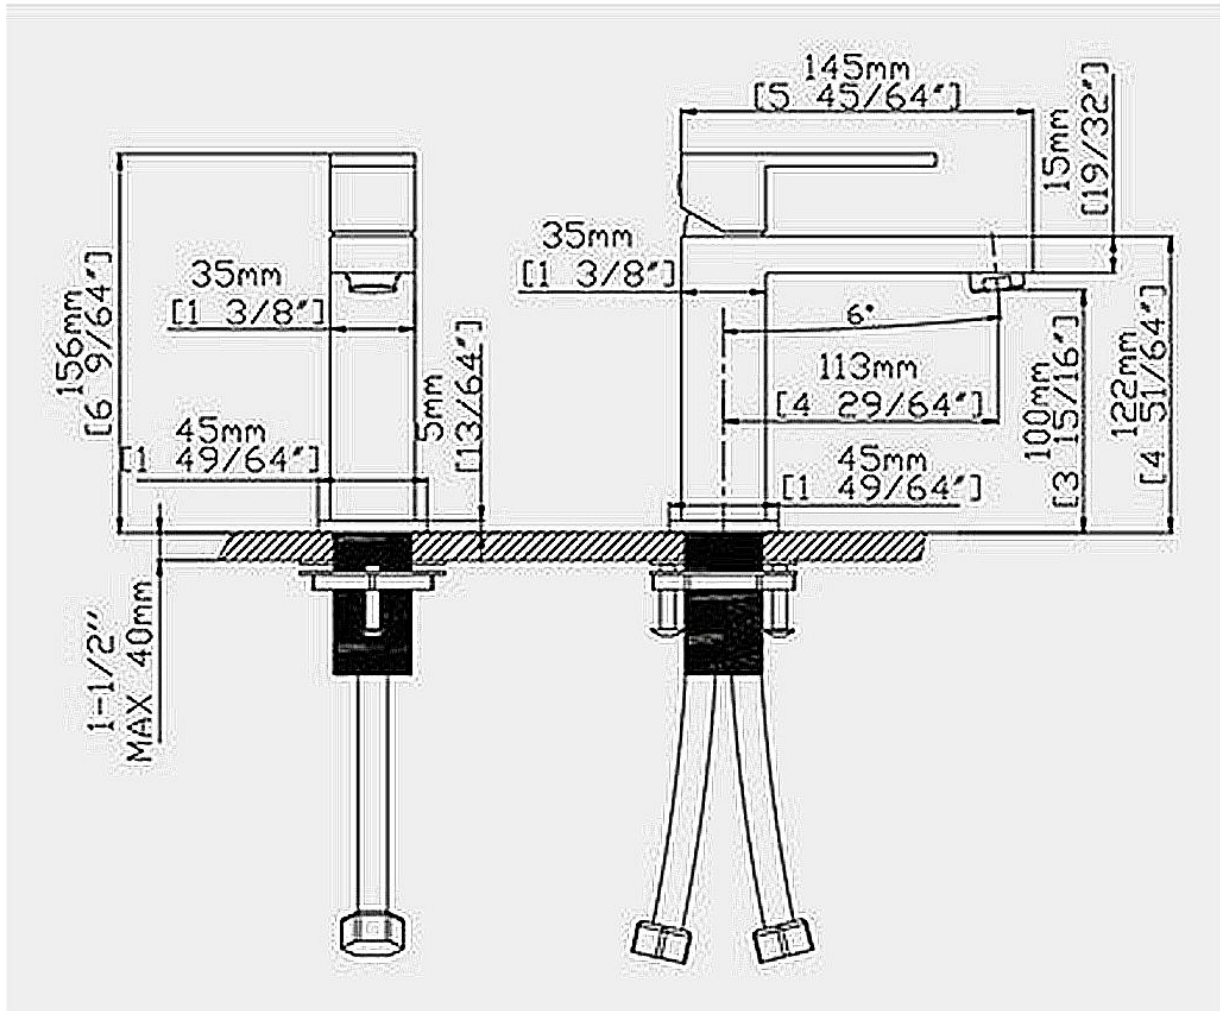

Codes/Standards

BNK.BAF.VNC.06.00.BR.MBL

Mason Bathroom Faucet - Single Hole - 6"

Features

- One piece cartridge mixer with ceramic discs.
- Cartridge diameter 1 inch.
- 3/8 compression stainless steel flexible connections.
- Minimum dynamic pressure: 0.5 Bar (7 1/4 Psi).
- Maximum operational pressure: 10 Bar (145 Psi).
- 4.5 l/min @ 4.14 Bar (1.2 gpm @ 60 Psi).
- ADA certified.
- CUPC certified.
- AB 1953 certified.

Material

- Premium material construction with metal handle ensures reliability and durability.
- BNK finishes resist corrosion and tarnishing.
- Brass.

Dimensions

- W: 1.75" * H: 9.15" * D: 5.75"

Weight

- 3.3 Lb.

**Technical Information**

All product dimensions are nominal.

Shower head included: No
Shower arm: No

Notes

Install the product according to the installation guide.

2700 SW 3rd Ave Suite 1B, Miami, FL 33129