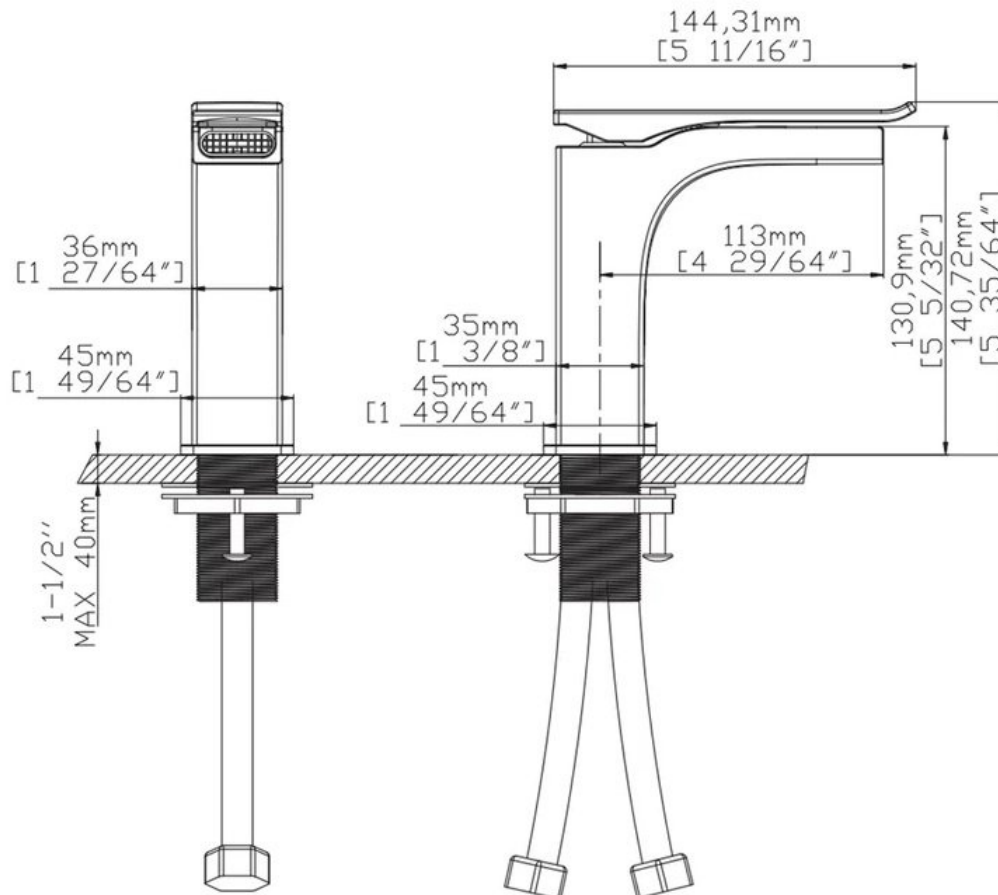

Codes/Standards

BNK.BAF.LIF.05.00.BR.MBL

Artistic Bathroom Faucet - Single Hole - 5"**Features**

- One piece cartridge mixer with ceramic discs.
- Cartridge diameter 1.37 inch.
- 3/8 compression stainless steel flexible connections.
- Aerator: ABS 1.5 Gpm @ 60Psi.
- Minimum dynamic pressure: 0.5 Bar (7 1/4 Psi).
- Maximum operational pressure: 10 Bar (145 Psi).

Material

- Premium material construction with metal handle ensures reliability and durability.
- BNK finishes resist corrosion and tarnishing.
- Brass.

Dimensions

- W: 1.75" * H: 5.5" * D: 5.75"

Weight

- 11.0 Lb.

Drawing**Artistic Bathroom Faucet - Single Hole - 5"****Technical Information**

All product dimensions are nominal.

Shower head included: No
Shower arm: No

Notes

Install the product according to the installation guide.