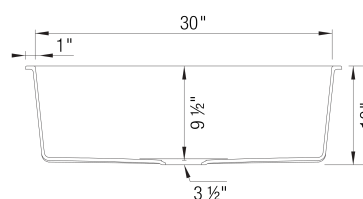

PRECIS Super Single SILGRANIT

Warranty

BLANCO offers a limited lifetime warranty on all sinks and faucets, as well as a one-year warranty on all custom accessories.

Code/Standards Compliance

BLANCO sinks and faucets are third-party tested and certified to standards and listed by applicable certification bodies. For more information on individual product listings, contact our office or listing organization.

View our how-to videos to learn more about installing and caring for BLANCO products:
<https://www.blanco.com/us-en/service/how-to-videos/how-to-videos-for-sinks/>

Questions? Contact us today

BLANCO America, Inc.
110 Mount Holly By-Pass
Lumberton, NJ 08048

Phone & Fax
Phone: 888-668-6201
Fax: 609-668-6211

While BLANCO endeavors to provide accurate information, all dimensions are nominal, cannot be guaranteed, and are subject to change or cancellation. BLANCO assumes no responsibility for use of superseded or voided specifications.