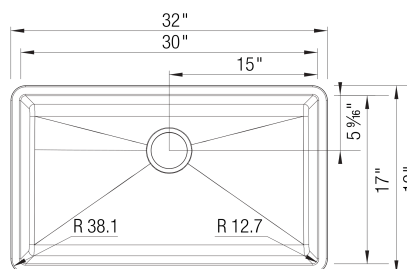

Sink Specifications

Color	SKU
Café	440147
Metallic Gray	440148
Anthracite	440149
White	440150
Truffle	441297
Cinder	441478
Coal Black	442935
Soft White	443084
Volcano Gray	443121

Design and Planning Tips

- Min cabinet size: 36 in
- Bowl depth: 9,5 in (240.0 mm)

What is included:
Installation instructions
Cut-out template
Limited Lifetime Warranty

Depending on cabinet construction, a different cabinet size may be required. Consult the cabinet manufacturer.

To prevent damage, sink must be shipped on a pallet.

Cubed weight: 99 lbs.

Optional Accessories

Sink Grid	221206
Sink Grid	233535
CapFlow Strainer Cover	517666
Undermount Clips	440851

PRECIS Super Single SILGRANIT

Warranty

BLANCO offers a limited lifetime warranty on all sinks and faucets, as well as a one-year warranty on all custom accessories.

Code/Standards Compliance

BLANCO sinks and faucets are third-party tested and certified to standards and listed by applicable certification bodies. For more information on individual product listings, contact our office or listing organization.

View our how-to videos to learn more about installing and caring for BLANCO products:
<https://www.blanco.com/us-en/service/how-to-videos/how-to-videos-for-sinks/>

Questions? Contact us today

BLANCO America, Inc.
110 Mount Holly By-Pass
Lumberton, NJ 08048

Phone & Fax
Phone: 888-668-6201
Fax: 609-668-6211

While BLANCO endeavors to provide accurate information, all dimensions are nominal, cannot be guaranteed, and are subject to change or cancellation. BLANCO assumes no responsibility for use of superseded or voided specifications.