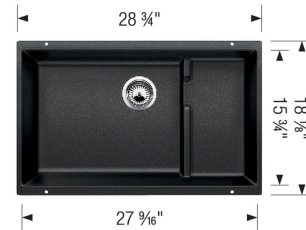

PRECIS Cascade SILGRANIT

Design and Planning Tips

- Min cabinet size: 33 in
- Bowl depth: 7,87 in (200.0 mm)

What is included:

Mesh basket
Installation instructions
Cut-out template
Limited Lifetime Warranty

Depending on cabinet construction, a different cabinet size may be required. Consult the cabinet manufacturer.

Cubed weight: 95 lbs.

Included Accessories

Mesh Basket 406399

Optional Accessories

Sink Grid 231640
CapFlow Strainer Cover 517666
Sink Grid 233542
Undermount Clips 440851

Warranty

BLANCO offers a limited lifetime warranty on all sinks and faucets, as well as a one-year warranty on all custom accessories.

Code/Standards Compliance

BLANCO sinks and faucets are third-party tested and certified to standards and listed by applicable certification bodies. For more information on individual product listings, contact our office or listing organization.

View our how-to videos to learn more about installing and caring for BLANCO products:
<https://www.blanco.com/us-en/service/how-to-videos/how-to-videos-for-sinks/>

Questions? Contact us today

BLANCO America, Inc.
110 Mount Holly By-Pass
Lumberton, NJ 08048

Phone & Fax
Phone: 888-668-6201
Fax: 609-668-6211