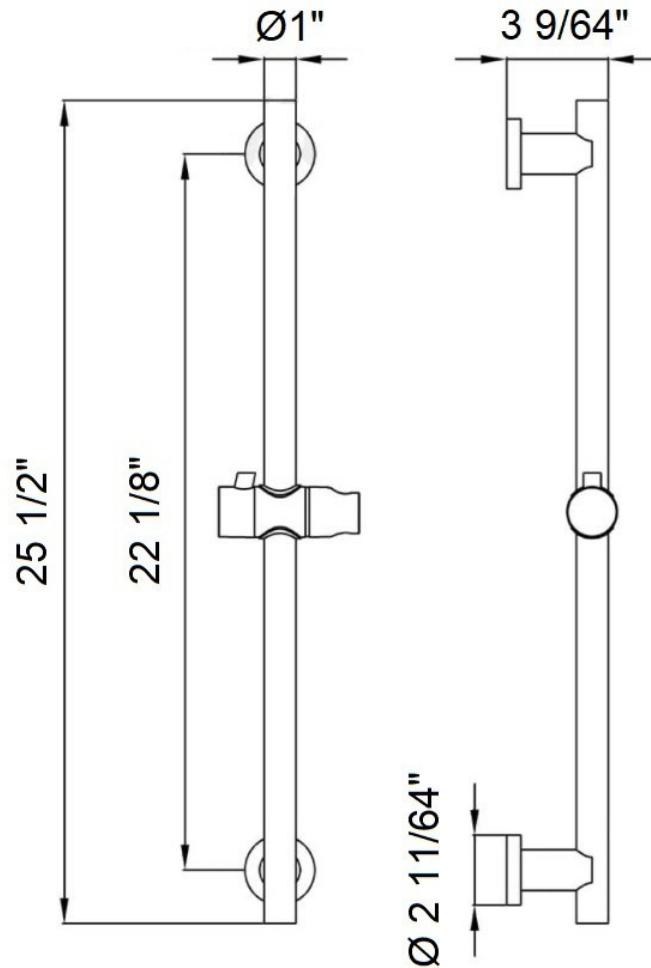

## Metro Hand Shower Column - Wall Mount - 16"

### Dimensions

- W: 1" \* H: 25.5" \* D: 3.12"

2700 SW 3rd Ave Suite 1B, Miami, FL 33129

Tbboutique reserves the right to make revisions without notice to product specifications. For the most current Specification Sheet, go to [www.tbboutique.com](http://www.tbboutique.com). 20-11-2021 10:53 - US/CO

## Drawing

Metro Hand Shower Column -  
Wall Mount - 16"