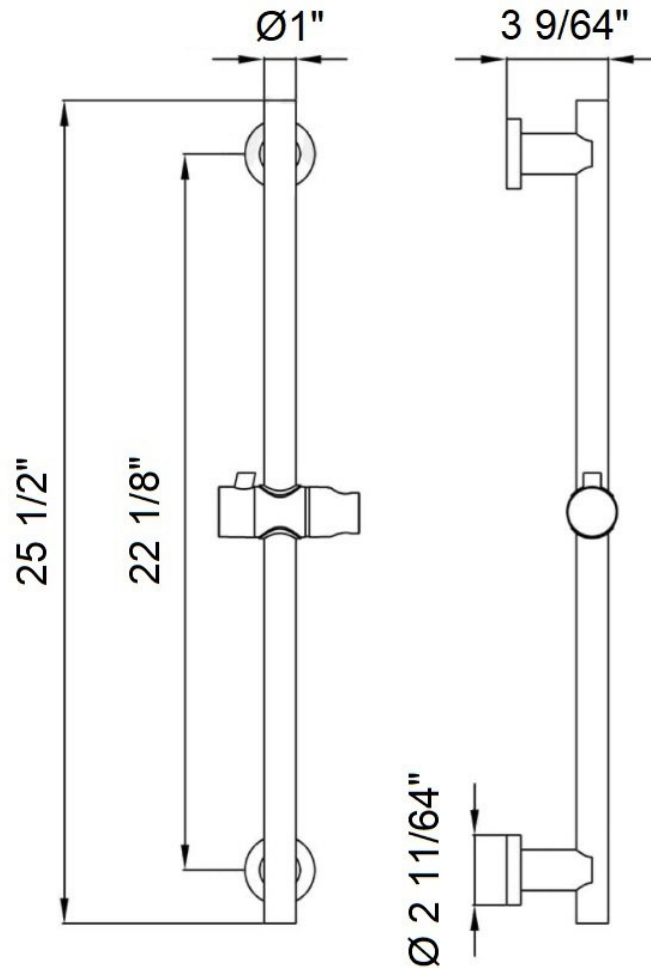

Codes/Standards

BEZ.HCL.MTO.16.00.SS.MBL

Features

- Support for hand shower adjustable in height and inclination.
- You need to complete this product with hose, connector and hand shower.

Material

- Premium material construction with metal handle ensures reliability and durability.
- BATHONOMY finishes resist corrosion and tarnishing.
- Stainless Steel.

Dimensions

- W: 1" * H: 25.5" * D: 3.12"

Weight

- 2.7 Lb.

Metro Hand Shower Column - Wall Mount - 16"

BATHONOMY Shower Column

Lifetime Limited Warranty

See website for detailed warranty information.

Available Colors/Finishes

Color tiles intended for reference only.

Color	Code	Description
	MBL	Matt Black

Description

Shower bar without accessories Metro family. Made in stainless steel this bar will make your shower look like the first day resisting the passage of time. It has of support for the hand shower adjustable in height and with head adjustable in inclination. Complete this bar with the necessary accessories from our Metro series.

bathonomy

SPEC SHEET

Drawing

Metro Hand Shower Column -
Wall Mount - 16"

Technical Information

All product dimensions are nominal.

Shower head included: No
Shower arm: No

Notes