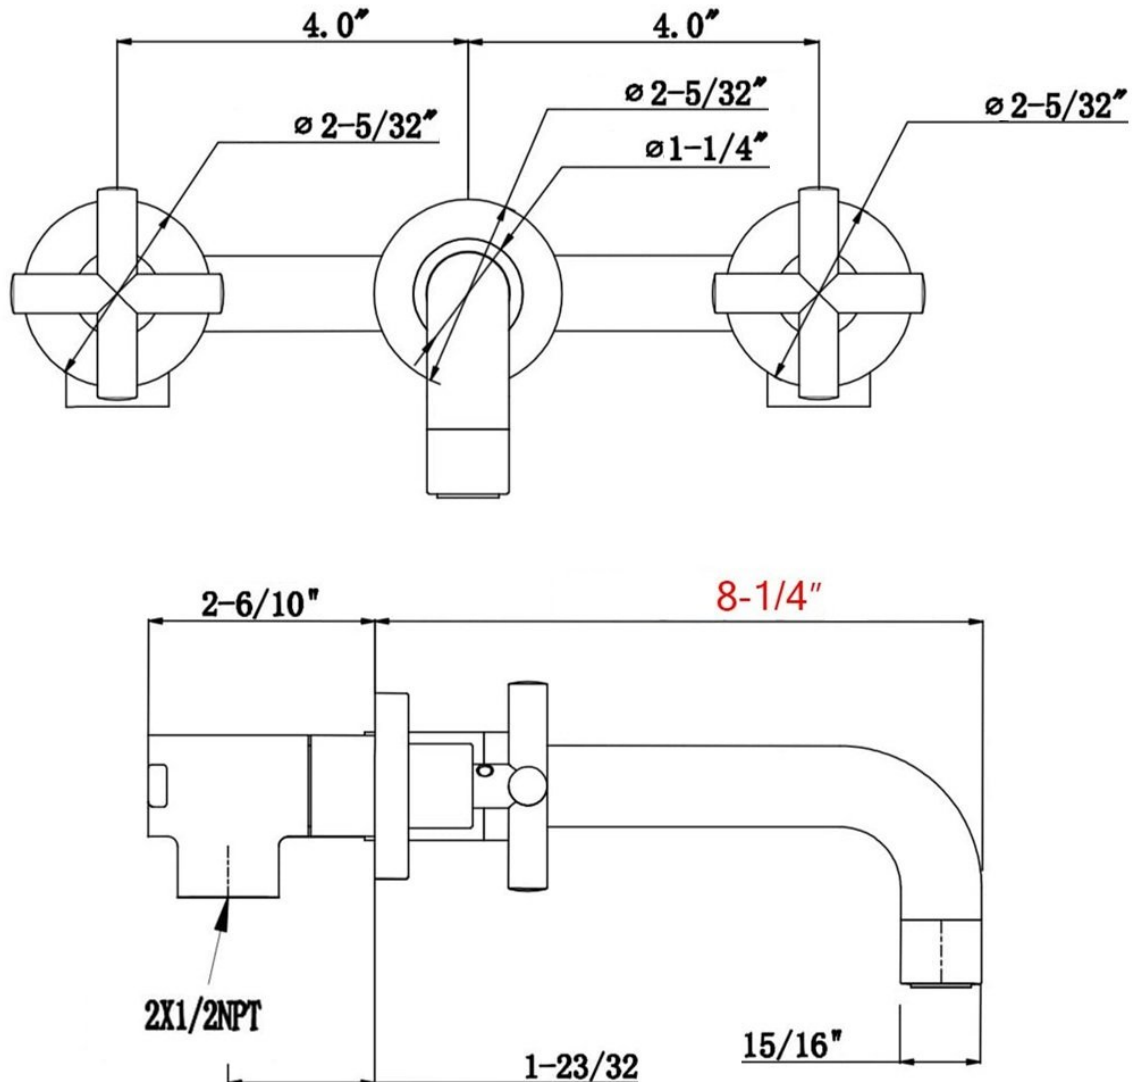

bathonomy

SPEC SHEET

Codes/Standards

BEZ.BAF.SMA.08.02.BR.SBR

Smart Cross Widespread Bathroom Faucet - Wall Mount - 8"

Features

- 360 degrees swivel spout.
- Flow rate: 1.2 gpm @ 60 psi (4.5 L/min @ 414 kPa).
- Rough-in inlet: 1/2 inch.
- Drain not included.
- Valves with ceramic cartridge 3/4 inch.

Material

- Premium material construction with metal handle ensures reliability and durability.
- BATHONOMY finishes resist corrosion and tarnishing.
- Brass.

Dimensions

- W: 10.5" * H: 4" * D: 9"

Weight

- 5.5 Lb.

Description

Classic sink faucet wall mount widespread 8 inch with cross handles. Spout shaped. Manufactured in brass and with ceramic cartridges that provide long life to the product. Resistant to corrosion will last for years. Complete the installation of your bathroom with the Smart accessory family.

bathonomy

SPEC SHEET

Drawing

Smart Cross Widespread
Bathroom Faucet - Wall Mount - 8"

Technical Information

All product dimensions are nominal.

Shower head included: No
Shower arm: No

Notes