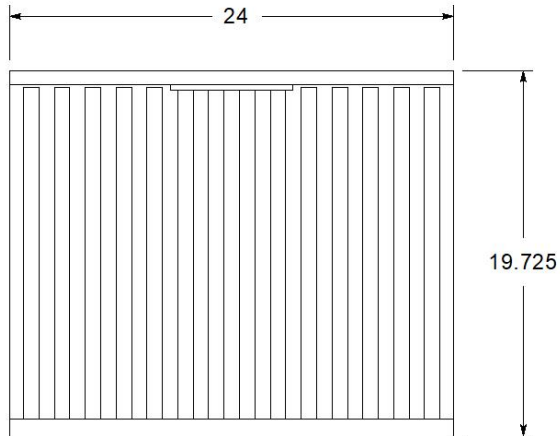

TERRA 24" Wall Mount Vanity

Designed By: Bemma Design Lab

Model : VT-TR24 WM

1. **Features**
2. 1 soft-close large drawer/1 interior drawer soft-close
   - Single hole faucet drilling
   - BLUM Under-mount drawer soft close glides
   - Solid wood /engineered wood construction w/ veneer
   - Plated Stainless Steel trim
   - 5 step finish resists moisture and scratches

- Fully finished interiors
- Solid Wood drawers with Dovetail Joints
- Base, glazed ceramic sink and top come fully assembled in one box
- French Cleats and hardware included for wall mounting
- Backsplash not included

All BEMMA bath cabinets are made of solid hardwood and engineered wood, and meet strict CARB-P2 Standards
Ceramic sinks are cUPC certified

Available Base Finish:

- Walnut finish veneer(E24) Satin Brass trim
- Walnut finish veneer (E24) Black Matte trim

Available Countertops:

- Italian Carrara Marble (M03O-3)
- White Quartz/Engineered Stone (C03O-3)

FRONT