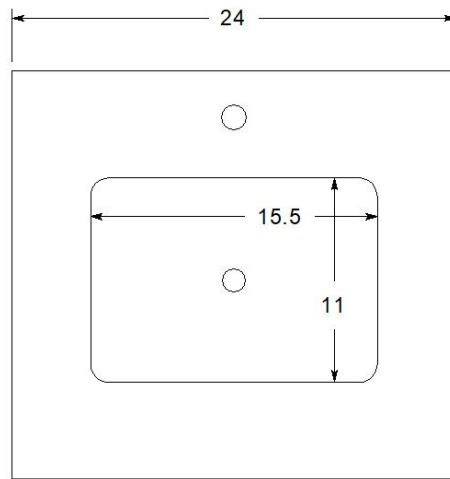

TERRA 24" Wall Mount Vanity

Designed By: Bemma Design Lab

Model : VT-TR24 WM

1. **Features**
2. 1 soft-close large drawer/1 interior drawer soft-close
   - Single hole faucet drilling
   - BLUM Under-mount drawer soft close glides
   - Solid wood /engineered wood construction w/ veneer
   - Plated Stainless Steel trim
   - 5 step finish resists moisture and scratches

- Fully finished interiors
- Solid Wood drawers with Dovetail Joints
- Base, glazed ceramic sink and top come fully assembled in one box
- French Cleats and hardware included for wall mounting
- Backsplash not included

All BEMMA bath cabinets are made of solid hardwood and engineered wood, and meet strict CARB-P2 Standards
Ceramic sinks are cUPC certified

Available Base Finish:

- Walnut finish veneer(E24) Satin Brass trim
- Walnut finish veneer (E24) Black Matte trim

Available Countertops:

- Italian Carrara Marble (M03O-3)
- White Quartz/Engineered Stone (C03O-3)

TOP