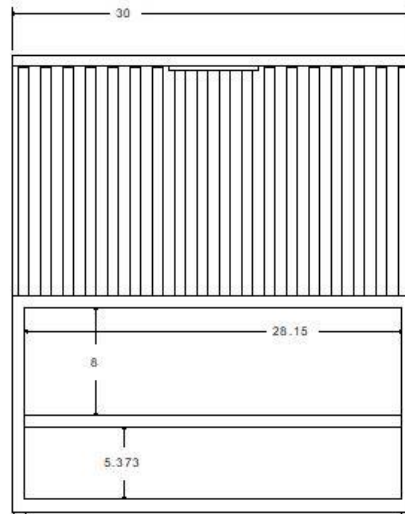

Available Countertops:

- 18mm Italian Carrara Marble (M03O-3)
- 18mm White Quartz/Engineered Stone (C03O-3)

TOP

FRONT

SIDE