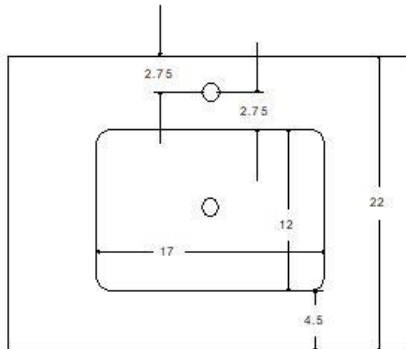

Available Countertops:

- 18mm Italian Carrara Marble (M03O-3)
- 18mm White Quartz/Engineered Stone (C03O-3)

TOP

FRONT

SIDE