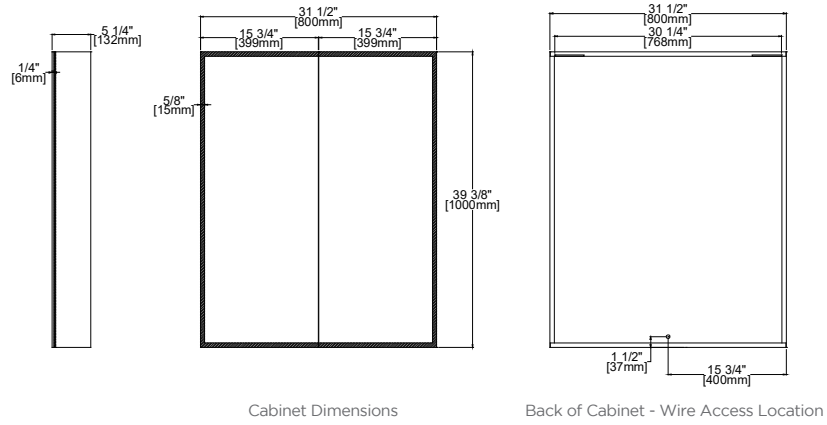

## Dimensions

BAT.VAM.MCF.24.40.GL.GLA  
 Height: 39-3/8" (1000 mm)  
 Width: 23-5/8" (600 mm)  
 Depth: 5-1/4" (132 mm)

BAT.VAM.MCF.32.40.GL.GLA  
 Height: 39-3/8" (1000 mm)  
 Width: 31-1/2" (800 mm)  
 Depth: 5-1/4" (132 mm)

BAT.VAM.MCF.60.40.GL.GLA  
 Height: 39-3/8" (1000 mm)  
 Width: 59" (1500 mm)  
 Depth: 5-1/4" (132 mm)

BAT.VAM.MCF.72.40.GL.GLA  
 Height: 39-3/8" (1000 mm)  
 Width: 70-7/8" (1800 mm)  
 Depth: 5-1/4" (132 mm)

BAT.VAM.MCF.80.40.GL.GLA  
 Height: 39-3/8" (1000 mm)  
 Width: 78-3/4" (2000 mm)  
 Depth: 5-1/4" (132 mm)

Cabinet Dimensions

Back of Cabinet - Wire Access Location