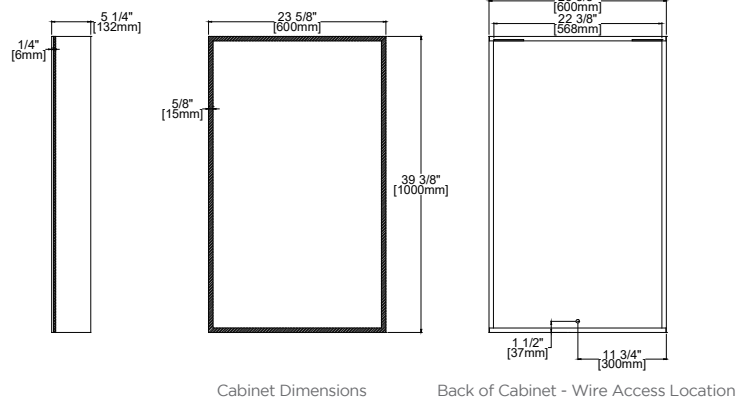

## Features

- Mirrored interior with 3 adjustable glass shelves
- USB charging port and 120VAC outlet receptacle
- IR sensor switch
- Energy efficient LED lighting:

	BAT.VAM.MCF.24.40.GL.GLA	BAT.VAM.MCF.32.40.GL.GLA	BAT.VAM.MCF.60.40.GL.GLA	BAT.VAM.MCF.72.40.GL.GLA	BAT.VAM.MCF.80.40.GL.GLA
Kelvin	2700-6500	2700-6500	2700-6500	2700-6500	2700-6500
CRI	90+	90+	90+	90+	90+
Lumens**	2016	2268	3150	3528	3780
R9 Value*	50+	50+	50+	50+	50+

## Dimensions

BAT.VAM.MCF.24.40.GL.GLA  
 Height: 39-3/8" (1000 mm)  
 Width: 23-5/8" (600 mm)  
 Depth: 5-1/4" (132 mm)

BAT.VAM.MCF.32.40.GL.GLA  
 Height: 39-3/8" (1000 mm)  
 Width: 31-1/2" (800 mm)  
 Depth: 5-1/4" (132 mm)

BAT.VAM.MCF.60.40.GL.GLA  
 Height: 39-3/8" (1000 mm)  
 Width: 59" (1500 mm)  
 Depth: 5-1/4" (132 mm)

BAT.VAM.MCF.72.40.GL.GLA  
 Height: 39-3/8" (1000 mm)  
 Width: 70-7/8" (1800 mm)  
 Depth: 5-1/4" (132 mm)

BAT.VAM.MCF.80.40.GL.GLA  
 Height: 39-3/8" (1000 mm)  
 Width: 78-3/4" (2000 mm)  
 Depth: 5-1/4" (132 mm)

Cabinet Dimensions

Back of Cabinet - Wire Access Location