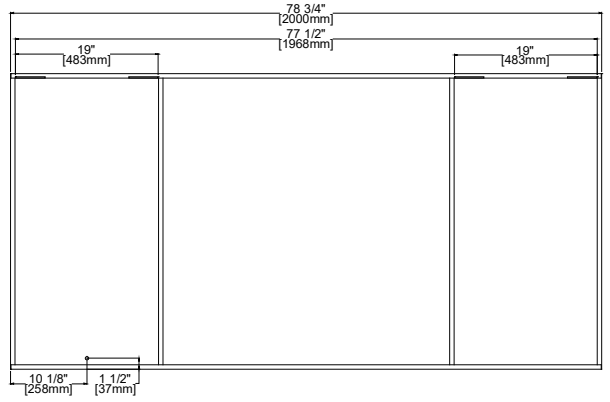

## Dimensions

BAT.VAM.MCF.24.40.GL.GLA  
 Height: 39-3/8" (1000 mm)  
 Width: 23-5/8" (600 mm)  
 Depth: 5-1/4" (132 mm)

BAT.VAM.MCF.32.40.GL.GLA  
 Height: 39-3/8" (1000 mm)  
 Width: 31-1/2" (800 mm)  
 Depth: 5-1/4" (132 mm)

BAT.VAM.MCF.60.40.GL.GLA  
 Height: 39-3/8" (1000 mm)  
 Width: 59" (1500 mm)  
 Depth: 5-1/4" (132 mm)

BAT.VAM.MCF.72.40.GL.GLA  
 Height: 39-3/8" (1000 mm)  
 Width: 70-7/8" (1800 mm)  
 Depth: 5-1/4" (132 mm)

BAT.VAM.MCF.80.40.GL.GLA  
 Height: 39-3/8" (1000 mm)  
 Width: 78-3/4" (2000 mm)  
 Depth: 5-1/4" (132 mm)

Cabinet Dimensions

Back of Cabinet - Wire Access Location