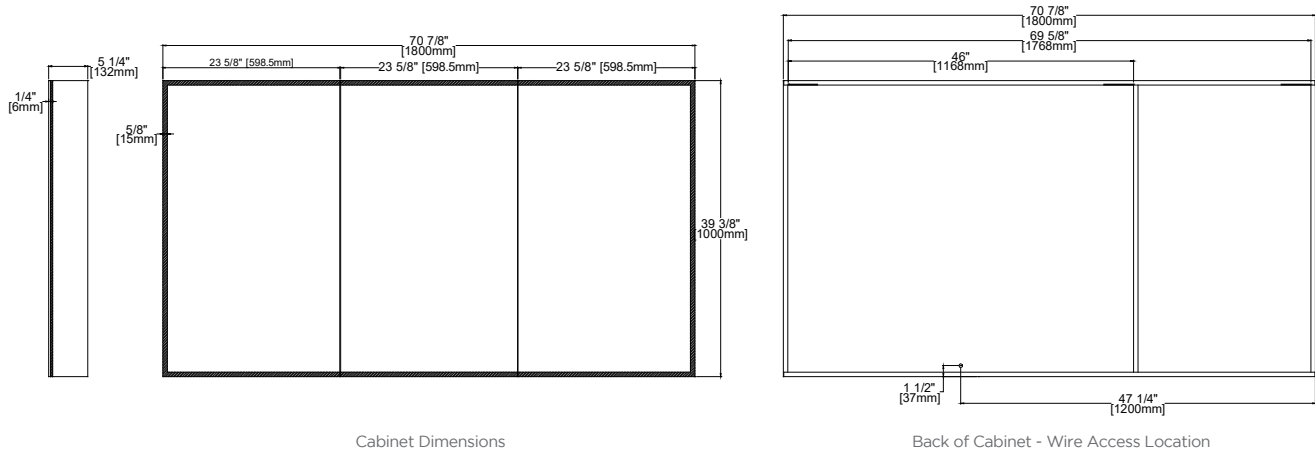

## Features

- Mirrored interior with 3 adjustable glass shelves
- USB charging port and 120VAC outlet receptacle
- IR sensor switch
- Energy efficient LED lighting:

	BAT.VAM.MCF.24.40.GL.GLA	BAT.VAM.MCF.32.40.GL.GLA	BAT.VAM.MCF.60.40.GL.GLA	BAT.VAM.MCF.72.40.GL.GLA	BAT.VAM.MCF.80.40.GL.GLA
Kelvin	2700-6500	2700-6500	2700-6500	2700-6500	2700-6500
CRI	90+	90+	90+	90+	90+
Lumens**	2016	2268	3150	3528	3780
R9 Value*	50+	50+	50+	50+	50+

## Dimensions

BAT.VAM.MCF.24.40.GL.GLA  
 Height: 39-3/8" (1000 mm)  
 Width: 23-5/8" (600 mm)  
 Depth: 5-1/4" (132 mm)

BAT.VAM.MCF.32.40.GL.GLA  
 Height: 39-3/8" (1000 mm)  
 Width: 31-1/2" (800 mm)  
 Depth: 5-1/4" (132 mm)

BAT.VAM.MCF.60.40.GL.GLA  
 Height: 39-3/8" (1000 mm)  
 Width: 59" (1500 mm)  
 Depth: 5-1/4" (132 mm)

BAT.VAM.MCF.72.40.GL.GLA  
 Height: 39-3/8" (1000 mm)  
 Width: 70-7/8" (1800 mm)  
 Depth: 5-1/4" (132 mm)

BAT.VAM.MCF.80.40.GL.GLA  
 Height: 39-3/8" (1000 mm)  
 Width: 78-3/4" (2000 mm)  
 Depth: 5-1/4" (132 mm)

Cabinet Dimensions

Back of Cabinet - Wire Access Location