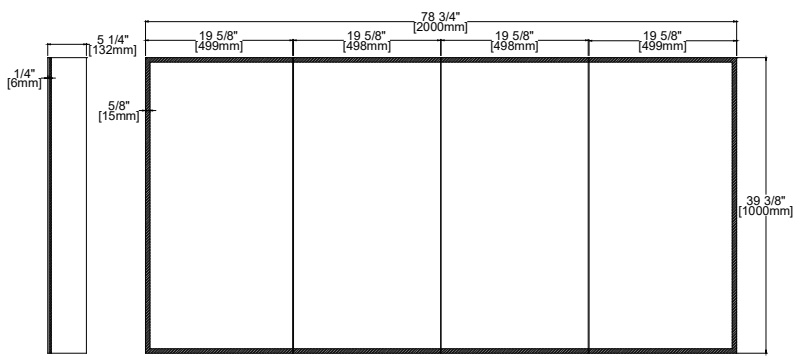

## Dimensions

BAT.VAM.MCF.24.40.GL.GLA  
 Height: 39-3/8" (1000 mm)  
 Width: 23-5/8" (600 mm)  
 Depth: 5-1/4" (132 mm)

BAT.VAM.MCF.32.40.GL.GLA  
 Height: 39-3/8" (1000 mm)  
 Width: 31-1/2" (800 mm)  
 Depth: 5-1/4" (132 mm)

BAT.VAM.MCF.60.40.GL.GLA  
 Height: 39-3/8" (1000 mm)  
 Width: 59" (1500 mm)  
 Depth: 5-1/4" (132 mm)

BAT.VAM.MCF.72.40.GL.GLA  
 Height: 39-3/8" (1000 mm)  
 Width: 70-7/8" (1800 mm)  
 Depth: 5-1/4" (132 mm)

BAT.VAM.MCF.80.40.GL.GLA  
 Height: 39-3/8" (1000 mm)  
 Width: 78-3/4" (2000 mm)  
 Depth: 5-1/4" (132 mm)

Cabinet Dimensions

Back of Cabinet - Wire Access Location