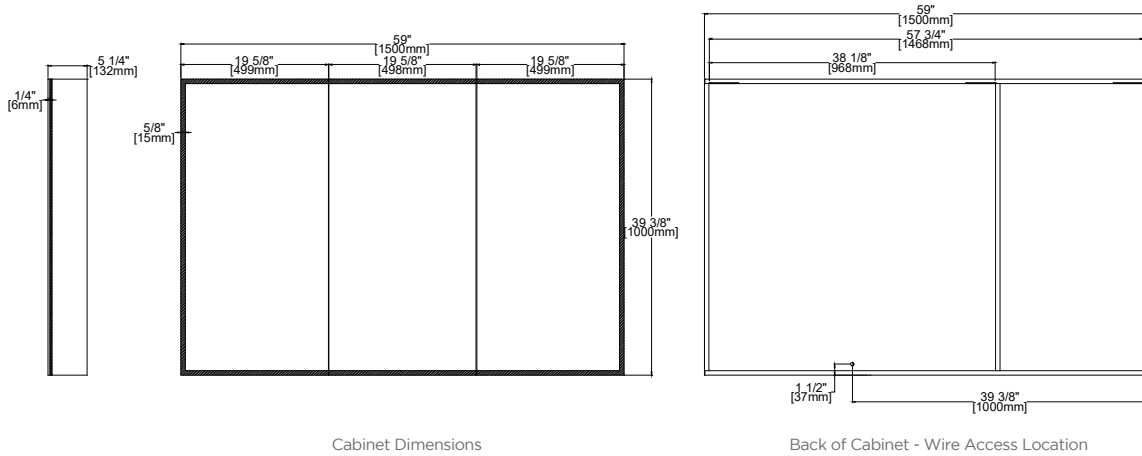

## Dimensions

BAT.VAM.MCF.24.40.GL.GLA  
 Height: 39-3/8" (1000 mm)  
 Width: 23-5/8" (600 mm)  
 Depth: 5-1/4" (132 mm)

BAT.VAM.MCF.32.40.GL.GLA  
 Height: 39-3/8" (1000 mm)  
 Width: 31-1/2" (800 mm)  
 Depth: 5-1/4" (132 mm)

BAT.VAM.MCF.60.40.GL.GLA  
 Height: 39-3/8" (1000 mm)  
 Width: 59" (1500 mm)  
 Depth: 5-1/4" (132 mm)

BAT.VAM.MCF.72.40.GL.GLA  
 Height: 39-3/8" (1000 mm)  
 Width: 70-7/8" (1800 mm)  
 Depth: 5-1/4" (132 mm)

BAT.VAM.MCF.80.40.GL.GLA  
 Height: 39-3/8" (1000 mm)  
 Width: 78-3/4" (2000 mm)  
 Depth: 5-1/4" (132 mm)

Cabinet Dimensions

Back of Cabinet - Wire Access Location