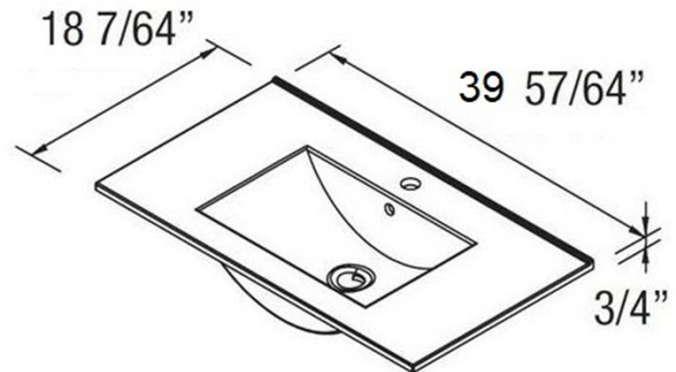

Material

- Premium material construction with metal handle ensures reliability and durability.
- BATHONOMY finishes resist corrosion and tarnishing.
- Porcelain.

Dimensions

- W: 39.62" * H: 19.68" * D: 18.3

Description

We present our wall unit with 2 drawers of the new line of bathroom furniture of the Siri series, a family of modern European style vanities with which you can configure your bathroom in the way that best suits your needs. The design of drawers with hidden handles makes the line attractive and unique. Supplied with an integrated white porcelain centered sink with a single hole for the drain and faucet system. Transform your bathroom with this line of furniture specially designed to meet the expectations of our most demanding customers.

bathonomy

SPEC SHEET

Drawing

Siri 2 Drawers Bathroom Vanity with Integrated Sink - Wall Mount - 40"

Technical Information

All product dimensions are nominal.

Shower head included: No
Shower arm: No

Notes