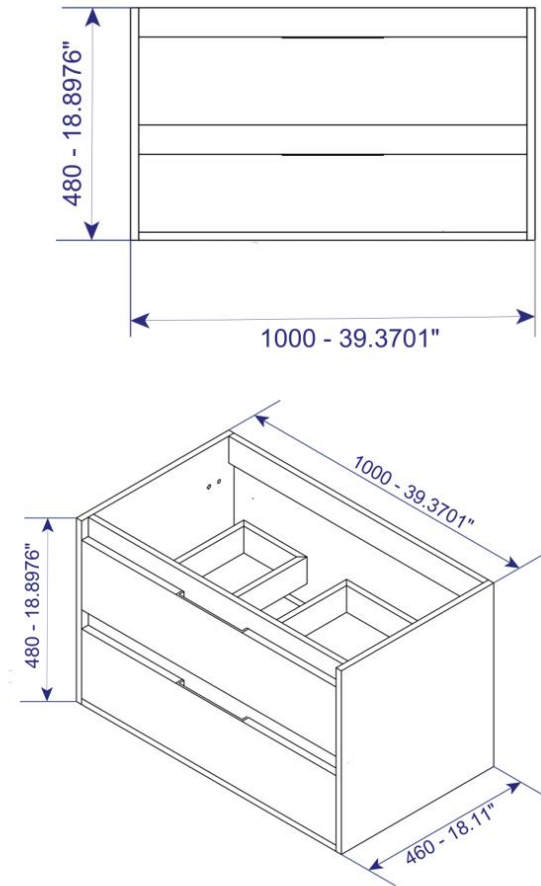

bathonomy

SPEC SHEET

Codes/Standards

AZR.VAN.SIR.40.00.PO.CAM

Siri 2 Drawers Bathroom Vanity with Integrated Sink - Wall Mount - 40"

Features

- Soft close guides in drawers.
- Porcelain countertop with integrated centered sink.
- Single hole for faucet.

Material

- Premium material construction with metal handle ensures reliability and durability.
- BATHONOMY finishes resist corrosion and tarnishing.
- Porcelain.

Dimensions

- W: 39.62" * H: 19.68" * D: 18.3

Description

We present our wall unit with 2 drawers of the new line of bathroom furniture of the Siri series, a family of modern European style vanities with which you can configure your bathroom in the way that best suits your needs. The design of drawers with hidden handles makes the line attractive and unique. Supplied with an integrated white porcelain centered sink with a single hole for the drain and faucet system. Transform your bathroom with this line of furniture specially designed to meet the expectations of our most demanding customers.

bathonomy

SPEC SHEET

Drawing

Siri 2 Drawers Bathroom Vanity with Integrated Sink - Wall Mount - 40"

Technical Information

All product dimensions are nominal.

Shower head included: No
Shower arm: No

Notes