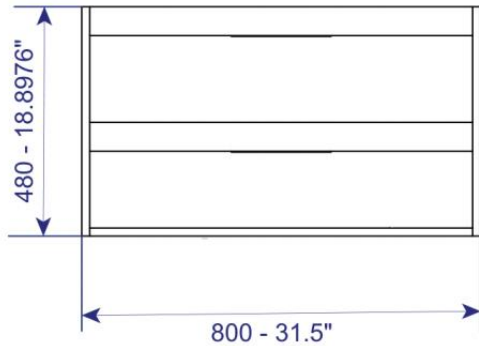

bathonomy

SPEC SHEET

Drawing

Siri 2 Drawers Bathroom Vanity with Integrated Sink - Wall Mount - 32"

Technical Information

All product dimensions are nominal.

Shower head included: No
Shower arm: No

Notes

Install the product according to the installation guide.

2700 SW 3rd Ave Suite 1B, Miami, FL 33129

Tbboutique reserves the right to make revisions without notice to product specifications. For the most current Specification Sheet, go to ww.tbboutique.com. 20-11-2021 10:53 - US/CO