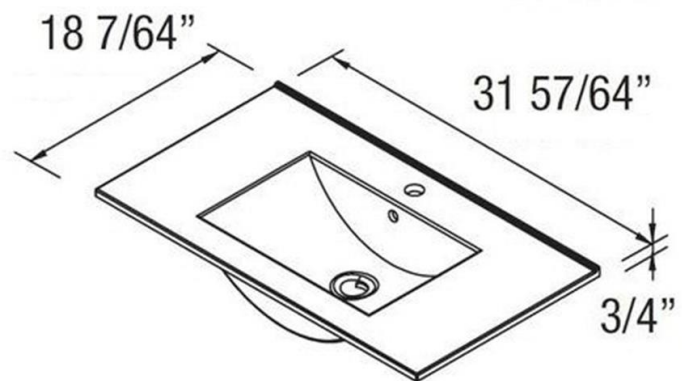

bathonomy

SPEC SHEET

Drawing

Siri 2 Drawers Bathroom Vanity with Integrated Sink - Wall Mount - 32"

Technical Information

All product dimensions are nominal.

Shower head included: No
Shower arm: No

Notes

Install the product according to the installation guide.

2700 SW 3rd Ave Suite 1B, Miami, FL 33129

Tbboutique reserves the right to make revisions without notice to product specifications. For the most current Specification Sheet, go to ww.tbboutique.com. 20-11-2021 10:53 - US/CO