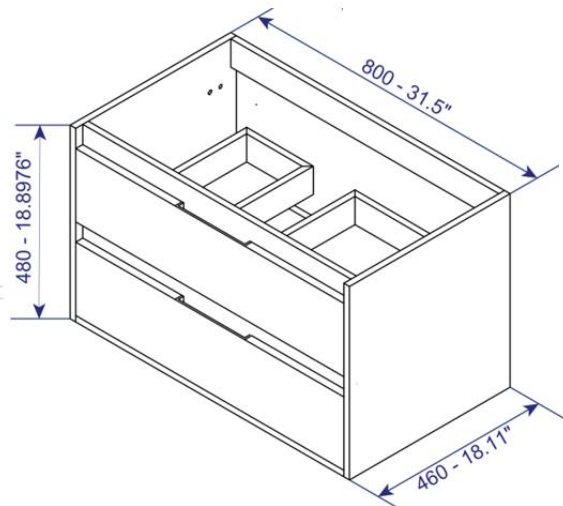

bathonomy

SPEC SHEET

Drawing

Siri 2 Drawers Bathroom Vanity with Integrated Sink - Wall Mount - 32"

Technical Information

All product dimensions are nominal.

Shower head included: No
Shower arm: No

Notes

Install the product according to the installation guide.

2700 SW 3rd Ave Suite 1B, Miami, FL 33129

Tbboutique reserves the right to make revisions without notice to product specifications. For the most current Specification Sheet, go to ww.tbboutique.com. 20-11-2021 10:53 - US/CO