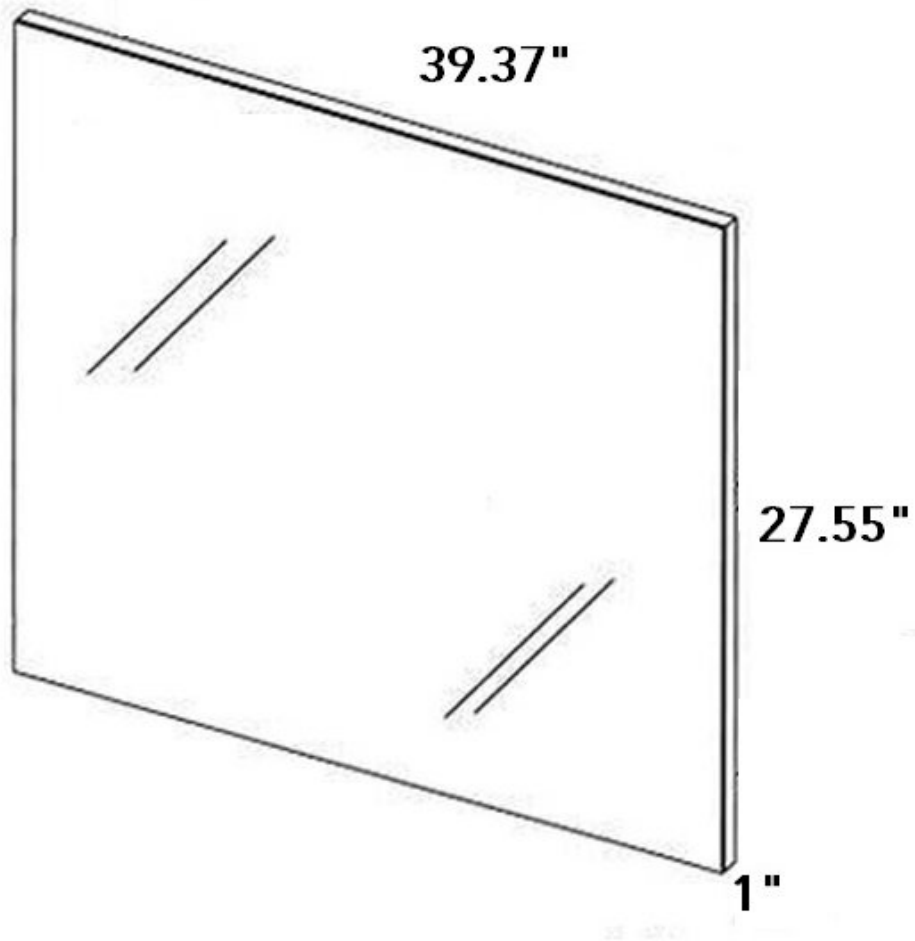

Codes/Standards

AZR.VAM.SIR.40.27.GL.GRA

Siri Vanity Mirror - Wall Mount - 40"

Features

- Frameless.
- Easy install.
- Without light.

Material

- Premium material construction with metal handle ensures reliability and durability.
- BATHONOMY finishes resist corrosion and tarnishing.
- Glass.

Dimensions

- W: 39.37" * H: 27.55" * D: 1"

Weight

- 220.5 Lb.

BATHONOMY Vanity Mirror

Lifetime Limited Warranty

See website for detailed warranty information.

Available Colors/Finishes

bathonomy

SPEC SHEET

Drawing

Siri Vanity Mirror - Wall Mount - 40"

Technical Information

All product dimensions are nominal.

Shower head included: No
Shower arm: No

Notes