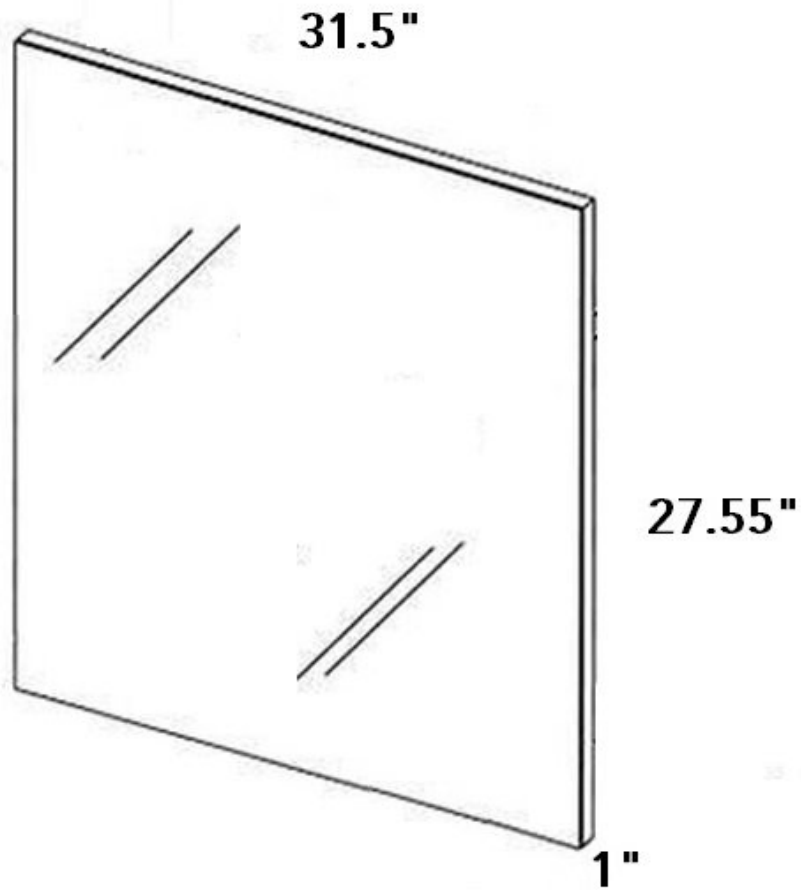

Dimensions

- W: 31.5" * H: 27.55" * D: 1"

Weight

- 220.5 Lb.

Siri Vanity Mirror - Wall Mount - 32"

BATHONOMY Vanity Mirror

Lifetime Limited Warranty

See website for detailed warranty information.

bathonomy

SPEC SHEET

Drawing

Siri Vanity Mirror - Wall Mount - 32"

Technical Information

All product dimensions are nominal.

Shower head included: No
Shower arm: No

Notes