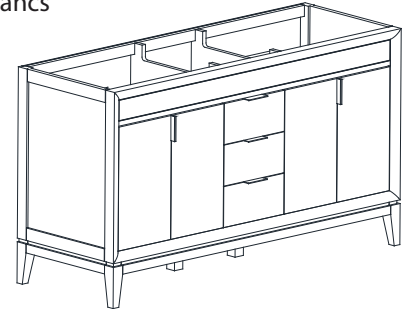

Avanity

EMMA-V72-DG
EMMA-V72-WT

Features

- Solid birch wood frame
- Plywood panels
- 4 soft-close doors
- 3 soft-close drawers
- 2 interior shelves
- Brushed nickel finish hardware for dove gray items
- Black finish hardware for white items
- Adjustable height levelers

Colors / Couleurs

- Dove Gray / Dove Grey
- White / Blanc

Nominal Dimension / Dimension Nominale

• 72W x 21.5D x 34H inches | 1828 x 546 x 864 mm

Product Diagrams / Diagrammes Produit

Caractéristiques

- Cadre en bois de bouleau massif
- Panneau de contreplaqué
- 4 portes à fermeture douce
- 3 tiroirs à fermeture douce
- 2 étagères intérieures
- Quincaillerie de finition en nickel brossé pour les articles gris tourterelle
- Finition noire pour les articles blancs
- Patins réglables en hauteur