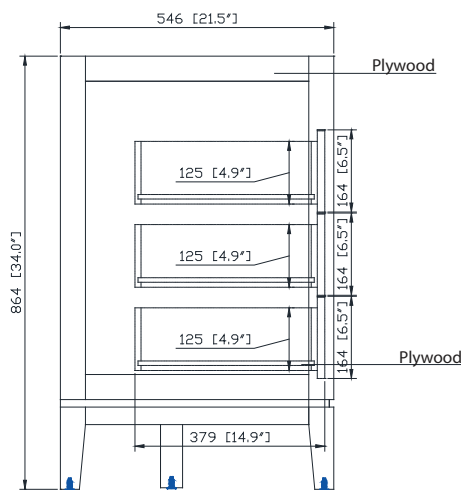

Front / Devant

Side / Côté