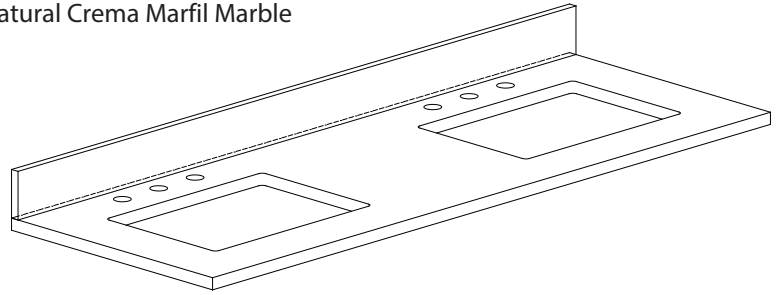

Nominal Dimension

- 73W x 22D x 1H inches
- 1853 x 560 x 25 mm