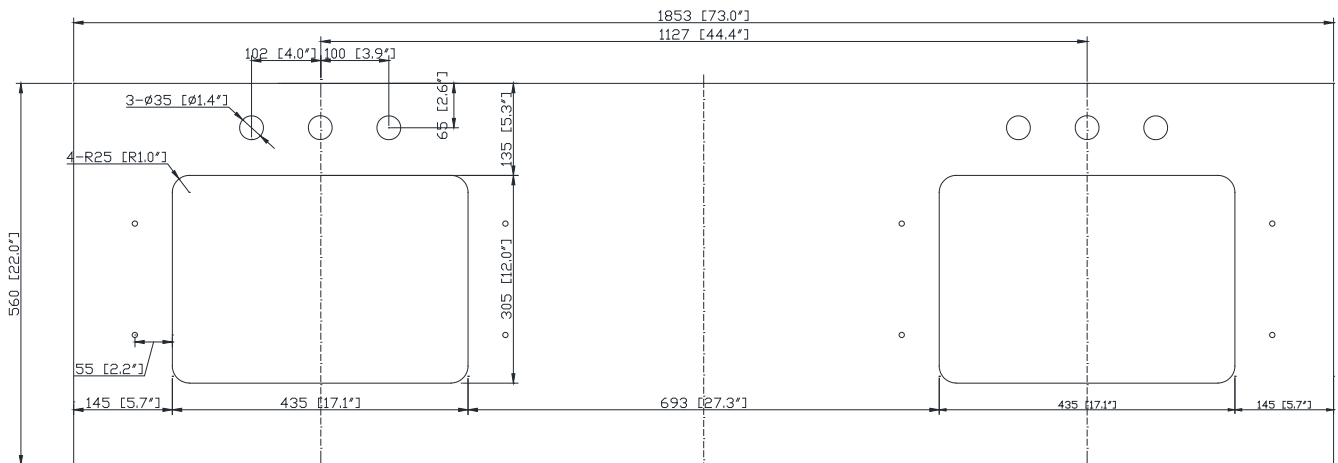

Product Diagrams

Top