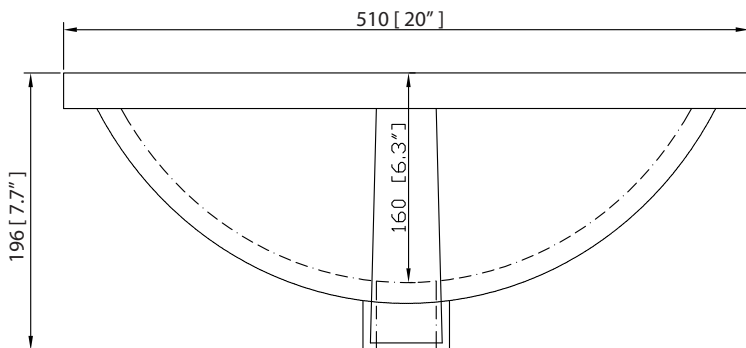

Avanity

CUM20WT-R

Features

- Vitreous China
- Undermount application

Components

Drain	VC-DRAIN-CP	VC-DRAIN-BN

Colors / Finishes

- White

Nominal Dimension

- 20W x 15D x 7.7H inches
- 510 x 381 x 196mm

Product Diagrams

Top