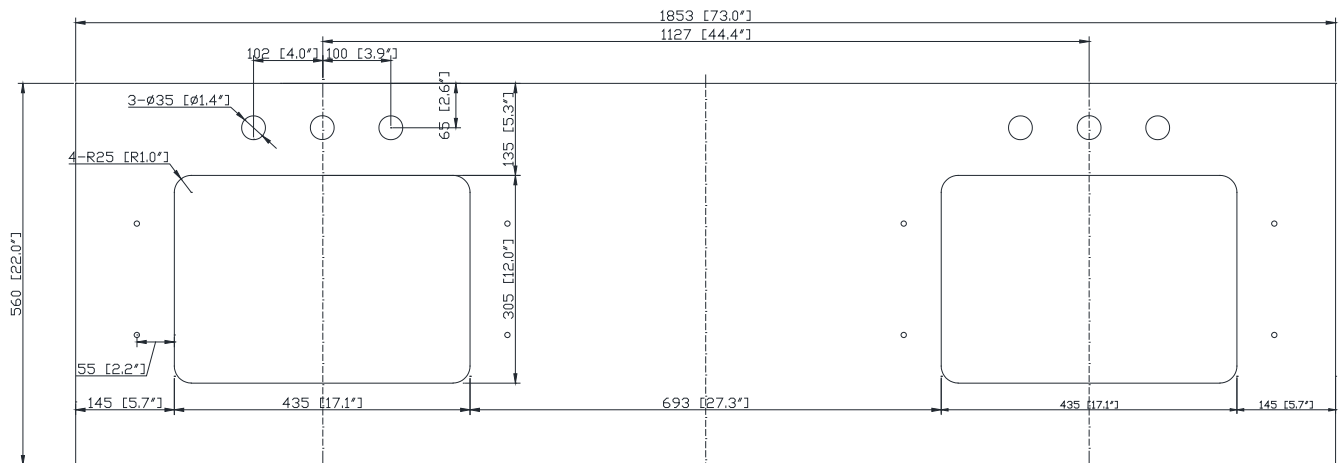

Front

Product Diagrams

Top