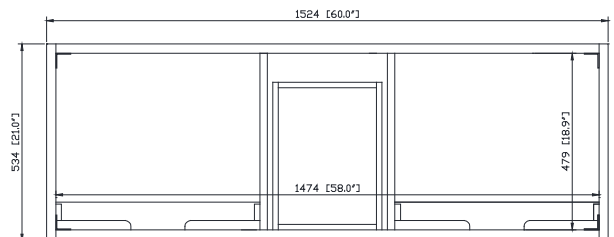

Avanity

CONVENTRY-V60-GT
CONVENTRY-V60-NT

Features

- Solid teak wood, plywood
- 4 soft-close doors, 2 interior shelves
- 3 soft-close drawers
- Adjustable height levelers

Caractéristiques

- Teck massif et contreplaqué
- Quatre portes à fermeture douce et deux tablettes intérieures
- Trois tiroirs à fermeture douce
- Patins réglables en hauteur

Colors / Couleurs

- Gray Teak finish / Fini teck gris
- Natural Teak finish / Fini teck naturel

Nominal Dimension / Dimension Nominale

- 60W x 21D x 34H inches | 1524 x 534 x 864 mm

Product Diagrams / Diagrammes Produit

Back / Derrière