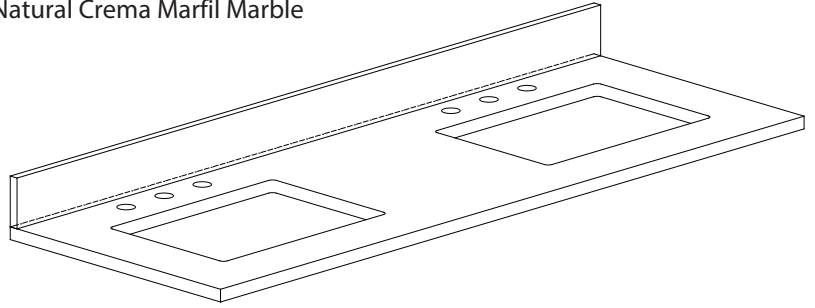

## Nominal Dimension / Dimension Nominale

- 60W x 21D x 34H inches | 1524 x 534 x 864 mm

### Features

- Top cutout for dual undermount sinks
- Top pre-drilled for 8" widespread faucet
- 4" backsplash included

### Nominal Dimension

- 61W x 22D x 1H inches
- 1549 x 560 x 25 mm