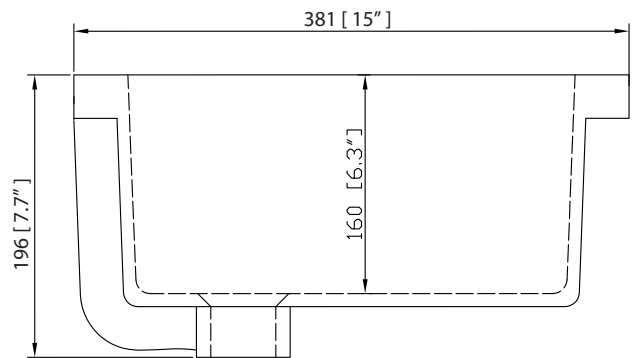

Nominal Dimension

- 20W x 15D x 7.7H inches
- 510 x 381 x 196mm

Product Diagrams

Top

Front

Side

SUT49BK-R / SUT49CW -R / SUT49CM-R

Features

- Top cutout for single undermount sink
- Top pre-drilled for 8" widespread faucet
- 4" backsplash included

Colors / Finishes

- BK - Natural Black Granite
- CW - Natural Carrera White marble
- CM - Natural Crema Marfil Marble

Nominal Dimension

- 49W x 22D x 1H inches
- 1244 x 560 x 25 mm

Related Items

Sink	CUM20WT-R		
Vanity	AUSTEN-V48	BRENTWOOD-V49	COLTON-V48
	HEPBURN-V48	LAYLA-V48	MADISON-V48
	MODERO-V48	THOMPSON-V48	

Product Diagrams

Nominal Dimension / Dimension Nominale

- 48W x 21D x 34H inches | 1220 x 534 x 864 mm

Caractéristiques

- Teck massif et contreplaqué
- Quatre portes à fermeture douce et trois tablettes intérieures
- Patins réglables en hauteur