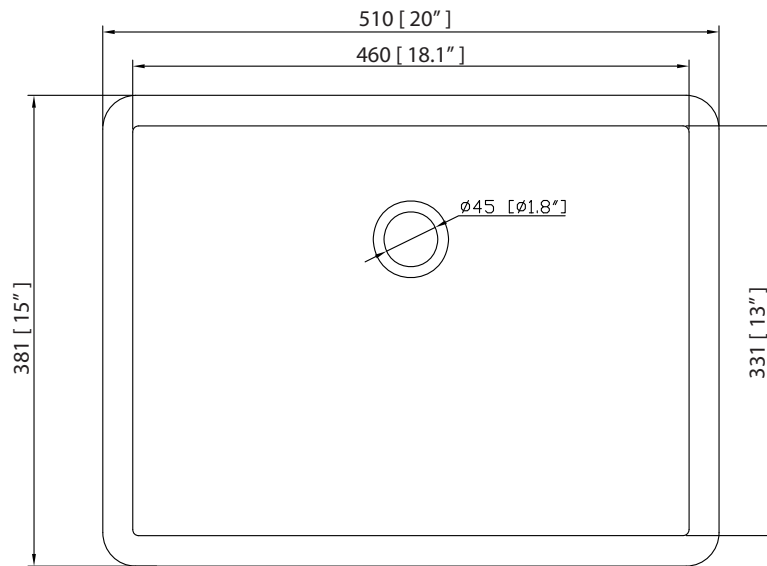

Nominal Dimension

- 20W x 15D x 7.7H inches
- 510 x 381 x 196mm

Product Diagrams

Top

Front

Side

SUT49BK-R / SUT49CW -R / SUT49CM-R

Features

- Top cutout for single undermount sink
- Top pre-drilled for 8" widespread faucet
- 4" backsplash included

Colors / Finishes

- BK - Natural Black Granite
- CW - Natural Carrera White marble
- CM - Natural Crema Marfil Marble

Nominal Dimension

- 49W x 22D x 1H inches
- 1244 x 560 x 25 mm

Related Items

Sink	CUM20WT-R		
Vanity	AUSTEN-V48	BRENTWOOD-V49	COLTON-V48
	HEPBURN-V48	LAYLA-V48	MADISON-V48
	MODERO-V48	THOMPSON-V48	

Product Diagrams

Nominal Dimension / Dimension Nominale

- 48W x 21D x 34H inches | 1220 x 534 x 864 mm

Caractéristiques

- Teck massif et contreplaqué
- Quatre portes à fermeture douce et trois tablettes intérieures
- Patins réglables en hauteur