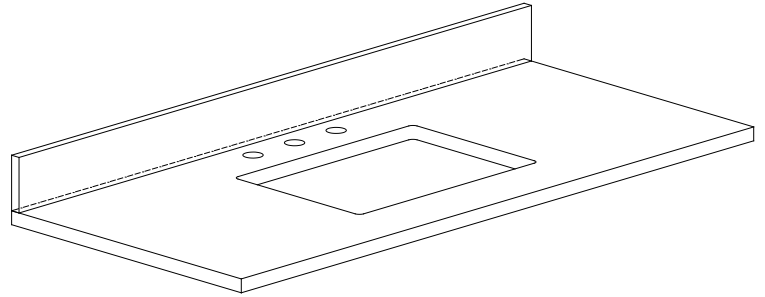

Nominal Dimension

- 20W x 15D x 7.7H inches
- 510 x 381 x 196mm

Product Diagrams

Top

Front

Side

SUT49BK-R / SUT49CW -R / SUT49CM-R

Features

- Top cutout for single undermount sink
- Top pre-drilled for 8" widespread faucet
- 4" backsplash included

Colors / Finishes

- BK - Natural Black Granite
- CW - Natural Carrera White marble
- CM - Natural Crema Marfil Marble

Nominal Dimension

- 49W x 22D x 1H inches
- 1244 x 560 x 25 mm

Related Items

Sink	CUM20WT-R		
Vanity	AUSTEN-V48	BRENTWOOD-V49	COLTON-V48
	HEPBURN-V48	LAYLA-V48	MADISON-V48
	MODERO-V48	THOMPSON-V48	

Product Diagrams

Nominal Dimension / Dimension Nominale

- 48W x 21D x 34H inches | 1220 x 534 x 864 mm

Caractéristiques

- Teck massif et contreplaqué
- Quatre portes à fermeture douce et trois tablettes intérieures
- Patins réglables en hauteur