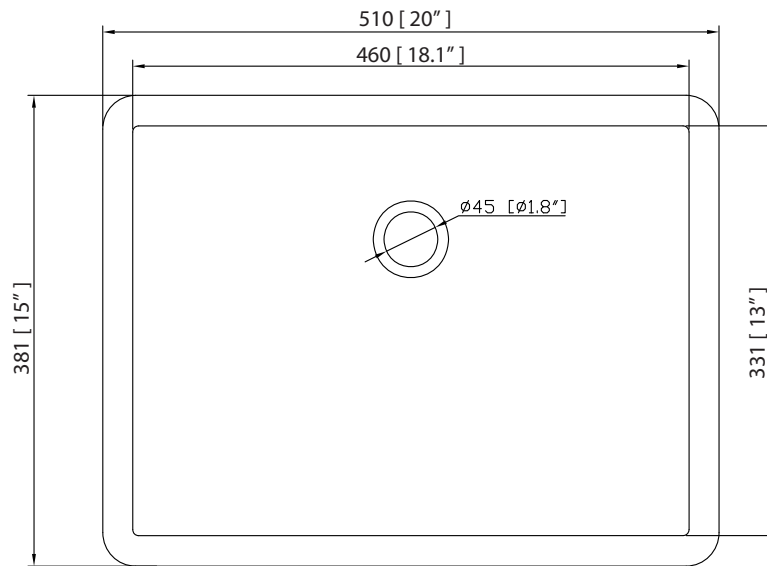

Nominal Dimension

- 20W x 15D x 7.7H inches
- 510 x 381 x 196mm

Product Diagrams

Top

Front

Side

SUT31BK-R / SUT31CW -R / SUT31CM-R

Features

- Top cutout for single undermount sink
- Top pre-drilled for 8" widespread faucet
- 4" backsplash included

Colors / Finishes

- BK - Natural Black Granite
- CW - Natural Carrera White marble
- CM - Natural Crema Marfil Marble

Nominal Dimension

- 31W x 22D x 1H inches
- 787 x 560 x 25 mm

Related Items

Sink	CUM20WT-R		
Vanity	ALLIE-V30	BRENTWOOD-V31	BROOKS-V30
	COLTON-V30	DELANO-V30	EMMA-V30
	KELLY-V30	MODERO-V30	THOMPSON-V30

Product Diagrams

Colors / Couleurs

- Twilight Gray Gold / Or Gris Crépuscule
- Twilight Gray Silver / Crépuscule Gris Argent
- White Gold or Silver/ Or Blanc ou Argent

Nominal Dimension / Dimension Nominale

- 30W x 21.5D x 34H inches | 762 x 546 x 864 mm