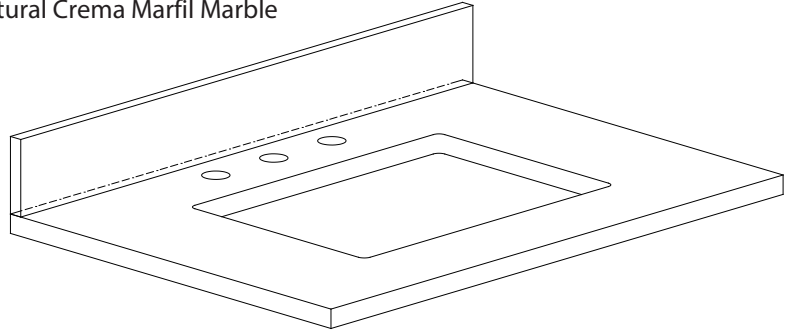

Nominal Dimension

- 20W x 15D x 7.7H inches
- 510 x 381 x 196mm

Product Diagrams

Top

Front

Side

SUT31BK-R / SUT31CW -R / SUT31CM-R

Features

- Top cutout for single undermount sink
- Top pre-drilled for 8" widespread faucet
- 4" backsplash included

Colors / Finishes

- BK - Natural Black Granite
- CW - Natural Carrera White marble
- CM - Natural Crema Marfil Marble

Nominal Dimension

- 31W x 22D x 1H inches
- 787 x 560 x 25 mm

Related Items

Sink	CUM20WT-R		
Vanity	ALLIE-V30	BRENTWOOD-V31	BROOKS-V30
	COLTON-V30	DELANO-V30	EMMA-V30
	KELLY-V30	MODERO-V30	THOMPSON-V30

Product Diagrams