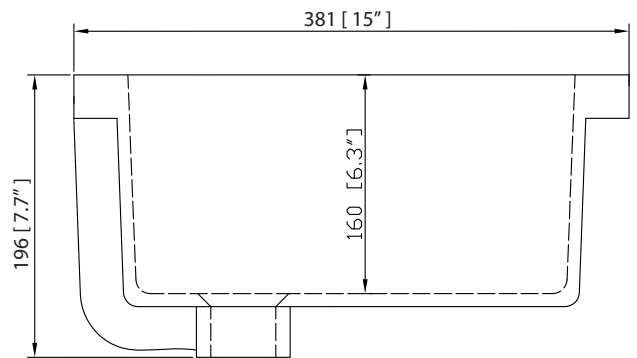

Nominal Dimension

- 20W x 15D x 7.7H inches
- 510 x 381 x 196mm

Product Diagrams

Top

Front

Side

SUT31BK-R / SUT31CW -R / SUT31CM-R

Features

- Top cutout for single undermount sink
- Top pre-drilled for 8" widespread faucet
- 4" backsplash included

Colors / Finishes

- BK - Natural Black Granite
- CW - Natural Carrera White marble
- CM - Natural Crema Marfil Marble

Nominal Dimension

- 31W x 22D x 1H inches
- 787 x 560 x 25 mm

Related Items

Sink	CUM20WT-R		
Vanity	ALLIE-V30	BRENTWOOD-V31	BROOKS-V30
	COLTON-V30	DELANO-V30	EMMA-V30
	KELLY-V30	MODERO-V30	THOMPSON-V30

Product Diagrams

Colors / Couleurs

- Twilight Gray Gold / Or Gris Crépuscule
- Twilight Gray Silver / Crépuscule Gris Argent
- White Gold or Silver/ Or Blanc ou Argent

Nominal Dimension / Dimension Nominale

- 30W x 21.5D x 34H inches | 762 x 546 x 864 mm