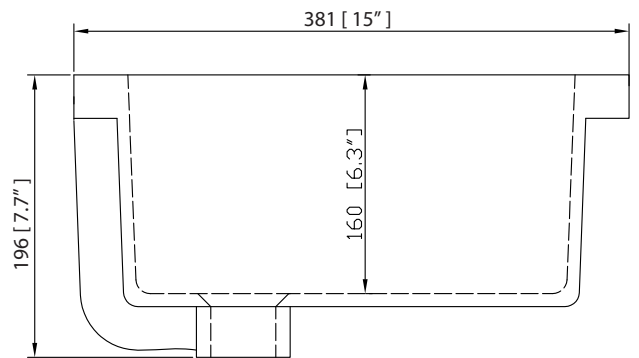

- BK - Natural Black Granite
- CW - Natural Carrera White marble
- CM - Natural Crema Marfil Marble

Nominal Dimension

- 43W x 22D x 1H inches
- 1092 x 560 x 25 mm

Components

Sink	CUM20WT-R		
Vanity	ALLIE-V42	BROOKS-V42	DEXTER-V43
	EMMA-V42	HAMILTON-V42	

Product Diagrams

Top

Side

Avanity

CUM20WT-R

Features

- Vitreous China
- Undermount application

Components

Drain	VC-DRAIN-CP	VC-DRAIN-BN
-------	-------------	-------------

Colors / Finishes

- White

Nominal Dimension

- 20W x 15D x 7.7H inches
- 510 x 381 x 196mm

Product Diagrams

Top

Front

Side