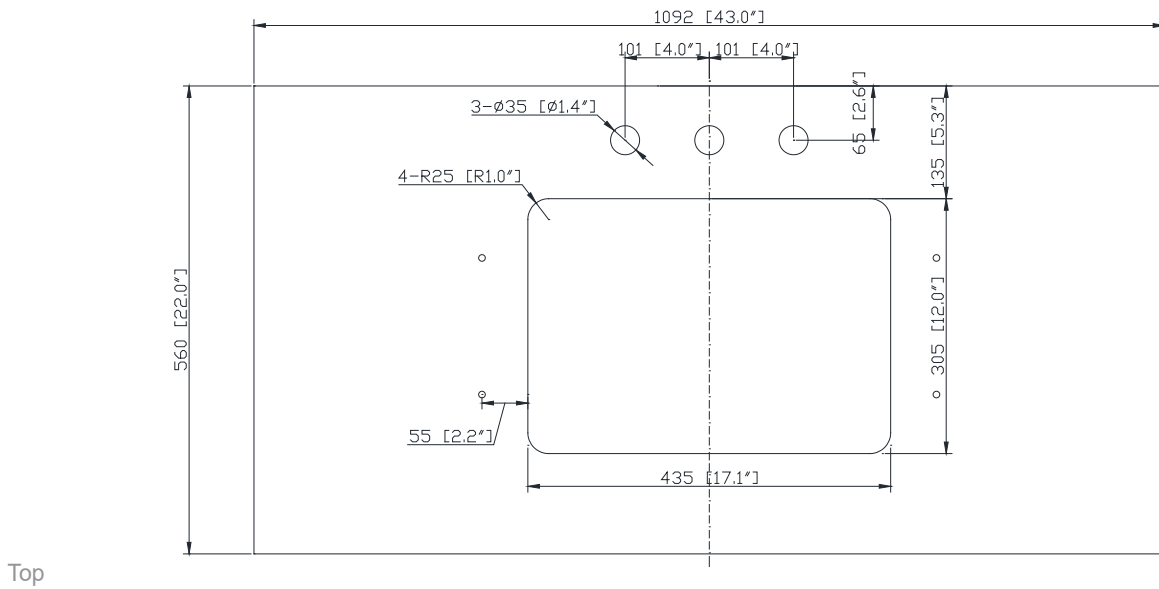

- BK - Natural Black Granite
- CW - Natural Carrera White marble
- CM - Natural Crema Marfil Marble

Nominal Dimension

- 43W x 22D x 1H inches
- 1092 x 560 x 25 mm

Components

Sink	CUM20WT-R		
Vanity	ALLIE-V42	BROOKS-V42	DEXTER-V43
	EMMA-V42	HAMILTON-V42	

Product Diagrams

Top

Side

Avanity

CUM20WT-R

Features

- Vitreous China
- Undermount application

Components

Drain	VC-DRAIN-CP	VC-DRAIN-BN
-------	-------------	-------------

Colors / Finishes

- White

Nominal Dimension

- 20W x 15D x 7.7H inches
- 510 x 381 x 196mm

Product Diagrams

Top

Front