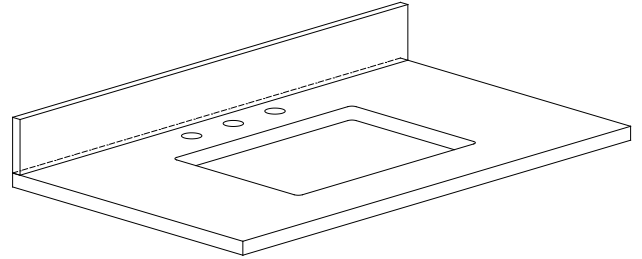

## Nominal Dimension / Dimension Nominale

• 36W x 21.5D x 34H inches | 914 x 546 x 864 mm

## Features

- Top cutout for single undermount sink
- Top pre-drilled for 8" widespread faucet
- 4" backsplash included

## Nominal Dimension

- 37W x 22D x 1H inches
- 940 x 560 x 25 mm