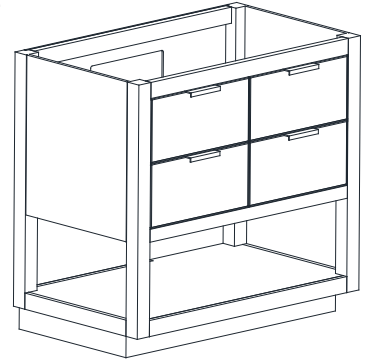

Avanity

ALLIE-V36-TGG/TGS
ALLIE-V36-WTG/WTS

Features

- Solid birch wood frame
- Plywood panels
- 2 tilt out drawers
- 2 soft-close drawers
- Matte gold hardware
- Brushed nickel finish hardware
- Adjustable height levelers

Colors / Couleurs

- Twilight Gray Gold / Or Gris Crépuscule
- Twilight Gray Silver / Crépuscule Gris Argent
- White Gold or Silver/ Or Blanc ou Argent

Nominal Dimension / Dimension Nominale

• 36W x 21.5D x 34H inches | 914 x 546 x 864 mm

Product Diagrams / Diagrammes Produit

Caractéristiques

- Cadre en bois de bouleau massif
- Panneau de contreplaqué
- 2 incliner le tiroirs
- 2 tiroirs à fermeture douce
- Quincaillerie au finior mat
- Quincaillerie au fini nickel brossé
- Patins réglables en hauteur