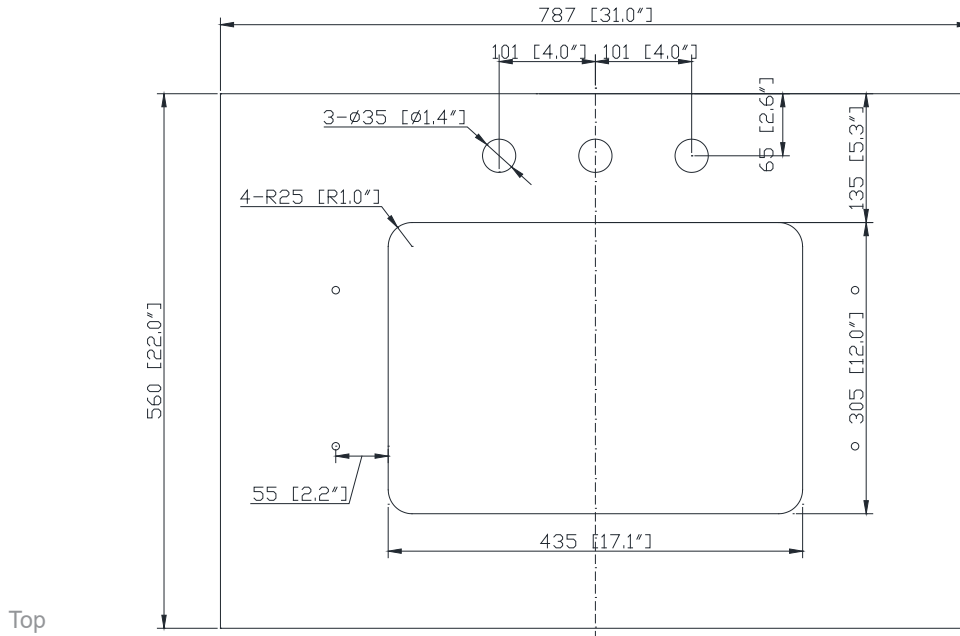

Colors / Couleurs

- Twilight Gray Gold / Or Gris Crépuscule
- Twilight Gray Silver / Crépuscule Gris Argent
- White Gold or Silver/ Or Blanc ou Argent

Nominal Dimension / Dimension Nominale

- 30W x 21.5D x 34H inches | 762 x 546 x 864 mm

- BK - Natural Black Granite
- CW - Natural Carrera White marble
- CM - Natural Crema Marfil Marble

Nominal Dimension

- 31W x 22D x 1H inches
- 787 x 560 x 25 mm

Related Items

Sink	CUM20WT-R		
Vanity	ALLIE-V30	BRENTWOOD-V31	BROOKS-V30
	COLTON-V30	DELANO-V30	EMMA-V30
	KELLY-V30	MODERO-V30	THOMPSON-V30

Product Diagrams

Top

Side

Avanity

CUM20WT-R

Features

- Vitreous China
- Undermount application

Components

Drain	VC-DRAIN-CP	VC-DRAIN-BN
-------	-------------	-------------

Colors / Finishes

- White

Nominal Dimension

- 20W x 15D x 7.7H inches
- 510 x 381 x 196mm

Product Diagrams

Top

Front