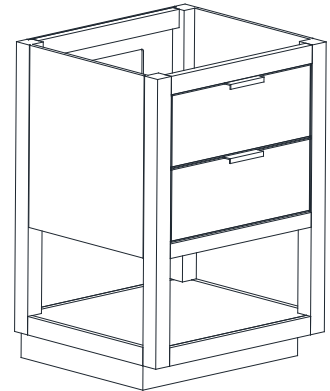

Product Diagrams / Diagrammes Produit

Caractéristiques

- Cadre en bois de bouleau massif
- Panneau de contreplaqué
- 1 incliner le tiroir
- 1 tiroirs à fermeture douce
- Quincaillerie au finior mat
- Quincaillerie au fini nickel brossé
- Patins réglables en hauteur