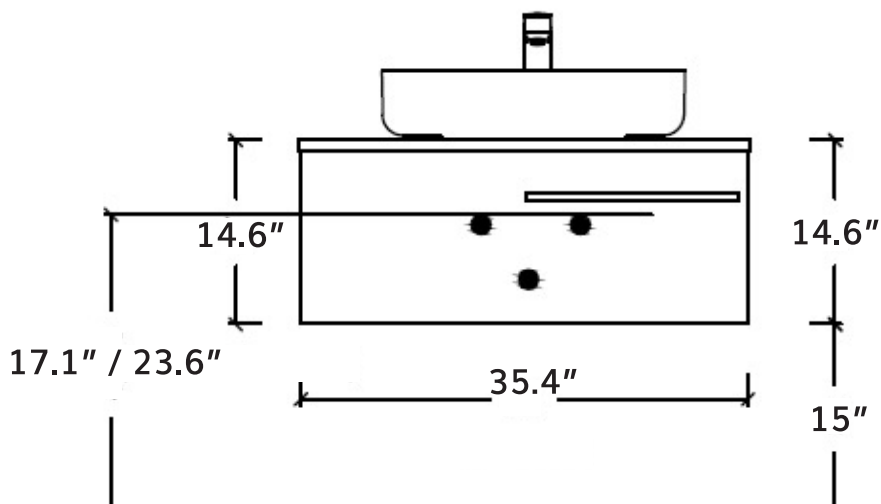

Drawing

**Acqua Slim 1 Drawer Bathroom Vanity
with Glass Sink- Wall Mount - 36"**

Technical Information

All product dimensions are nominal.

Shower head included: No
Shower arm: No

Notes

Install the product according to the installation guide.