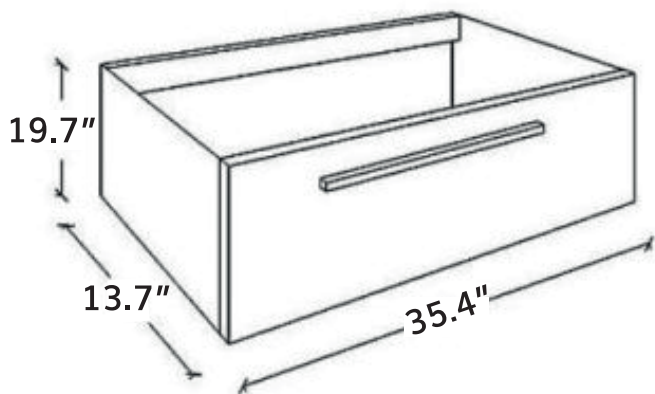

Drawing

**Acqua Slim 1 Drawer Bathroom Vanity
with Glass Sink- Wall Mount - 36"**

Technical Information

All product dimensions are nominal.

Shower head included: No
Shower arm: No

Notes

Install the product according to the installation guide.