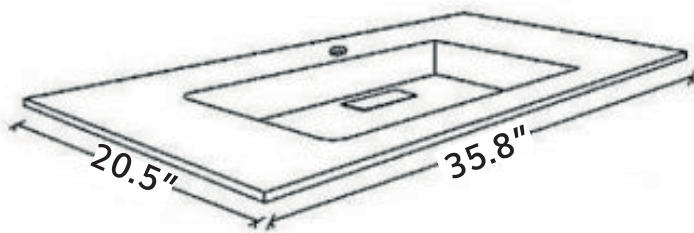

Color	Code	Description
	VIS	Visone Glass

Drawing

**Acqua Slim 1 Drawer Bathroom Vanity
with Glass Sink- Wall Mount - 36"**

Technical Information

All product dimensions are nominal.

Shower head included: No
Shower arm: No