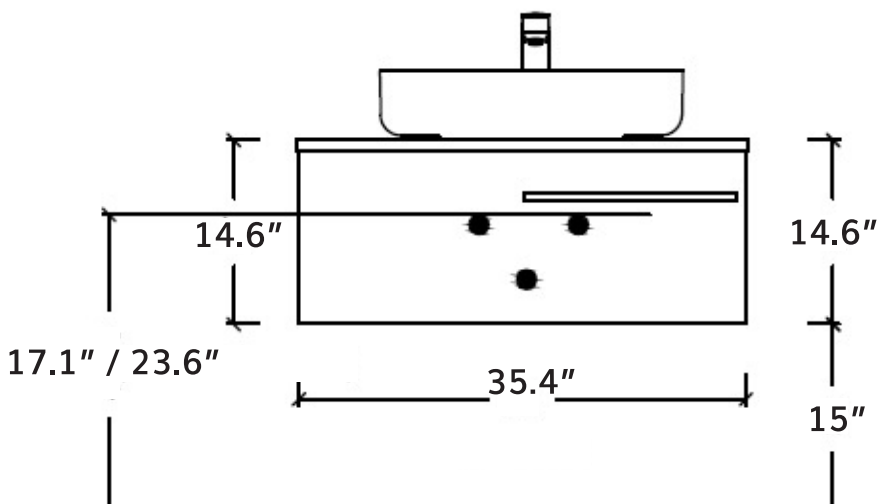

Material

- Premium material construction with metal handle ensures reliability and durability.
- ARMADI ART finishes resist corrosion and tarnishing.
- Glass/Glass.

Dimensions

- Cabinet: W: 35.4" * H: 13.7" * D: 19.7"
- Sink: W: 35.8" * D: 20.5"

Color	Code	Description
	VIS	Visone Glass

Drawing

**Acqua Slim 1 Drawer Bathroom Vanity
with Glass Sink- Wall Mount - 36"**

Technical Information

All product dimensions are nominal.

Shower head included: No
Shower arm: No