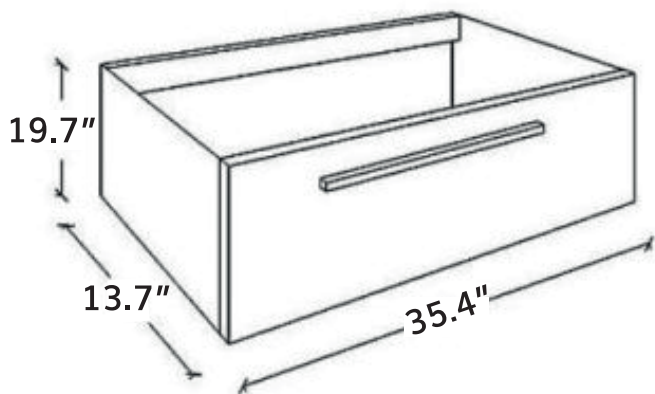

Color	Code	Description
	VIS	Visone Glass

Drawing

**Acqua Slim 1 Drawer Bathroom Vanity
with Glass Sink- Wall Mount - 36"**

Technical Information

All product dimensions are nominal.

Shower head included: No
Shower arm: No