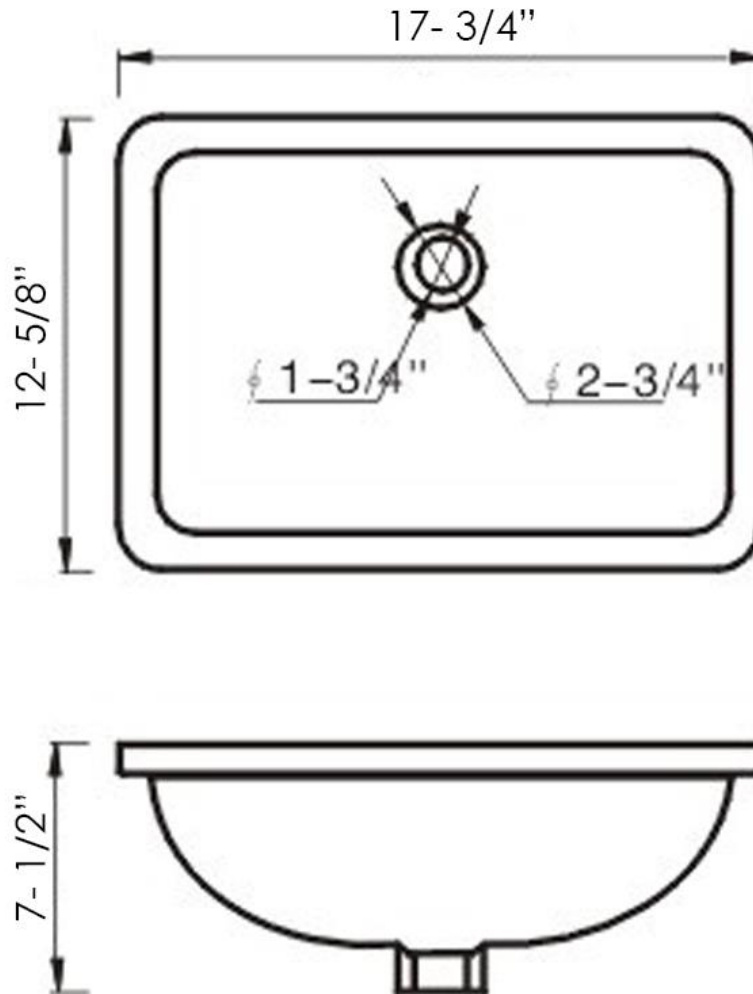

Codes/Standards

AQL.BAS.SQU.18.00.PO.WHI

Square Bathroom Sink - Under Mount - 18"

Features

- Geometric rectangular basin with vertical sides.
- Overflow drain.

Material

- Premium material construction with metal handle ensures reliability and durability.
- AQUALIFE finishes resist corrosion and tarnishing.
- Porcelain.

Dimensions

- W: 17.75" * H: 7.5" * D: 12.62"

Weight

- 22.0 Lb.

AQUALIFE Bathroom Sink

Lifetime Limited Warranty

See website for detailed warranty information.

Available Colors /Finishes

Color tiles intended for reference only.

Color	Code	Description
	WHI	White

Description

This porcelain undermount sink is made from true vitreous China which is triple glazed and triple fired to ensure your sink is durable and strong. Undermounting a bathroom sink creates a sleek look and allows for more space on your countertop. The overall dimensions are 19" x 14" x 6 1/2" and requires a 21" minimum cabinet size.

Drawing

Square Bathroom Sink - Under Mount - 18"

Technical Information

All product dimensions are nominal.

Shower head included: No

Shower arm: No

Notes

Install the product according to the installation guide.