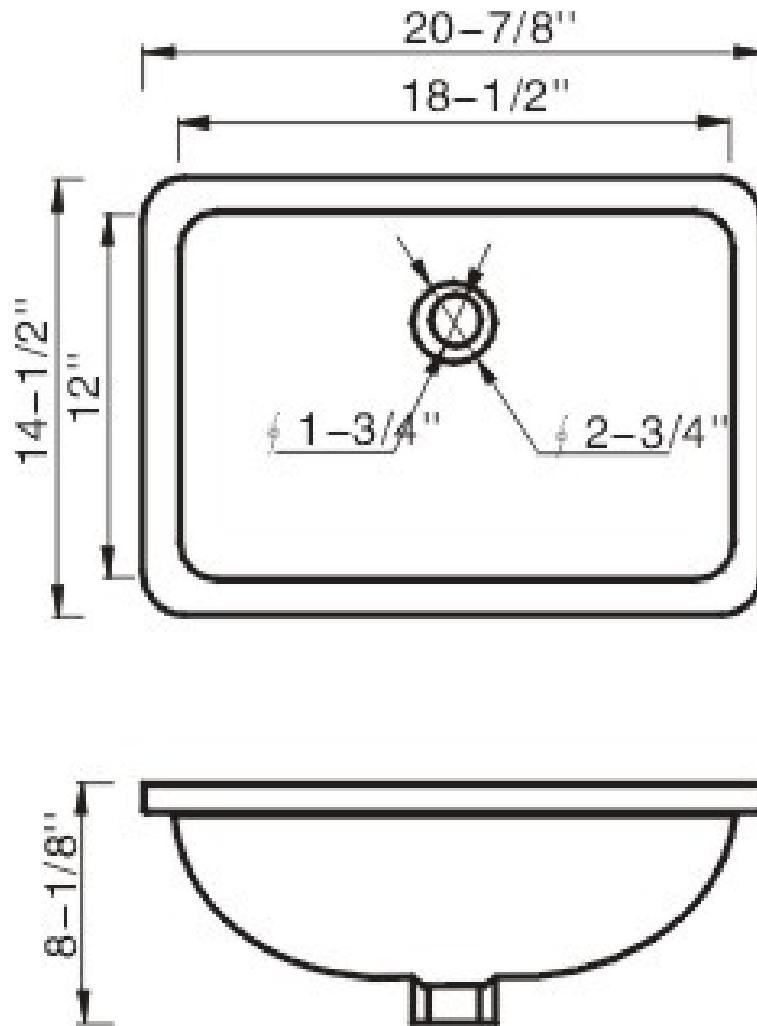

Dimensions

- W: 20.87" * H: 8.12" * D: 14.5"

Weight

- 23.7 Lb.

Square Bathroom Sink - Under Mount - 21"

AQUALIFE Bathroom Sink

Lifetime Limited Warranty

See website for detailed warranty information.

Available Colors /Finishes

Color tiles intended for reference only.

Color	Code	Description
	WHI	White

Description

This porcelain undermount sink is made from true vitreous China which is triple glazed and triple fired to ensure your sink is durable and strong. Undermounting a bathroom sink creates a sleek look and allows for more space on your countertop. The overall dimensions are 19" x 14" x 6 1/2" and requires a 21" minimum cabinet size.

Drawing

Square Bathroom Sink - Under Mount - 21"

Technical Information

All product dimensions are nominal.

Shower head included: No
Shower arm: No

Notes

Install the product according to the installation guide.