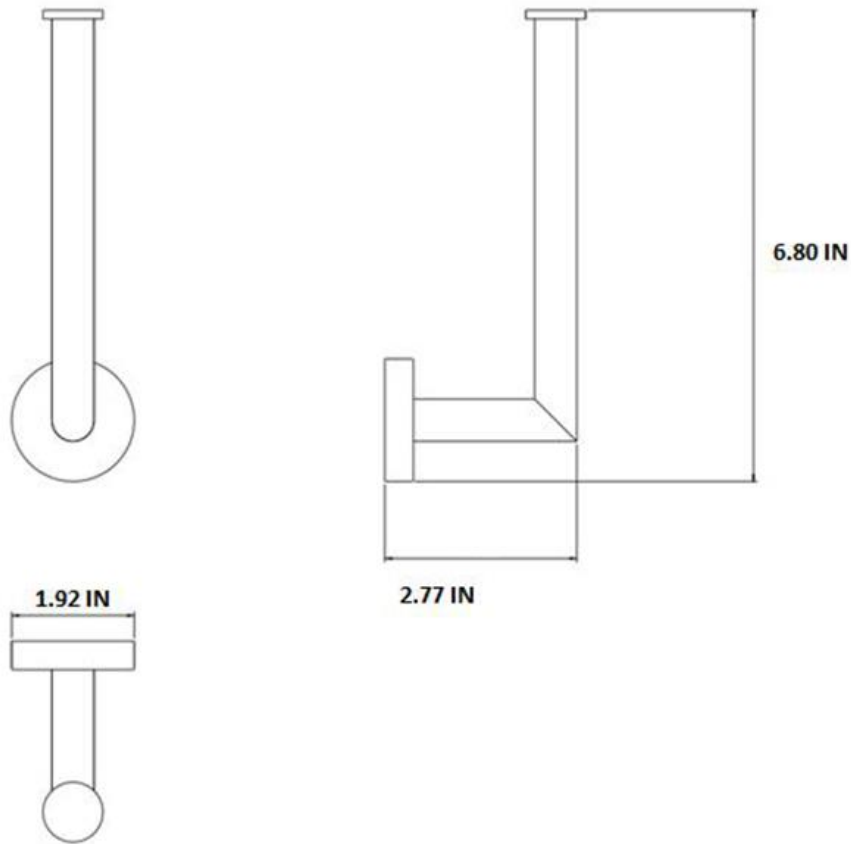

SPEC SHEET

Codes/Standards

AQC.TPH.SOH.05.00.BR.PCH

Soho Toilet Paper Holder -
Wall Mount - 5"

Features

- Suggested room fit: Bathrooms.

Material

- Premium material construction with metal handle ensures reliability and durability.
- AQUACUBIC finishes resist corrosion and tarnishing.
- Brass.

Dimensions

- W: 6.75" * H: 2" * D: 2.75" / Ø: 2"

Weight

- 0.7 Lb.

AQUACUBIC Toilet Paper Holder

Lifetime Limited Warranty

See website for detailed warranty information.

Available Colors/Finishes

Color tiles intended for reference only.

Color	Code	Description
	PCH	Polished Chrome

Description

This contemporary , circular design for a wall mounted toilet tissue holder is decorative and substantial . Brass construction . This toilet roll holder resists corrosion , works hard and features a pleasing profile for the bath , half bath or powder room . From the SOHO collection .

Drawing

Soho Toilet Paper Holder -
Wall Mount - 5"

Technical Information

All product dimensions are nominal.

Shower head included: No

Shower arm: No

Notes

Install the product according to the installation guide.