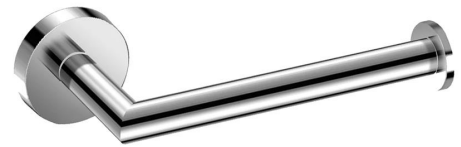

SPEC SHEET

Codes/Standards

AQC.TPH.SOH.05.00.BR.PCH

Soho Toilet Paper Holder -
Wall Mount - 5"

Features

- Suggested room fit: Bathrooms.

Material

- Premium material construction with metal handle ensures reliability and durability.
- AQUACUBIC finishes resist corrosion and tarnishing.
- Brass.

Dimensions

- W: 6.75" * H: 2" * D: 2.75" / Ø: 2"

Weight

- 0.7 Lb.

AQUACUBIC Toilet Paper Holder

Lifetime Limited Warranty

See website for detailed warranty information.

Available Colors/Finishes

Color tiles intended for reference only.

Color	Code	Description
	PCH	Polished Chrome

Description

This contemporary , circular design for a wall mounted toilet tissue holder is decorative and substantial . Brass construction . This toilet roll holder resists corrosion , works hard and features a pleasing profile for the bath , half bath or powder room . From the SOHO collection .