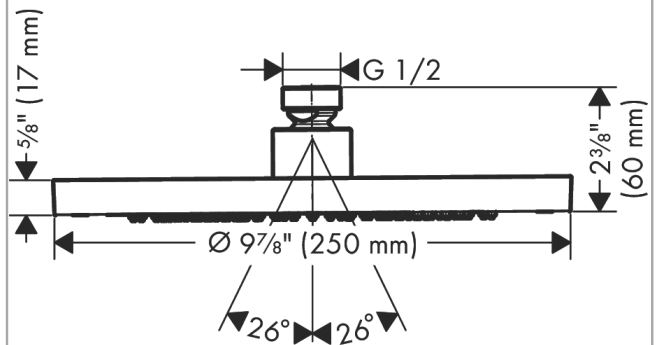

AXOR ShowerSolutions
Showerhead 245 1-Jet 2.5 GPM
 Product Finish: **chrome** Part no. : **35384001**

Features

- Shower head size: 245 mm
- Spray modes: Rain
- Flow: 2.5 GPM (9.5 L/Min)
- Spray face removable for cleaning

Item details

List Price \$ 850.00

Technology

Compliance

Product image

Scale drawing

AXOR ShowerSolutions
Showerhead 245 1-Jet 2.5 GPM
Product Finish: **chrome** Part no. : **35384001**

Exploded drawing

Year of production: >07/22

AXOR ShowerSolutions
Showerhead 245 1-Jet 2.5 GPM
Product Finish: **chrome** Part no. : **35384001**

Spare parts list

Year of production: >07/22

Pos.		Part no.	Price	PU
1	filter packing	94246000	-	1
2	lock washer	98942000	-	1