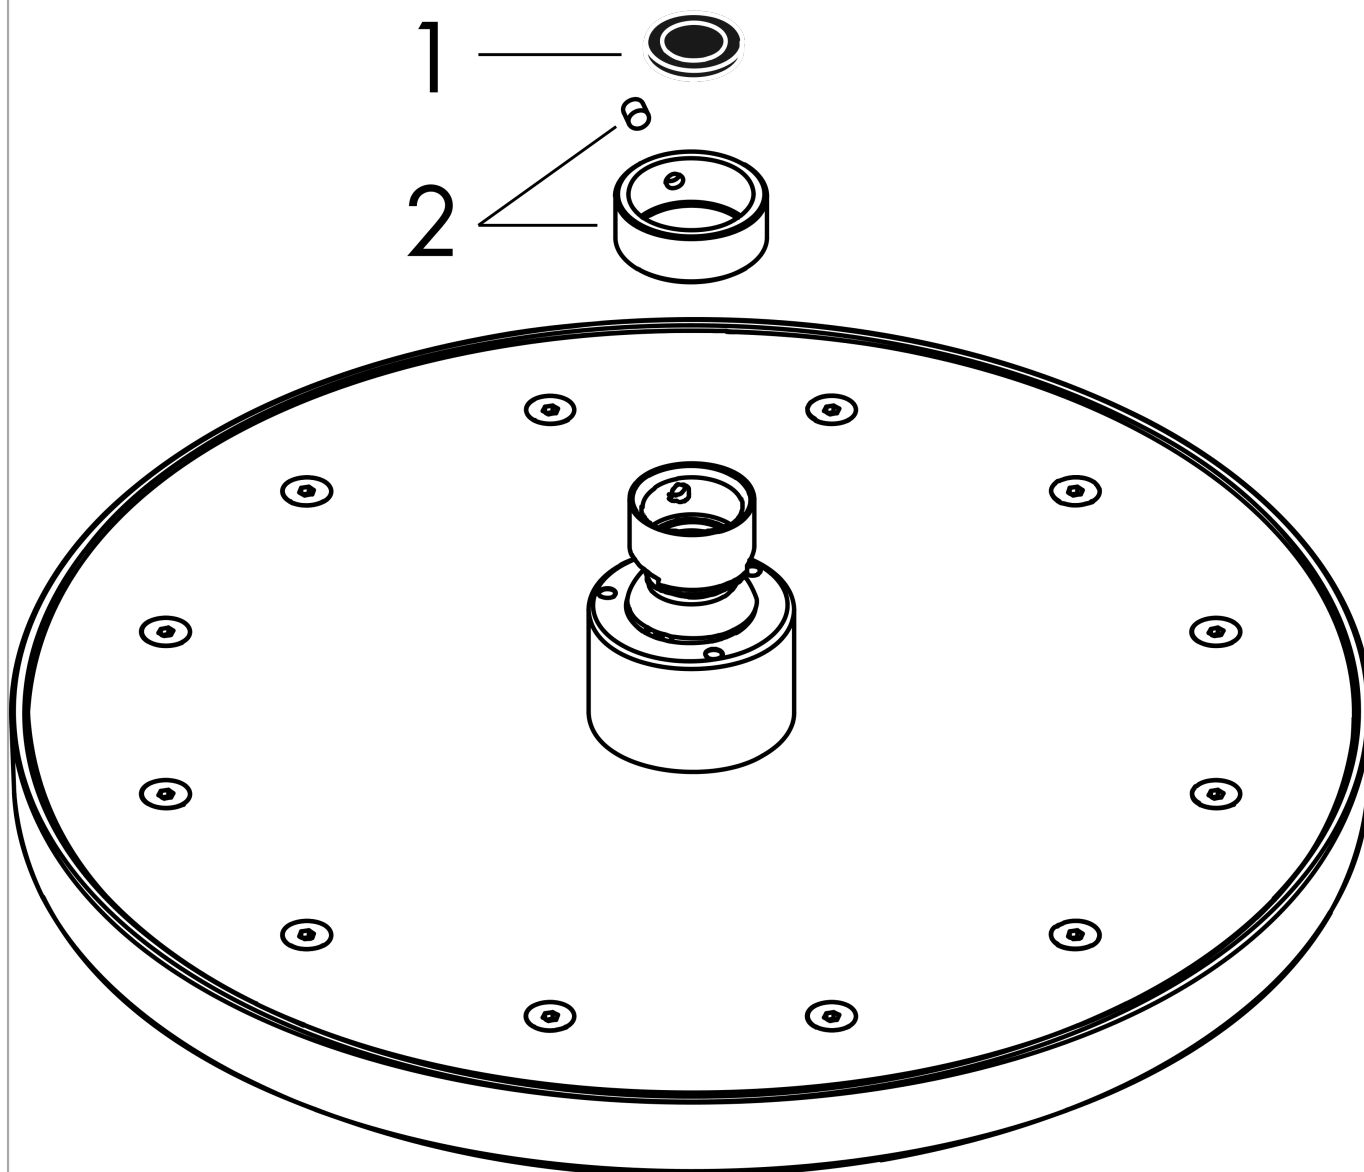

AXOR ShowerSolutions
Showerhead 245 1-Jet 2.5 GPM
 Product Finish: **chrome** Part no. : **35384001**

Features

- Shower head size: 245 mm
- Spray modes: Rain
- Flow: 2.5 GPM (9.5 L/Min)
- Spray face removable for cleaning

Item details

List Price \$ 850.00

Technology

Compliance

Product image

Scale drawing

AXOR ShowerSolutions
Showerhead 245 1-Jet 2.5 GPM
Product Finish: **chrome** Part no. : **35384001**

Exploded drawing

Year of production: >07/22

AXOR ShowerSolutions
Showerhead 245 1-Jet 2.5 GPM
Product Finish: **chrome** Part no. : **35384001**

Spare parts list

Year of production: >07/22

Pos.		Part no.	Price	PU
1	filter packing	94246000	-	1
2	lock washer	98942000	-	1