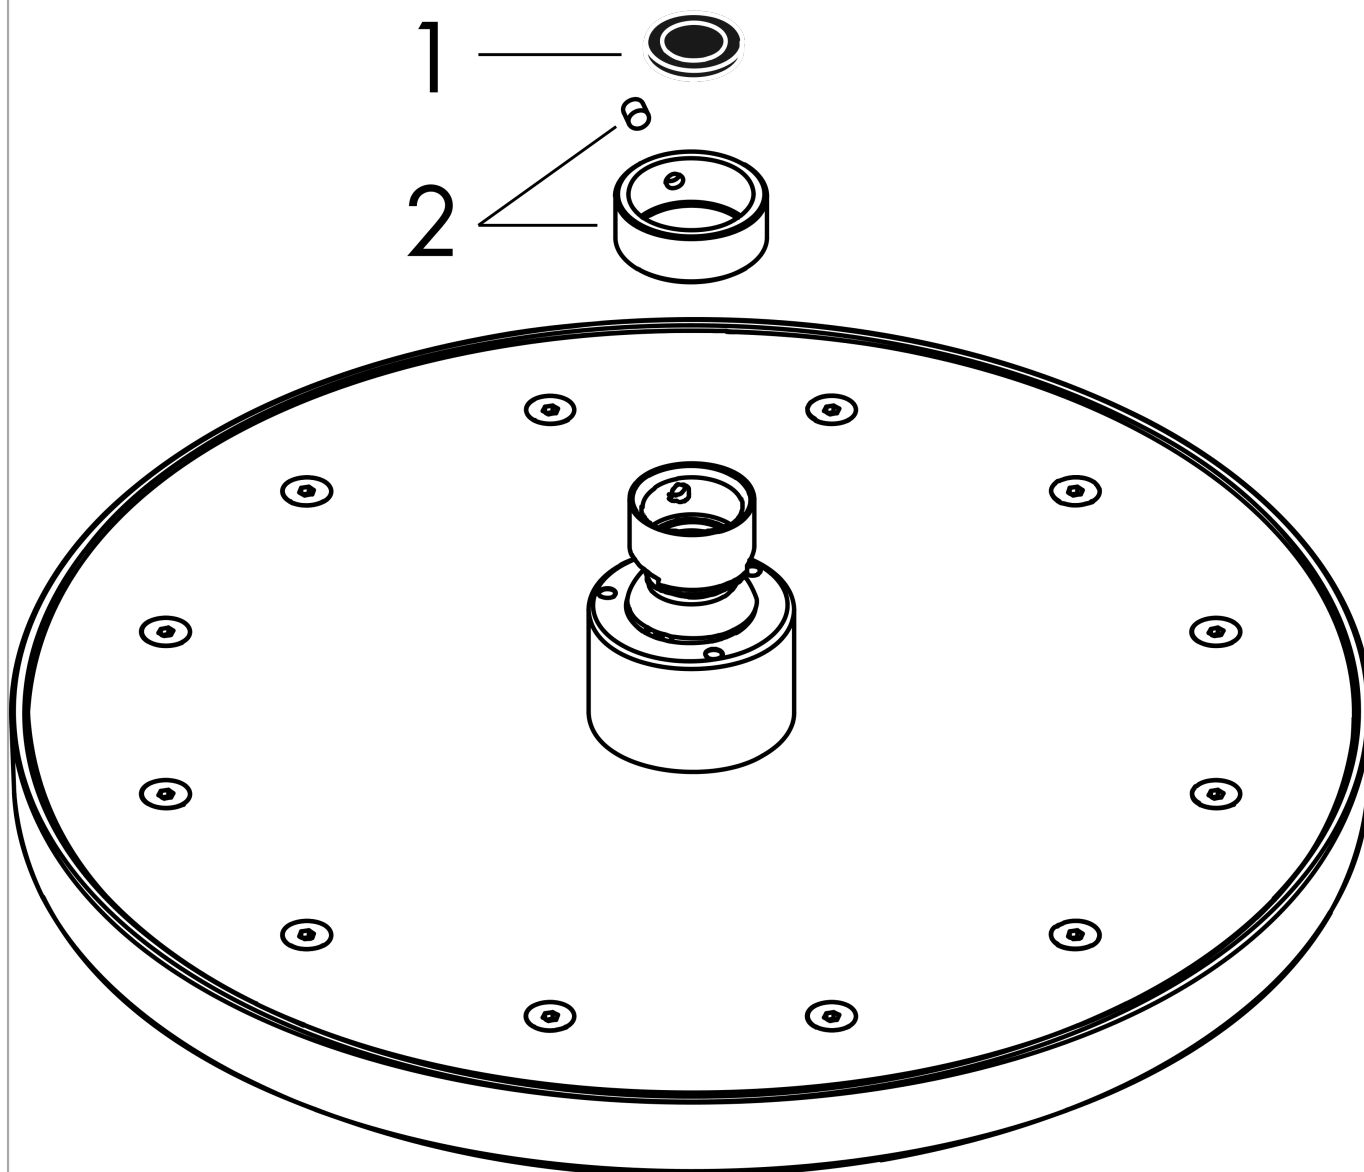

### Features

- Shower head size: 245 mm
- Spray modes: Rain
- Flow: 2.5 GPM (9.5 L/Min)
- Spray face removable for cleaning

### Scale drawing

**AXOR ShowerSolutions**  
**Showerhead 245 1-Jet 2.5 GPM**  
Product Finish: **matte black** Part no. : **35384671**

## Exploded drawing

Year of production: >07/22

**AXOR ShowerSolutions**  
**Showerhead 245 1-Jet 2.5 GPM**  
Product Finish: **matte black** Part no. : **35384671**