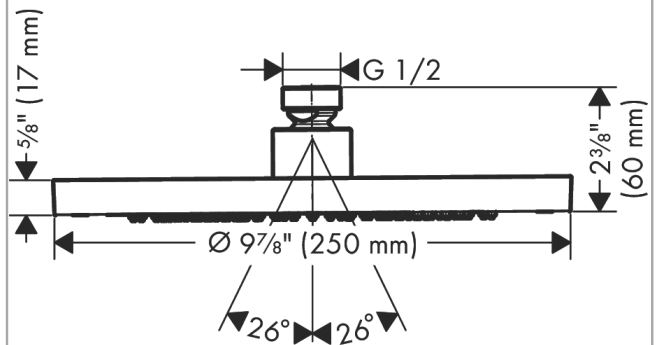

Scale drawing