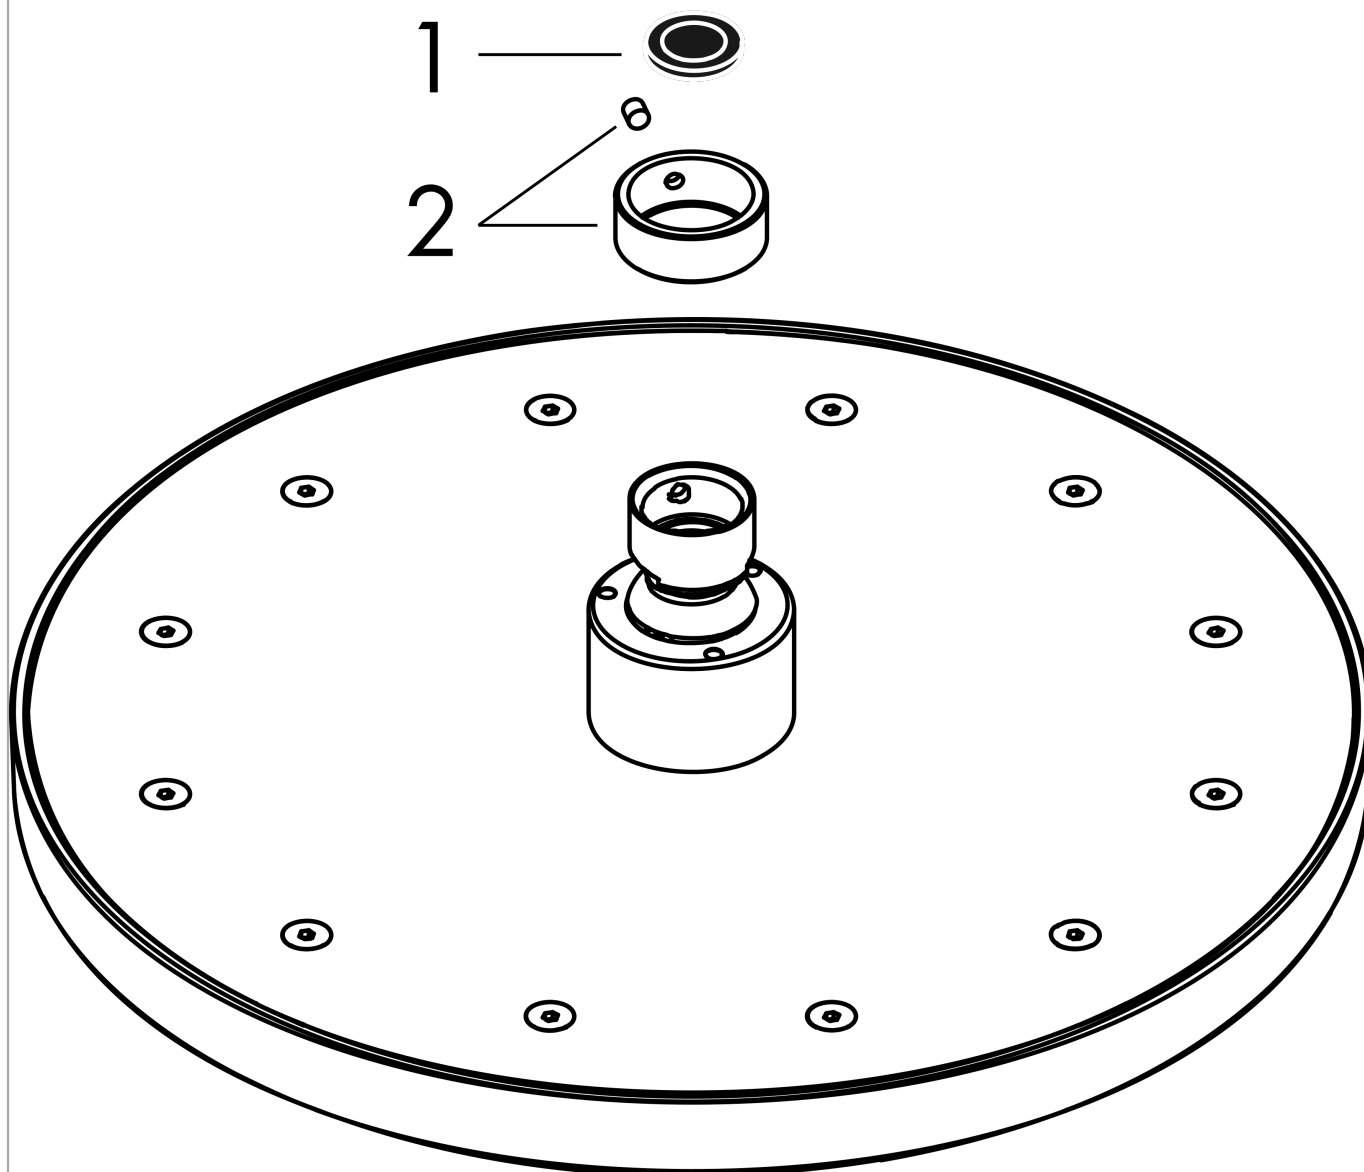

AXOR ShowerSolutions
Showerhead 245 1-Jet 2.5 GPM

Product Finish: **brushed nickel** Part no. : **35384821**

Features

- Shower head size: 245 mm
- Spray modes: Rain
- Flow: 2.5 GPM (9.5 L/Min)
- Spray face removable for cleaning

Item details

List Price \$ 1,122.00

Technology

Compliance

Product image

Scale drawing

AXOR ShowerSolutions
Showerhead 245 1-Jet 2.5 GPM
Product Finish: **brushed nickel** Part no. : **35384821**

Exploded drawing

Year of production: >07/22

AXOR ShowerSolutions
Showerhead 245 1-Jet 2.5 GPM
Product Finish: **brushed nickel** Part no. : **35384821**

Spare parts list

Year of production: >07/22

Pos.		Part no.	Price	PU
1	filter packing	94246000	-	1
2	lock washer	98942000	-	1