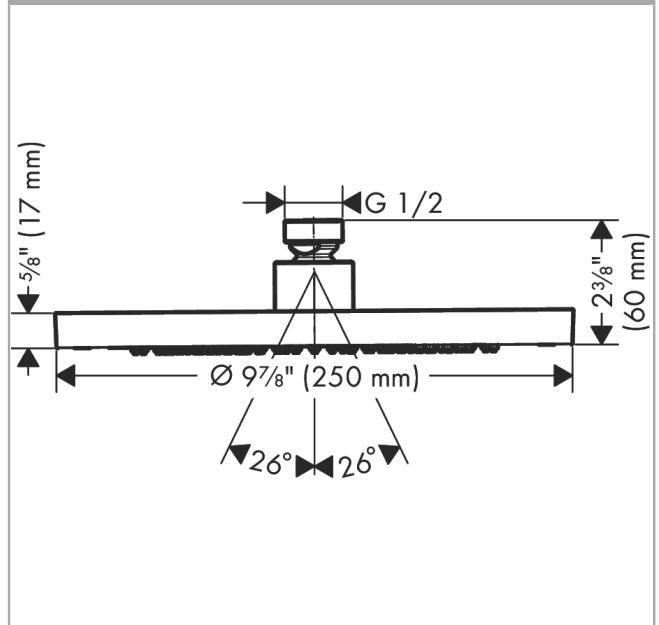

AXOR ShowerSolutions
Showerhead 245 1-Jet 2.5 GPM

Product Finish: **brushed nickel** Part no. : **35384821**

Features

- Shower head size: 245 mm
- Spray modes: Rain
- Flow: 2.5 GPM (9.5 L/Min)
- Spray face removable for cleaning

Item details

List Price \$ 1,122.00

Technology

Compliance

Product image

Scale drawing

AXOR ShowerSolutions
Showerhead 245 1-Jet 2.5 GPM
Product Finish: **brushed nickel** Part no. : **35384821**

Exploded drawing

Year of production: >07/22

AXOR ShowerSolutions
Showerhead 245 1-Jet 2.5 GPM
Product Finish: **brushed nickel** Part no. : **35384821**

Spare parts list

Year of production: >07/22

Pos.		Part no.	Price	PU
1	filter packing	94246000	-	1
2	lock washer	98942000	-	1