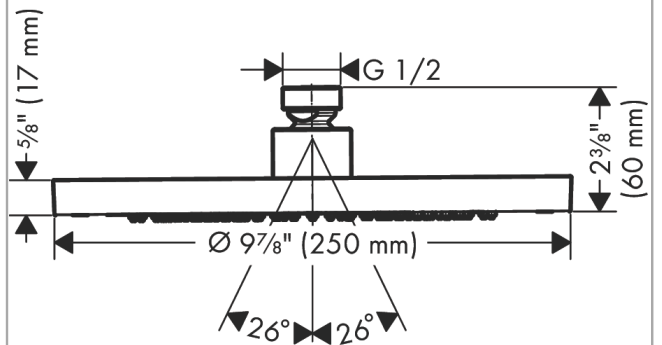

AXOR ShowerSolutions

Showerhead 245 1-Jet 2.5 GPM

Product Finish: **brushed black chrome**

Part no. : **35384341**

Features

- Shower head size: 245 mm
- Spray modes: Rain
- Flow: 2.5 GPM (9.5 L/Min)
- Spray face removable for cleaning

Item details

List Price

\$ 1,122.00

Technology

Compliance

Product image

Scale drawing

AXOR ShowerSolutions
Showerhead 245 1-Jet 2.5 GPM
Product Finish: **brushed black chrome** Part no. : **35384341**

Exploded drawing

Year of production: >07/22

AXOR ShowerSolutions**Showerhead 245 1-Jet 2.5 GPM**Product Finish: **brushed black chrome** Part no. : **35384341****Spare parts list**

Year of production: >07/22