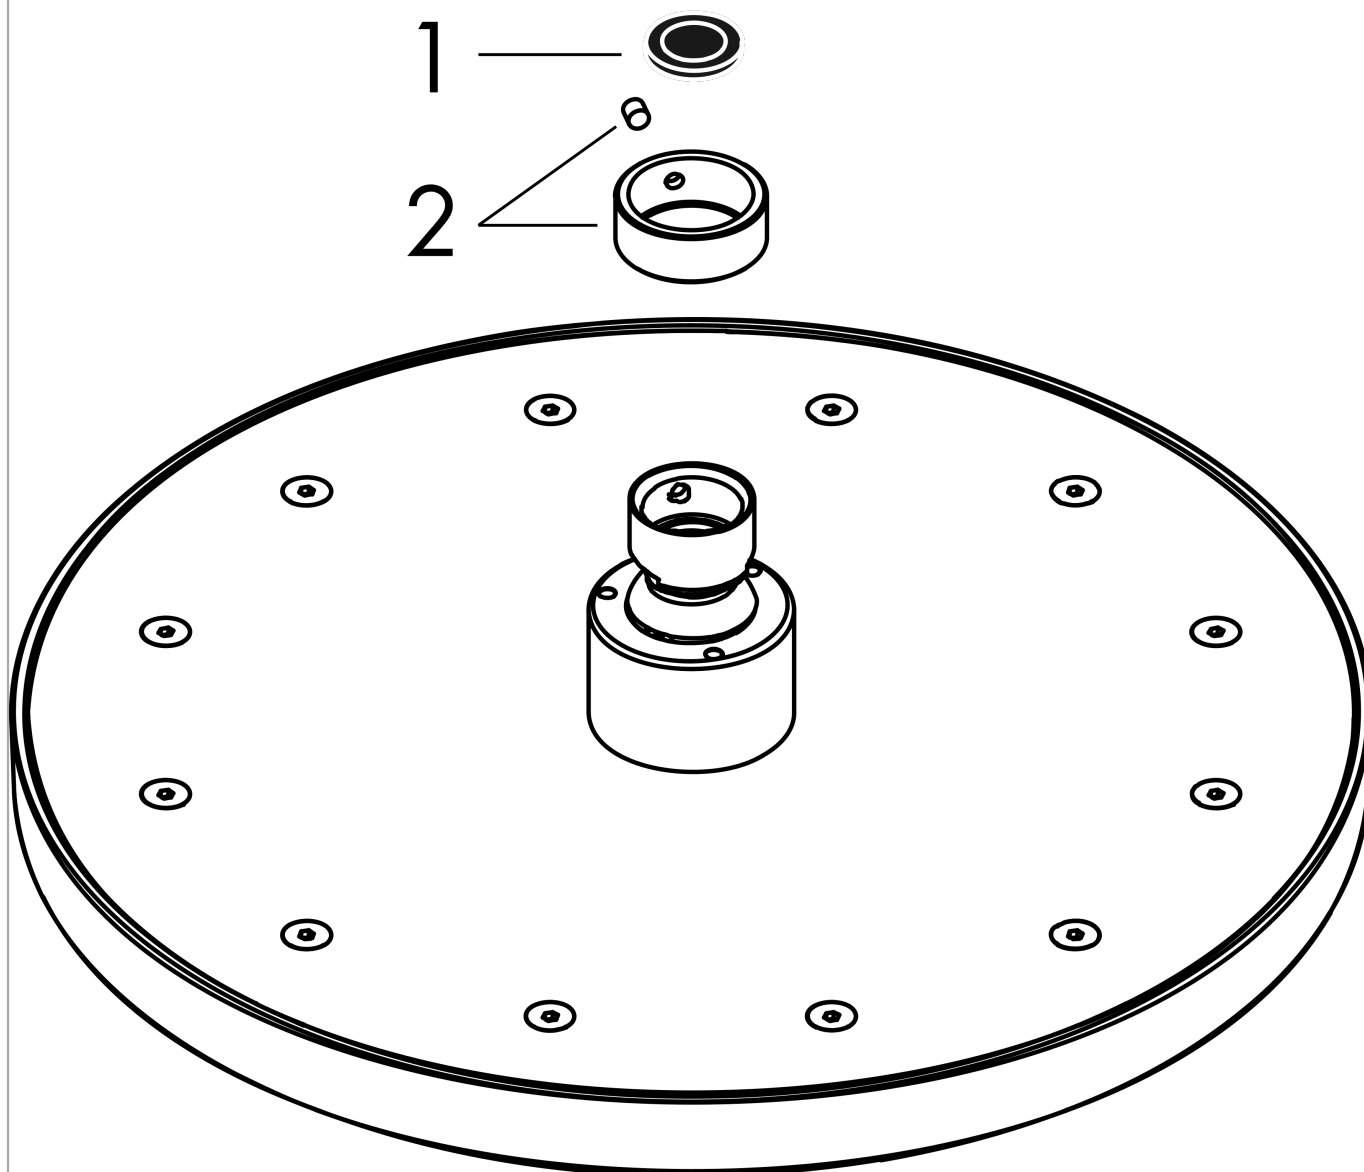

AXOR ShowerSolutions

Showerhead 245 1-Jet 2.5 GPM

Product Finish: **brushed black chrome**

Part no. : **35384341**

Features

- Shower head size: 245 mm
- Spray modes: Rain
- Flow: 2.5 GPM (9.5 L/Min)
- Spray face removable for cleaning

Item details

List Price

\$ 1,122.00

Technology

Compliance

Product image

Scale drawing

AXOR ShowerSolutions
Showerhead 245 1-Jet 2.5 GPM
Product Finish: **brushed black chrome** Part no. : **35384341**

Exploded drawing

Year of production: >07/22

AXOR ShowerSolutions**Showerhead 245 1-Jet 2.5 GPM**Product Finish: **brushed black chrome** Part no. : **35384341****Spare parts list**

Year of production: >07/22