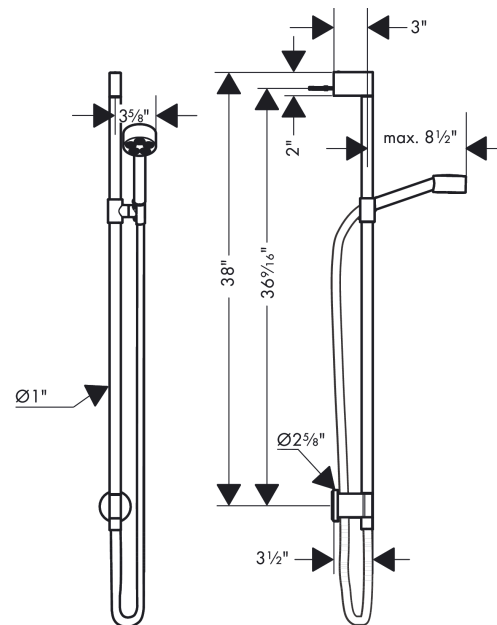

AXOR One
Wallbar Set 75 1-Jet with Wall Outlet, 2.5 GPM
 Product Finish: **chrome** Part no. : **48791001**

Features

- Consists of: Handshower, Wallbar, Handshower hose, Slider, wall connector
- Spray modes: PowderRain
- Flow: 2.5 GPM (9.5 L/Min)
- Pivot connector prevents hose from tangling
- Wall mounted: Fastens with screws
- Stand pipe: 38 Inch
- Shower bar diameter: 25 mm
- Profile stand pipe: round

Item details

List Price \$ 578.00

Technology

Compliance

Product image

Scale drawing

AXOR One
Wallbar Set 75 1-Jet with Wall Outlet, 2.5 GPM
Product Finish: **chrome** Part no. : **48791001**

Exploded drawing

Year of production: >08/21

AXOR One
Wallbar Set 75 1-Jet with Wall Outlet, 2.5 GPM
 Product Finish: **chrome** Part no. : **48791001**

Spare parts list

Year of production: >08/21

Pos.		Part no.	Price	PU
1	cover	94527000	-	1
2	screw	97795000	-	1
3	mounting set	96179000	-	1
4	support cpl.	96486000	-	1
5	tile-matching-disk 7 mm	96397000	-	1
6	O-Ring 13x3	98184000	-	1
7	support cpl.	94358000	-	1
8	hollow set screw M5x8	92851000	-	1
9	escutcheon	94359000	-	1
10	O-ring 13x2	98128000	-	1
11	handshower	48651000	-	1
12	filter	92672000	-	1
13	shower hose 1,60 m	28626000	-	1
14	seal	98058000	-	1
15	support, assy	95480000	-	1
16	sleeve	94361000	-	1
17	set of non return valves DW 15	94074000	-	1
18	connecting thread	95392000	-	1
19	O-ring 14x2	98129000	-	1
20	O-ring 17x2	98199000	-	1