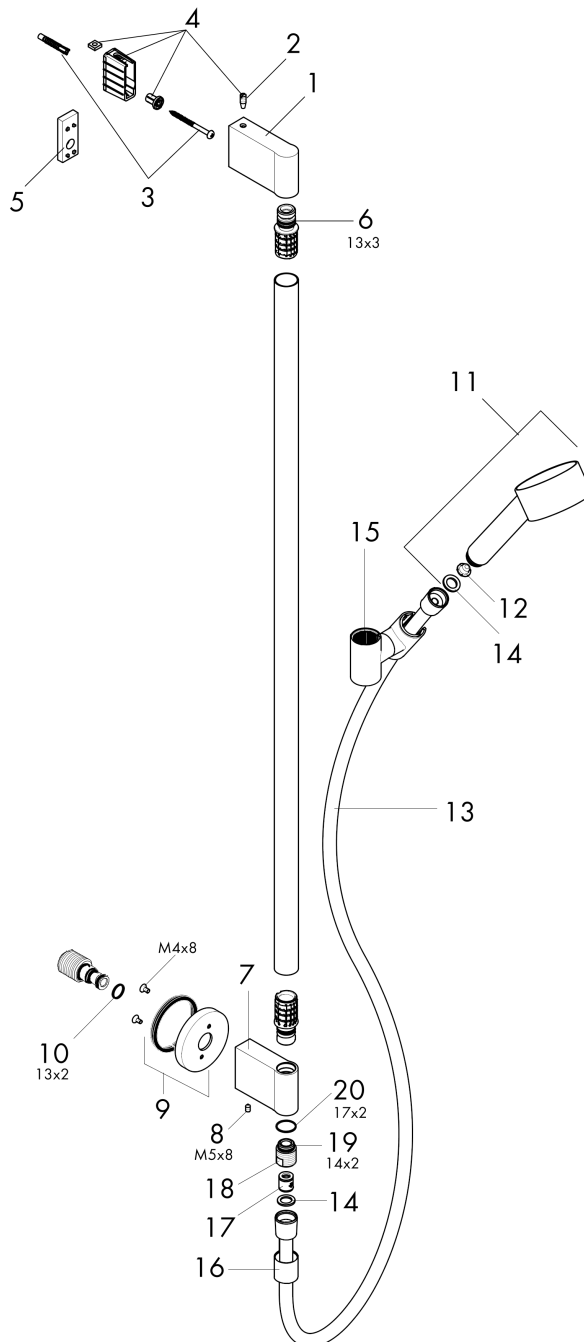

AXOR One
Wallbar Set 75 1-Jet with Wall Outlet, 2.5 GPM
 Product Finish: **chrome** Part no. : **48791001**

Features

- Consists of: Handshower, Wallbar, Handshower hose, Slider, wall connector
- Spray modes: PowderRain
- Flow: 2.5 GPM (9.5 L/Min)
- Pivot connector prevents hose from tangling
- Wall mounted: Fastens with screws
- Stand pipe: 38 Inch
- Shower bar diameter: 25 mm
- Profile stand pipe: round

Item details

List Price \$ 578.00

Technology

Compliance

Product image

Scale drawing

AXOR One
Wallbar Set 75 1-Jet with Wall Outlet, 2.5 GPM
Product Finish: **chrome** Part no. : **48791001**

Exploded drawing

Year of production: >08/21

AXOR One
Wallbar Set 75 1-Jet with Wall Outlet, 2.5 GPM
 Product Finish: **chrome** Part no. : **48791001**

Spare parts list

Year of production: >08/21

Pos.		Part no.	Price	PU
1	cover	94527000	-	1
2	screw	97795000	-	1
3	mounting set	96179000	-	1
4	support cpl.	96486000	-	1
5	tile-matching-disk 7 mm	96397000	-	1
6	O-Ring 13x3	98184000	-	1
7	support cpl.	94358000	-	1
8	hollow set screw M5x8	92851000	-	1
9	escutcheon	94359000	-	1
10	O-ring 13x2	98128000	-	1
11	handshower	48651000	-	1
12	filter	92672000	-	1
13	shower hose 1,60 m	28626000	-	1
14	seal	98058000	-	1
15	support, assy	95480000	-	1
16	sleeve	94361000	-	1
17	set of non return valves DW 15	94074000	-	1
18	connecting thread	95392000	-	1
19	O-ring 14x2	98129000	-	1
20	O-ring 17x2	98199000	-	1