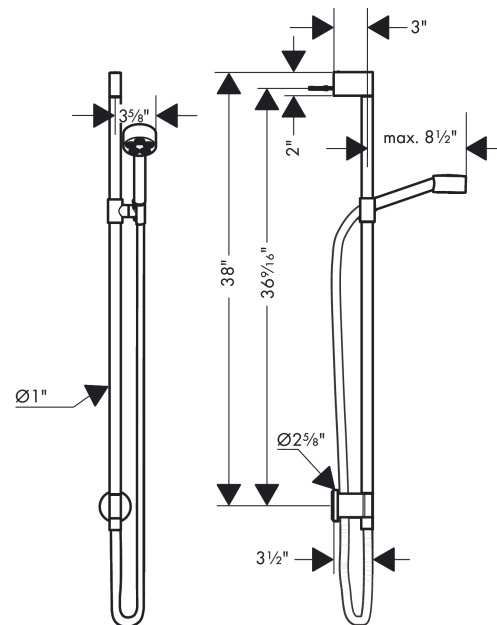

AXOR One
Wallbar Set 75 1-Jet with Wall Outlet, 2.5 GPM
Product Finish: **matte black** Part no. : **48791671**

Features

- Consists of: Handshower, Wallbar, Handshower hose, Slider, wall connector
- Spray modes: PowderRain
- Flow: 2.5 GPM (9.5 L/Min)
- Pivot connector prevents hose from tangling
- Wall mounted: Fastens with screws
- Stand pipe: 38 Inch
- Shower bar diameter: 25 mm
- Profile stand pipe: round

Item details

List Price $ 762.00

Technology

Compliance

Product image

Scale drawing