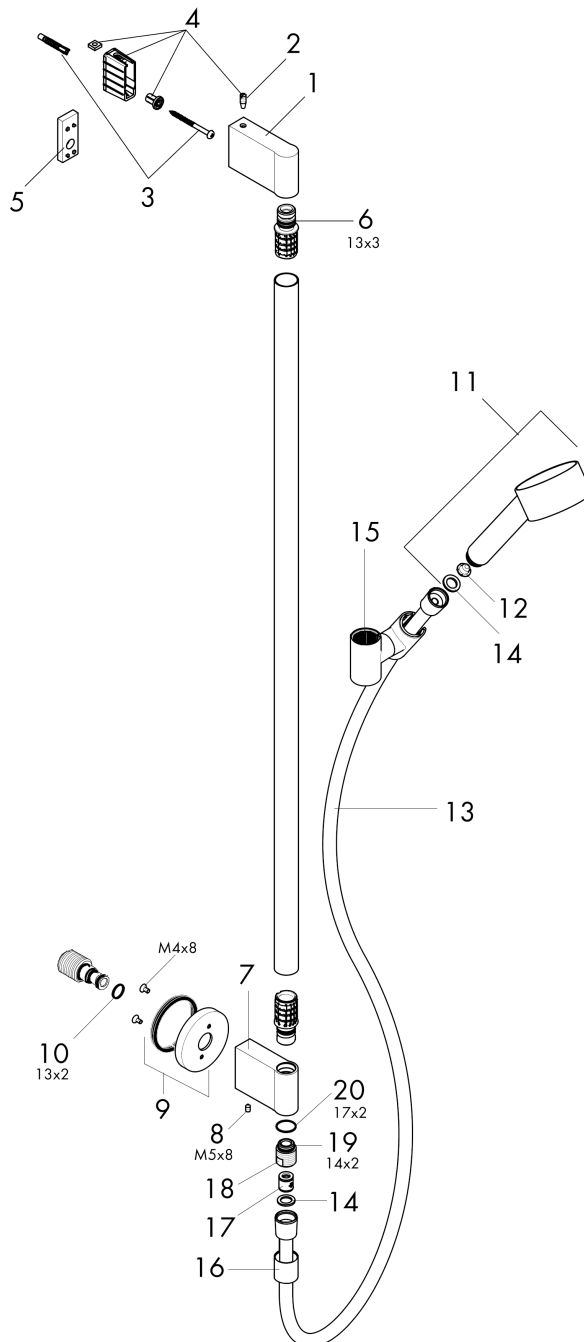

### Features

- Consists of: Handshower, Wallbar, Handshower hose, Slider, wall connector
- Spray modes: PowderRain
- Flow: 2.5 GPM (9.5 L/Min)
- Pivot connector prevents hose from tangling
- Wall mounted: Fastens with screws
- Stand pipe: 38 Inch
- Shower bar diameter: 25 mm
- Profile stand pipe: round

### Scale drawing

**AXOR One**  
**Wallbar Set 75 1-Jet with Wall Outlet, 2.5 GPM**  
Product Finish: **matte black** Part no. : **48791671**

## Exploded drawing

Year of production: >08/21

**AXOR One**  
**Wallbar Set 75 1-Jet with Wall Outlet, 2.5 GPM**  
 Product Finish: **matte black**    Part no. : **48791671**

## Spare parts list

Year of production: >08/21

Pos.		Part no.	Price	PU
1	cover	94527670	-	1
2	screw	97795000	-	1
3	mounting set	96179000	-	1
4	support cpl.	96486000	-	1
5	tile-matching-disk 7 mm	96397670	-	1
6	O-Ring 13x3	98184000	-	1
7	support cpl.	94358670	-	1
8	hollow set screw M5x8	92851000	-	1
9	escutcheon	94359670	-	1
10	O-ring 13x2	98128000	-	1
11	handshower	48651670	-	1
12	filter	92672000	-	1
13	shower hose 1,60 m	28626670	-	1
14	seal	98058000	-	1
15	support, assy	95480670	-	1
16	sleeve	94361670	-	1
17	set of non return valves DW 15	94074000	-	1
18	connecting thread	95392000	-	1
19	O-ring 14x2	98129000	-	1
20	O-ring 17x2	98199000	-	1