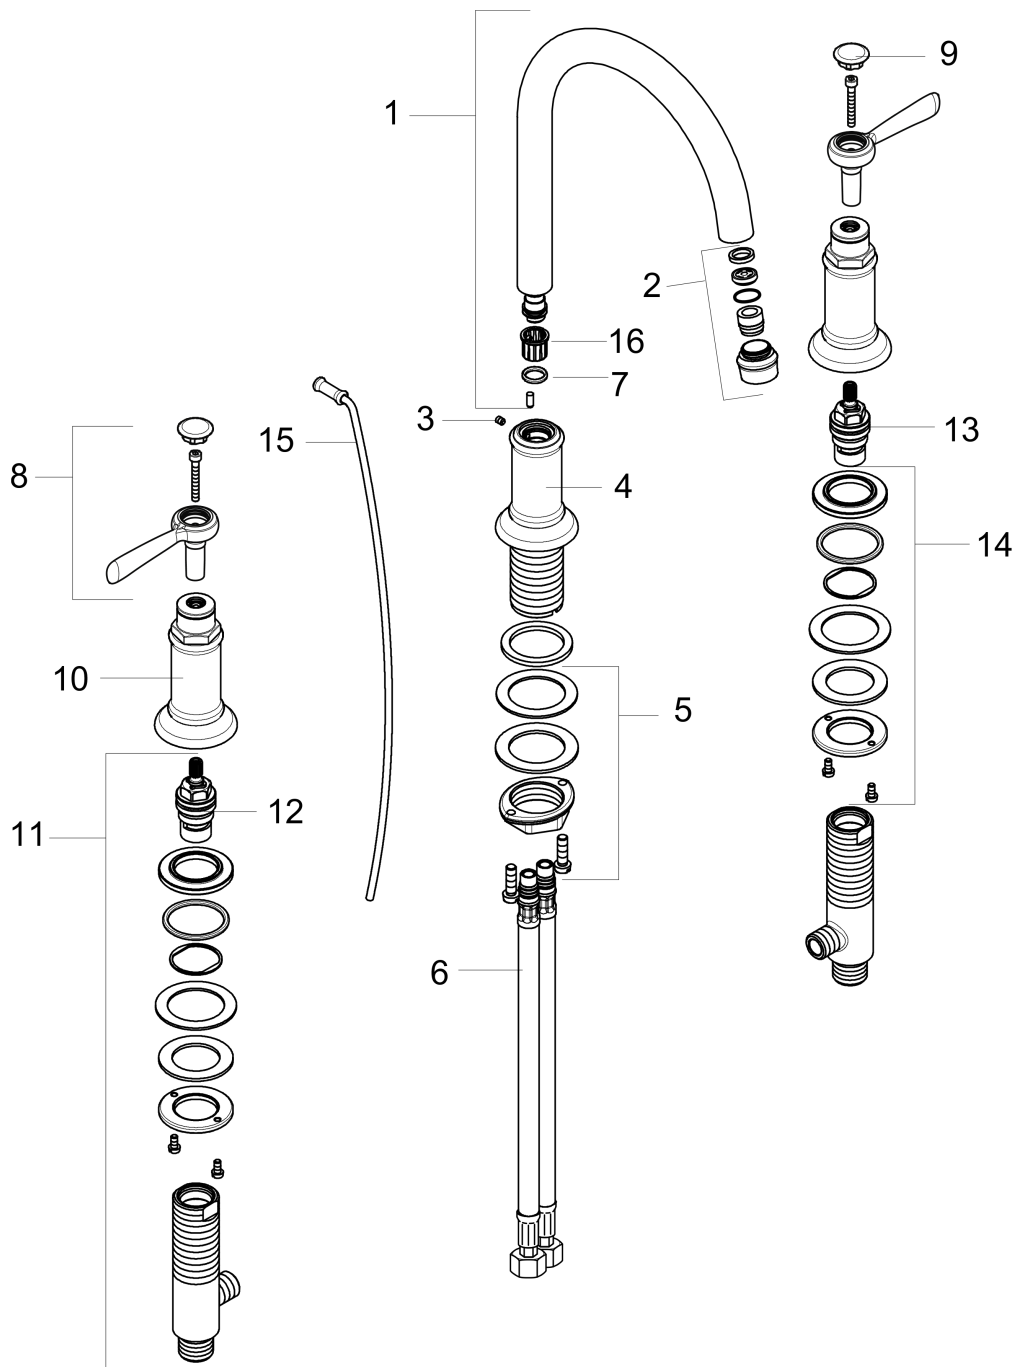

AXOR Montreux
Widespread Faucet 180 with Lever Handles and Pop-Up Drain, 1.2 GPM
 Product Finish: **brushed nickel** Part no. : **16514821**

Features

- Handle variant: Lever
- Swivel range 120°
- Spray modes: Laminar spray
- Flow: 1.2 GPM (4.5 L/Min)
- Ceramic valves hot/cold 90°
- Includes pop-up drain

Item details

List Price \$ 1,873.00

Technology

Compliance / Sustainability

Product image

Scale drawing

AXOR Montreux
Widespread Faucet 180 with Lever Handles and Pop-Up Drain, 1.2 GPM
 Product Finish: **brushed nickel** Part no. : **16514821**

Exploded drawing

Year of production: >07/16

AXOR Montreux
Widespread Faucet 180 with Lever Handles and Pop-Up Drain, 1.2 GPM
 Product Finish: **brushed nickel** Part no. : **16514821**

Spare parts list

Year of production: >07/16

Pos.		Part no.	Price	PU
1	spout cpl.	97990820	-	1
2	aerator M18x1 (4,5 l/min)	93062820	-	1
3	hollow set screw M4x5	98731000	-	1
4	escutcheon for spout	97989820	-	1
5	fixing set (Ø 32)	13961000	-	1
6	connection hose 18½" M8x0,75 3/8"	96321001	-	1
7	O-ring 11x2	98127000	-	1
8	handle	16691820	-	1
9	set of screw covers, cold / hot water / neutral	97987000	-	1
10	escutcheon for handle	97988820	-	1
11	valve	88503000	-	1
12	shut off unit left closing	94008000	-	1
13	shut off unit right closing	94009000	-	1
14	fixing set for shut off unit	88511000	-	1
15	pull rod	98730820	-	1
16	lever collar	92849000	-	1
a	pop up waste	88509820	-	1