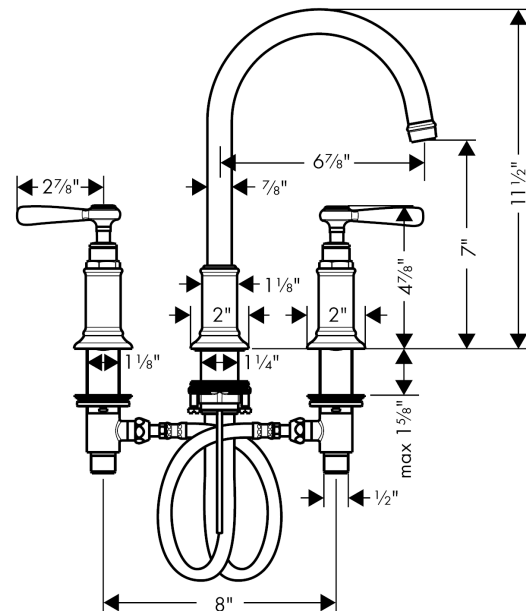

AXOR Montreux
Widespread Faucet 180 with Lever Handles and Pop-Up Drain, 1.2 GPM
 Product Finish: **brushed nickel** Part no. : **16514821**

Features

- Handle variant: Lever
- Swivel range 120°
- Spray modes: Laminar spray
- Flow: 1.2 GPM (4.5 L/Min)
- Ceramic valves hot/cold 90°
- Includes pop-up drain

Item details

List Price \$ 1,873.00

Technology

Compliance / Sustainability

Product image

Scale drawing

AXOR Montreux
Widespread Faucet 180 with Lever Handles and Pop-Up Drain, 1.2 GPM
 Product Finish: **brushed nickel** Part no. : **16514821**

Exploded drawing

Year of production: >07/16

AXOR Montreux
Widespread Faucet 180 with Lever Handles and Pop-Up Drain, 1.2 GPM
 Product Finish: **brushed nickel** Part no. : **16514821**

Spare parts list

Year of production: >07/16

Pos.		Part no.	Price	PU
1	spout cpl.	97990820	-	1
2	aerator M18x1 (4,5 l/min)	93062820	-	1
3	hollow set screw M4x5	98731000	-	1
4	escutcheon for spout	97989820	-	1
5	fixing set (Ø 32)	13961000	-	1
6	connection hose 18½" M8x0,75 3/8"	96321001	-	1
7	O-ring 11x2	98127000	-	1
8	handle	16691820	-	1
9	set of screw covers, cold / hot water / neutral	97987000	-	1
10	escutcheon for handle	97988820	-	1
11	valve	88503000	-	1
12	shut off unit left closing	94008000	-	1
13	shut off unit right closing	94009000	-	1
14	fixing set for shut off unit	88511000	-	1
15	pull rod	98730820	-	1
16	lever collar	92849000	-	1
a	pop up waste	88509820	-	1