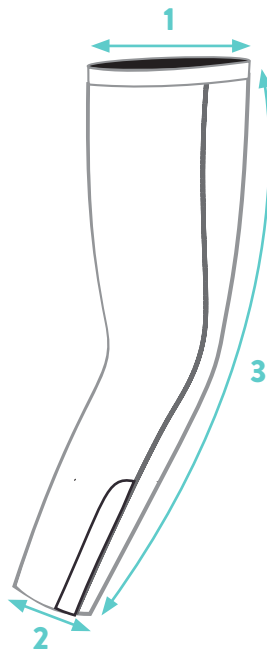

WOMEN'S BIB SHORTS (CM)								
MEASUREMENT		XS	S	M	L	XL	XXL	XXXL
1	LATERAL LENGTH WITHOUT BIB	41.5	43.5	45.5	47.5	49.5	51.5	53.5
2	1/2 THIGH	20.5	21.7	23	24.2	25.5	26.7	28
3	INSEAM	21.5	22.5	23.5	24.5	25.5	26.5	27.5
4	1/2 LEG OPENING	16.9	17.7	18.5	19.3	20.1	20.9	21.7
5+6	FRONT RISE TO BACK RISE	61.5	64	66.5	69	71.5	74	76.5
7	MESH HEIGHT FROM WAIST	25	25	25	25	25	25	25

MEN'S BIB SHORTS (CM)								
MEASUREMENT		XS	S	M	L	XL	XXL	XXXL
1	LATERAL LENGTH WITHOUT BIB	46.5	48	49.5	51	52.5	54	55.5
2	LENGTH STEP	24	25	26	27	28	29	30
3	1/2 LEG OPENING RELAXED	17	18	19	20	21	22	23
4	1/2 TIGHT	22.3	23.5	24.8	26	27.3	28.5	29.8
5	WAIST TO PAD DISTANCE	3.6	4.4	5.2	6	6.8	7.6	8.4
6	1/2 BUST	32.2	33.8	35.4	37	38.6	40.2	41.8

BASELAYER (CM)								
MEASUREMENT		XS	S	M	L	XL	XXL	XXXL
1	1/2 CHEST		33	35	37	39	41	
2	CENTRE FRONT LENGTH		53	55	57	59	61	
3	1/2 SLEEVE WIDTH		21	22	23	24	25	
4	1/2 COLLAR		20	21	22	23	24	
5	COLLAR HEIGHT		1.5	1.5	1.5	1.5	1.5	
6	HEM WIDTH		67	69	71	73	75	
7	CENTRE BACK LENGTH		33	35	37	39	41	

ARM WARMERS (CM)								
MEASUREMENT		XS	S	M	L	XL	XXL	XXXL
1	WIDTH AT TOP	11.5	12	12.5	13	13.5	14	14.5
2	WIDTH AT BOTTOM	8.5	9	9.5	10	10.5	11	11.5
3	LENGTH	39	40.5	42	43.5	45	46.5	48

SOCKS					
SIZE	EU	UK WOMEN	UK MEN	US WOMEN	US MEN
SMALL	36-39	3-6	-	5-8	4-7
MEDIUM	40-43	6-9	6-9	8-11	7-10
LARGE	44-47	-	9-12	-	10-13