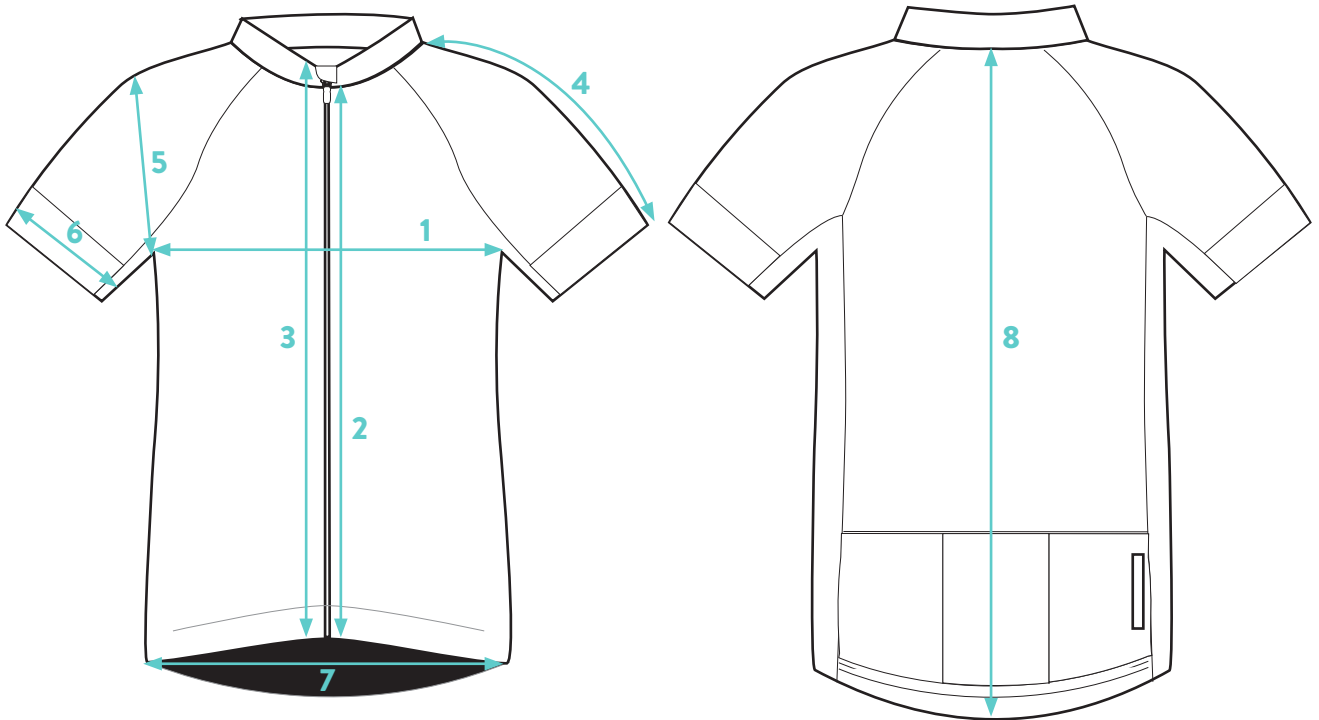

SIZE GUIDES

WOMEN'S JERSEY (CM)								
MEASUREMENT		XS	S	M	L	XL	XXL	XXXL
1	1/2 CHEST	40	42	44	47	50	53	56
2	CENTRE FRONT LENGTH	48	49.5	51	52.5	54	55.5	57
3	FRONT ZIP LENGTH	51	52.5	54	55.5	57	58.5	60
4	SLEEVE LENGTH	29	30.5	32	33.5	35	36.5	38
5	1/2 SLEEVE OPENING	11.5	12	12.5	13.2	13.9	14.6	15.3
6	1/2 SLEEVE WIDTH	15	15.5	16	16.7	17.4	18.1	18.8
7	HEM WIDTH	36	38	40	43	46	49	52
8	CENTRE BACK LENGTH	60	61.5	63	64.5	66	67.5	69

MEN'S JERSEY (CM)								
MEASUREMENT		XS	S	M	L	XL	XXL	XXXL
1	1/2 CHEST	41	43	45	48	51	54	57
2	CENTRE FRONT LENGTH	48	50	52	54	56	58	60
3	FRONT ZIP LENGTH	52	54	56	58	60	62	64
4	SLEEVE LENGTH	35	36.5	38	39.5	41	42.5	44
5	1/2 SLEEVE OPENING	11.5	12	12.5	13.2	13.9	14.6	15.3
6	1/2 SLEEVE WIDTH	15	15.5	16	16.7	17.4	18.1	18.8
7	HEM WIDTH	36	38	40	43	46	49	52
8	CENTRE BACK LENGTH	64	66	68	70	72	74	76

WOMEN'S GILET (CM)								
MEASUREMENT		XS	S	M	L	XL	XXL	XXXL
1	1/2 CHEST	40	42	44	47	50	53	56
2	CENTRE FRONT LENGTH	47	48.5	50	51.5	53	54.5	56
3	FRONT ZIP LENGTH	52	53.5	55	56.5	58	59.5	61
4	1/2 SLEEVE OPENING	19	19.5	20	20.7	21.4	22.1	22.8
5	HEM WIDTH	33	35	37	40	43	46	49
6	CENTRE BACK LENGTH	58	60	62	65	68	71	74