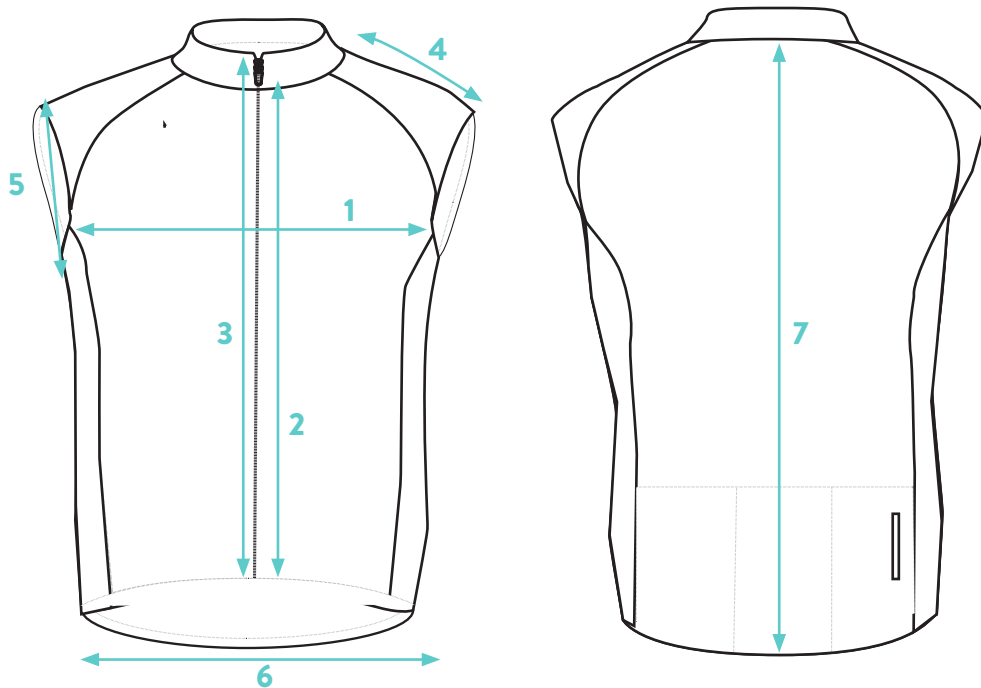

MEN'S GILET (CM)								
MEASUREMENT		XS	S	M	L	XL	XXL	XXXL
1	1/2 CHEST	41	43	45	48	51	54	57
2	CENTRE FRONT LENGTH	48	50	52	54	56	58	60
3	FRONT ZIP LENGTH	53	55	57	59	61	63	65
4	SLEEVE LENGTH	9.5	10.25	11	11.75	12.5	13.25	14
5	1/2 SLEEVE OPENING	21	21.5	22	22.7	23.4	24.1	24.8
6	HEM WIDTH	26	28	30	33	36	39	42
7	CENTRE BACK LENGTH	64	66	68	70	72	74	76