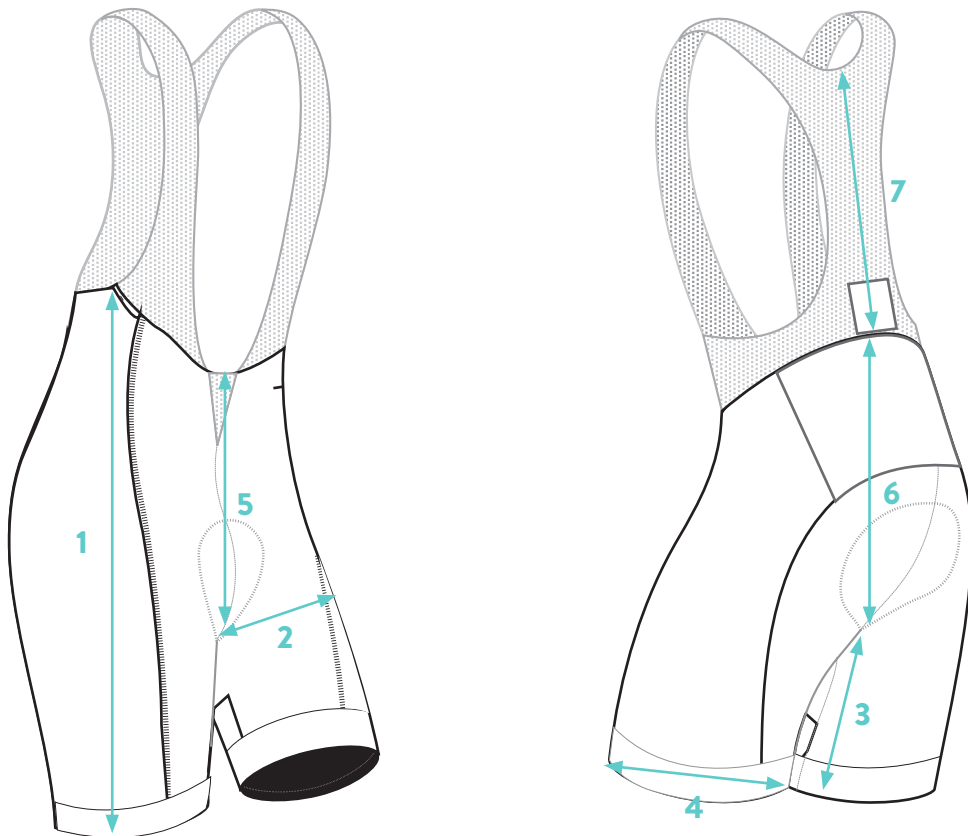

WOMEN'S BIB SHORTS (CM)								
MEASUREMENT		XS	S	M	L	XL	XXL	XXXL
1	LATERAL LENGTH WITHOUT BIB	41.5	43.5	45.5	47.5	49.5	51.5	53.5
2	1/2 THIGH	20.5	21.7	23	24.2	25.5	26.7	28
3	INSEAM	21.5	22.5	23.5	24.5	25.5	26.5	27.5
4	1/2 LEG OPENING	16.9	17.7	18.5	19.3	20.1	20.9	21.7
5+6	FRONT RISE TO BACK RISE	61.5	64	66.5	69	71.5	74	76.5
7	MESH HEIGHT FROM WAIST	25	25	25	25	25	25	25