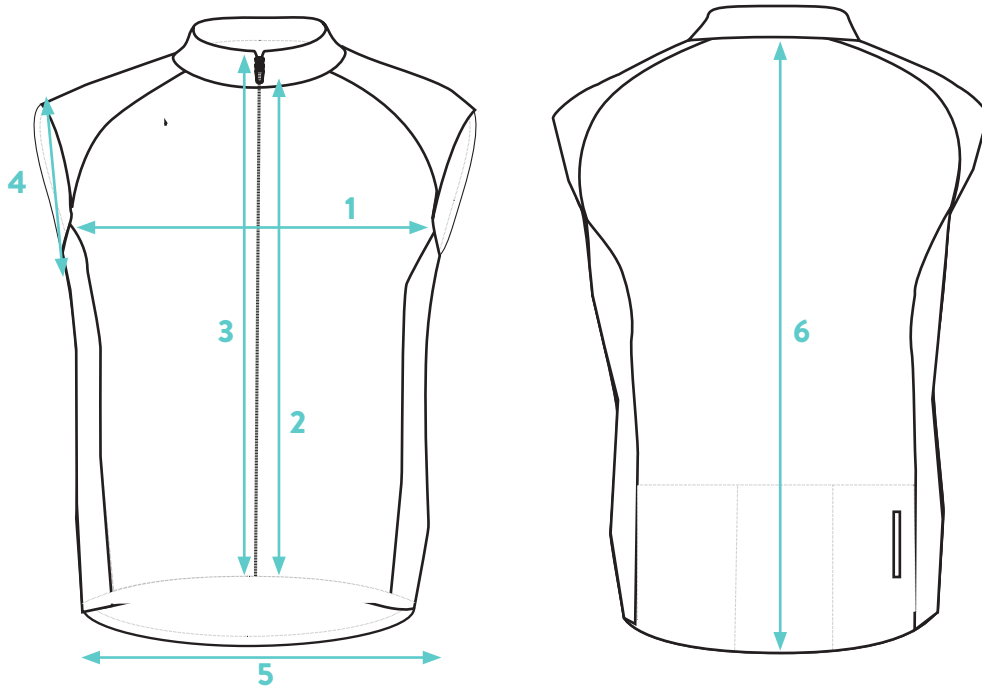

SIZE GUIDES

WOMEN'S JERSEY (CM)								
MEASUREMENT		XS	S	M	L	XL	XXL	XXXL
1	1/2 CHEST	40	42	44	47	50	53	56
2	CENTRE FRONT LENGTH	48	49.5	51	52.5	54	55.5	57
3	FRONT ZIP LENGTH	51	52.5	54	55.5	57	58.5	60
4	SLEEVE LENGTH	29	30.5	32	33.5	35	36.5	38
5	1/2 SLEEVE OPENING	11.5	12	12.5	13.2	13.9	14.6	15.3
6	1/2 SLEEVE WIDTH	15	15.5	16	16.7	17.4	18.1	18.8
7	HEM WIDTH	36	38	40	43	46	49	52
8	CENTRE BACK LENGTH	60	61.5	63	64.5	66	67.5	69

MEN'S JERSEY (CM)								
MEASUREMENT		XS	S	M	L	XL	XXL	XXXL
1	1/2 CHEST	41	43	45	48	51	54	57
2	CENTRE FRONT LENGTH	48	50	52	54	56	58	60
3	FRONT ZIP LENGTH	52	54	56	58	60	62	64
4	SLEEVE LENGTH	35	36.5	38	39.5	41	42.5	44
5	1/2 SLEEVE OPENING	11.5	12	12.5	13.2	13.9	14.6	15.3
6	1/2 SLEEVE WIDTH	15	15.5	16	16.7	17.4	18.1	18.8
7	HEM WIDTH	36	38	40	43	46	49	52
8	CENTRE BACK LENGTH	64	66	68	70	72	74	76

WOMEN'S GILET (CM)								
MEASUREMENT		XS	S	M	L	XL	XXL	XXXL
1	1/2 CHEST	40	42	44	47	50	53	56
2	CENTRE FRONT LENGTH	47	48.5	50	51.5	53	54.5	56
3	FRONT ZIP LENGTH	52	53.5	55	56.5	58	59.5	61
4	1/2 SLEEVE OPENING	19	19.5	20	20.7	21.4	22.1	22.8
5	HEM WIDTH	33	35	37	40	43	46	49
6	CENTRE BACK LENGTH	58	60	62	65	68	71	74