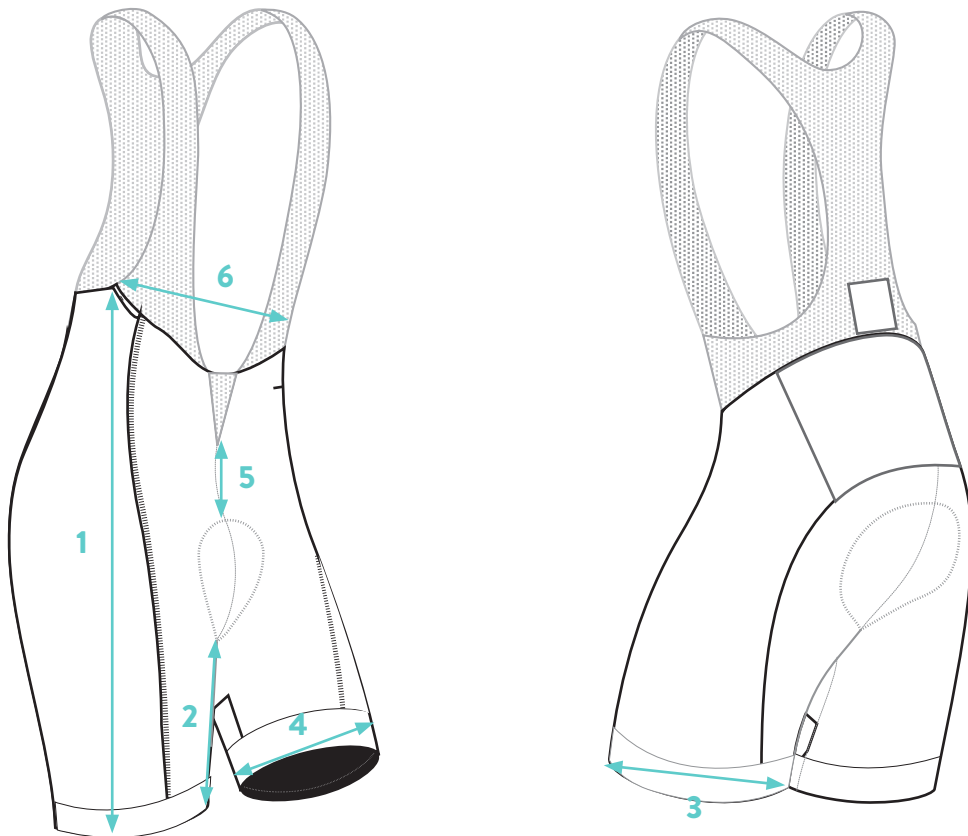

MEN'S BIB SHORTS (CM)								
MEASUREMENT		XS	S	M	L	XL	XXL	XXXL
1	LATERAL LENGTH WITHOUT BIB	46.5	48	49.5	51	52.5	54	55.5
2	LENGTH STEP	24	25	26	27	28	29	30
3	1/2 LEG OPENING RELAXED	17	18	19	20	21	22	23
4	1/2 TIGHT	22.3	23.5	24.8	26	27.3	28.5	29.8
5	WAIST TO PAD DISTANCE	3.6	4.4	5.2	6	6.8	7.6	8.4
6	1/2 BUST	32.2	33.8	35.4	37	38.6	40.2	41.8