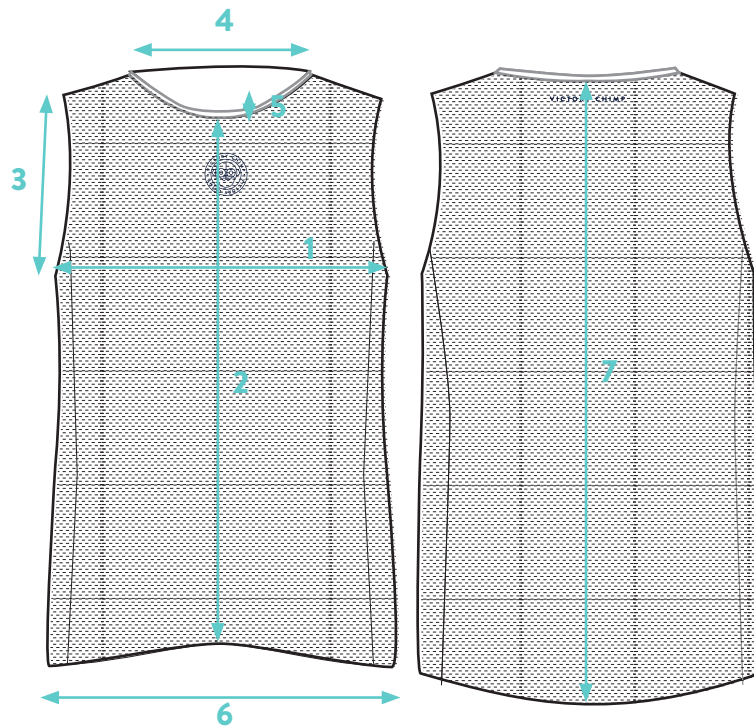

MEN'S GILET (CM)								
MEASUREMENT		XS	S	M	L	XL	XXL	XXXL
1	1/2 CHEST	41	43	45	48	51	54	57
2	CENTRE FRONT LENGTH	48	50	52	54	56	58	60
3	FRONT ZIP LENGTH	53	55	57	59	61	63	65
4	SLEEVE LENGTH	9.5	10.25	11	11.75	12.5	13.25	14
5	1/2 SLEEVE OPENING	21	21.5	22	22.7	23.4	24.1	24.8
6	HEM WIDTH	26	28	30	33	36	39	42
7	CENTRE BACK LENGTH	64	66	68	70	72	74	76

WOMEN'S BIB SHORTS (CM)								
MEASUREMENT		XS	S	M	L	XL	XXL	XXXL
1	LATERAL LENGTH WITHOUT BIB	41.5	43.5	45.5	47.5	49.5	51.5	53.5
2	1/2 THIGH	20.5	21.7	23	24.2	25.5	26.7	28
3	INSEAM	21.5	22.5	23.5	24.5	25.5	26.5	27.5
4	1/2 LEG OPENING	16.9	17.7	18.5	19.3	20.1	20.9	21.7
5+6	FRONT RISE TO BACK RISE	61.5	64	66.5	69	71.5	74	76.5
7	MESH HEIGHT FROM WAIST	25	25	25	25	25	25	25

MEN'S BIB SHORTS (CM)								
MEASUREMENT		XS	S	M	L	XL	XXL	XXXL
1	LATERAL LENGTH WITHOUT BIB	46.5	48	49.5	51	52.5	54	55.5
2	LENGTH STEP	24	25	26	27	28	29	30
3	1/2 LEG OPENING RELAXED	17	18	19	20	21	22	23
4	1/2 TIGHT	22.3	23.5	24.8	26	27.3	28.5	29.8
5	WAIST TO PAD DISTANCE	3.6	4.4	5.2	6	6.8	7.6	8.4
6	1/2 BUST	32.2	33.8	35.4	37	38.6	40.2	41.8

BASELAYER (CM)								
MEASUREMENT		XS	S	M	L	XL	XXL	XXXL
1	1/2 CHEST		33	35	37	39	41	
2	CENTRE FRONT LENGTH		53	55	57	59	61	
3	1/2 SLEEVE WIDTH		21	22	23	24	25	
4	1/2 COLLAR		20	21	22	23	24	
5	COLLAR HEIGHT		1.5	1.5	1.5	1.5	1.5	
6	HEM WIDTH		67	69	71	73	75	
7	CENTRE BACK LENGTH		33	35	37	39	41	