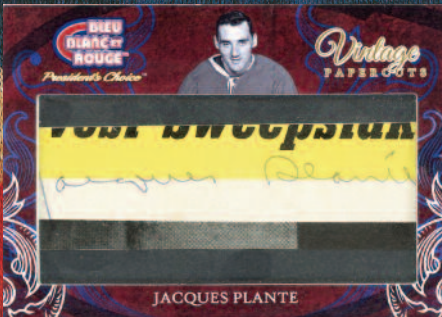

President's Choice Trading Cards Presents

Bleu, Blanc et Rouge™

LumberGraphs

StickHandle

Bulging The Twine

Decadence Vintage

Bar Down

Tape Job

Jumbo Mem

Vintage Papercuts

Autothreads

ONLY 1,000 SERIALLY NUMBERED BOXES PRODUCED

EACH BOX CONTAINS 12 CARDS

7 AUTOGRAPH OR GAME-USED MEMORABILIA CARDS

5 PREMIUM BASE CARDS

Available June 2018