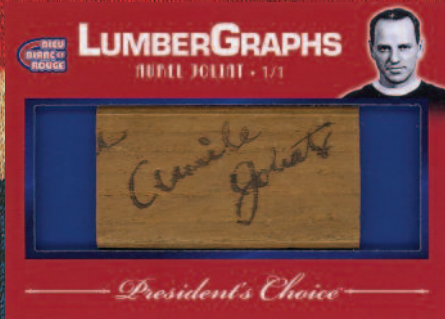

President's Choice Trading Cards Presents

Bleu, Blanc et Rouge™

LumberGraphs

StickHandle

Bulging The Twine

Decadence Vintage

Bar Down

Tape Job

Jumbo Mem

Vintage Papercuts

Autothreads

ONLY 1,000 SERIALLY NUMBERED BOXES PRODUCED

EACH BOX CONTAINS 12 CARDS

7 AUTOGRAPH OR GAME-USED MEMORABILIA CARDS

5 PREMIUM BASE CARDS

Available June 2018