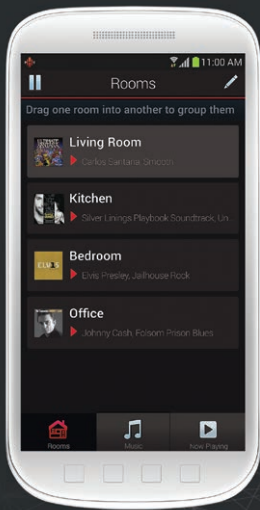

THE HEOS APP.

A SIMPLE, EASY TO USE INTERFACE

Stream from your favorite online music services, or listen to tracks directly from your phone, tablet or USB drives. With HEOS, you have all the options you need and all the access you want.