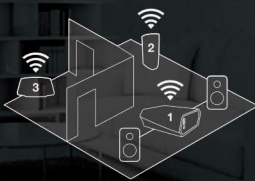

WIRELESS MULTI-ROOM SOUND SYSTEM

HEOS HomeCinema

**WIRELESS SOUNDBAR & SUB:
LESS WIRES. MORE DRAMA.**

Unleash dramatic sound from your favorite TV shows and movies. As TVs get thinner, so does their sound quality. HEOS HomeCinema delivers true wide range high fidelity audio, for maximum enjoyment of TV shows, movies and your favorite music tracks.

MULTI-ROOM

Every room deserves its own HEOS.

APPS & STREAMING SERVICES

Tap the App and start rockin'.

SOUND QUALITY

HEOS sound is a Denon legacy.

EASY SETUP

Setup in minutes. Listen forever.

PLUG IT IN

TAP THE APP

CONNECT TO
WIRELESS

LOVE THE
MUSIC

THE HEOS APP.

A SIMPLE, EASY TO USE INTERFACE

Stream from your favorite online music services, or listen to tracks directly from your phone, tablet or USB drives. With HEOS, you have all the options you need and all the access you want.

ROOMS: Name each HEOS player according to the room where it is located. Group rooms together to play the same song in party mode. Separate rooms to play a different song in each of them.

NOW PLAYING: Instantly control what is playing in every room, view cover art or check the queue for what is coming up next. Create and save playlists.