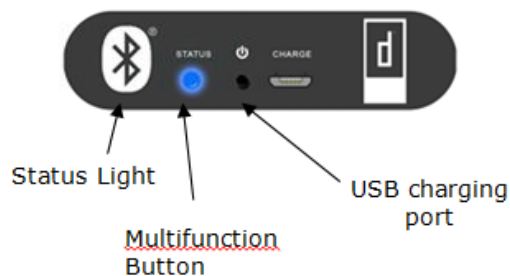

DO IT YOURSHELF®

OPERATING INSTRUCTIONS

The multifunction button controls:

1. Power On/Off,
2. Bluetooth Pairing
3. Play & Pause of music.

- 1. Power On/Off:** Push & hold the button for 3 seconds to turn the shelf ON & OFF,
ON: The status light will turn blue and you will hear the welcome sound.
OFF: You will hear the Goodbye tone and the shelf and status light will turn off.
Reconnection: When you turn on the shelf again the shelf will reconnect to the same paired Bluetooth device as before.